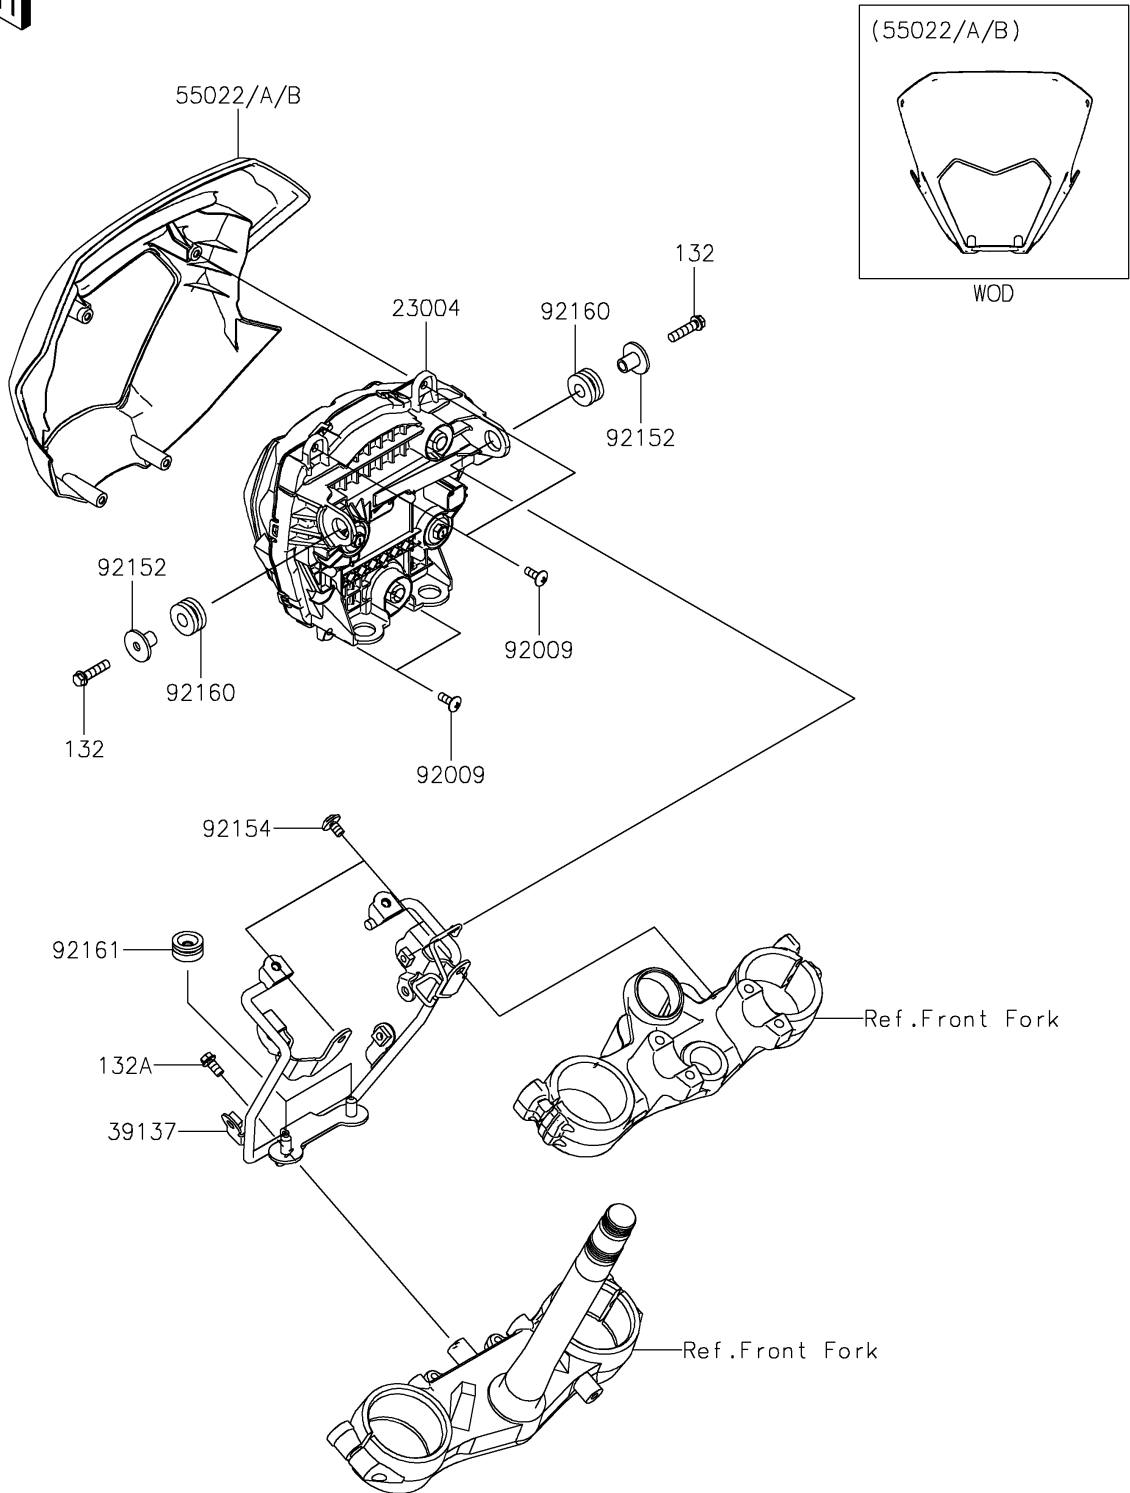

2024 KLX®300 PARTS DIAGRAM

Headlight(s)

F2710

2024 KLX®300 PARTS LIST

Headlight(s)

ITEM NAME	PART NUMBER	QUANTITY
LAMP-HEAD,LED (Ref # 23004)	23004-0431	1
STAY-COMP,HEAD LAMP (Ref # 39137)	39137-0740	1
COVER-HEAD LAMP,L.GREEN (Ref # 55022)	55022-0331-290	1
COVER-HEAD LAMP,B.GRAY (Ref # 55022A)	55022-0331-67A	1
SCREW,TAPPING,5X14 (Ref # 92009)	92009-1197	4
COLLAR,6.8X10X15.3 (Ref # 92152)	92152-1574	2
BOLT,SOCKET,6X10 (Ref # 92154)	92154-4298	2
DAMPER (Ref # 92160)	92160-1162	2
DAMPER (Ref # 92161)	92161-0537	2
BOLT-FLANGED-SMALL,6X25 (Ref # 132)	132BA0625	2
BOLT-FLANGED-SMALL,6X12 (Ref # 132A)	132BB0612	1