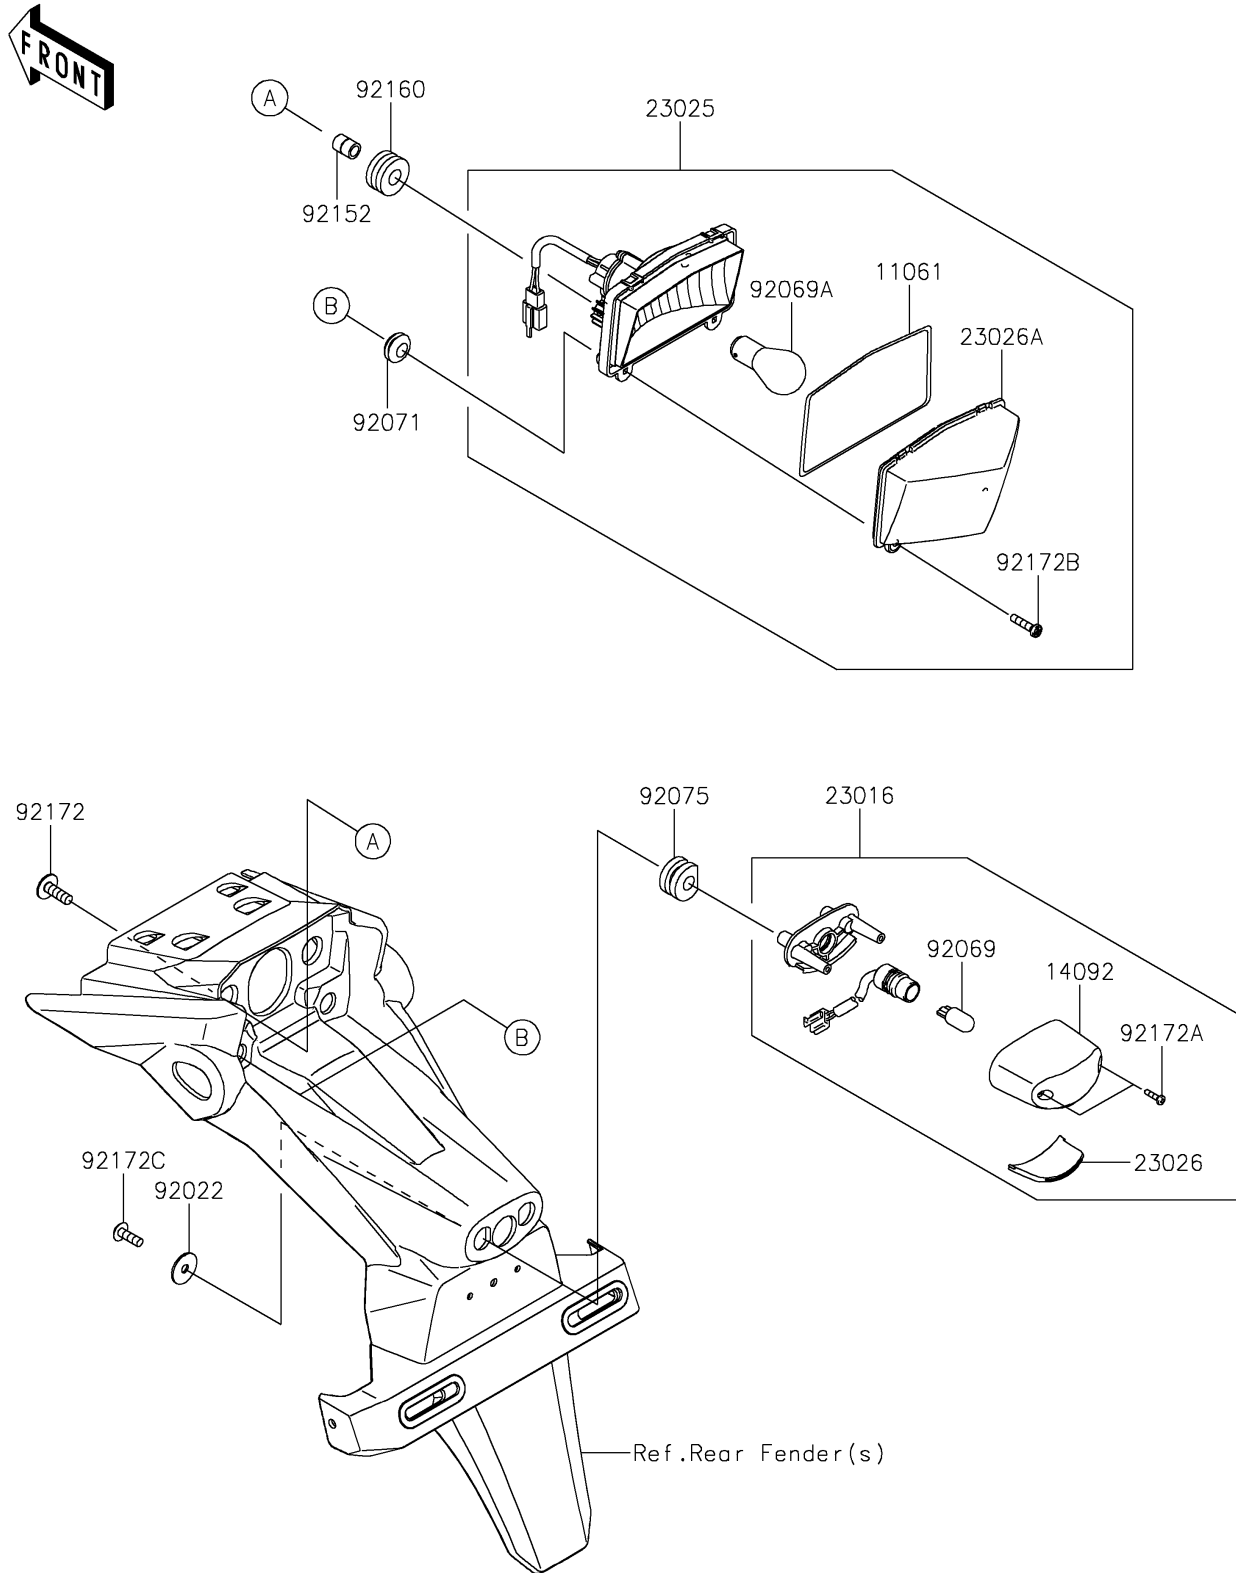

2024 KLX®300 PARTS DIAGRAM

Taillight(s)

F2720

2024 KLX®300 PARTS LIST

Taillight(s)

ITEM NAME	PART NUMBER	QUANTITY
GASKET, TAIL LAMP LENS (Ref # 11061)	11061-0393	1
COVER, LICENSE LAMP (Ref # 14092)	14092-0001	1
LAMP-ASSY, LICENCE (Ref # 23016)	23016-0657	1
LAMP-TAIL (Ref # 23025)	23025-0392	1
LENS, LICENCE LAMP (Ref # 23026)	23026-0035	1
LENS, TAIL LAMP (Ref # 23026A)	23026-0036	1
WASHER, 5.5X20X1.2 (Ref # 92022)	92022-104	2
BULB, 12V 5W (Ref # 92069)	92069-1016	1
BULB, 12V 21/5W (Ref # 92069A)	92069-1084	1
GROMMET (Ref # 92071)	92071-024	2
DAMPER (Ref # 92075)	92075-1870	2
COLLAR, 6.8X10X13.5 (Ref # 92152)	92152-3818	2
DAMPER (Ref # 92160)	92160-1162	2
SCREW, 6X18 (Ref # 92172)	92172-0192	2
SCREW, TAPPING, 2.9X13 (Ref # 92172A)	92172-0343	2
SCREW, 4.2X19 (Ref # 92172B)	92172-0411	2
SCREW, TAPPING, 5X16 (Ref # 92172C)	92172-0427	2