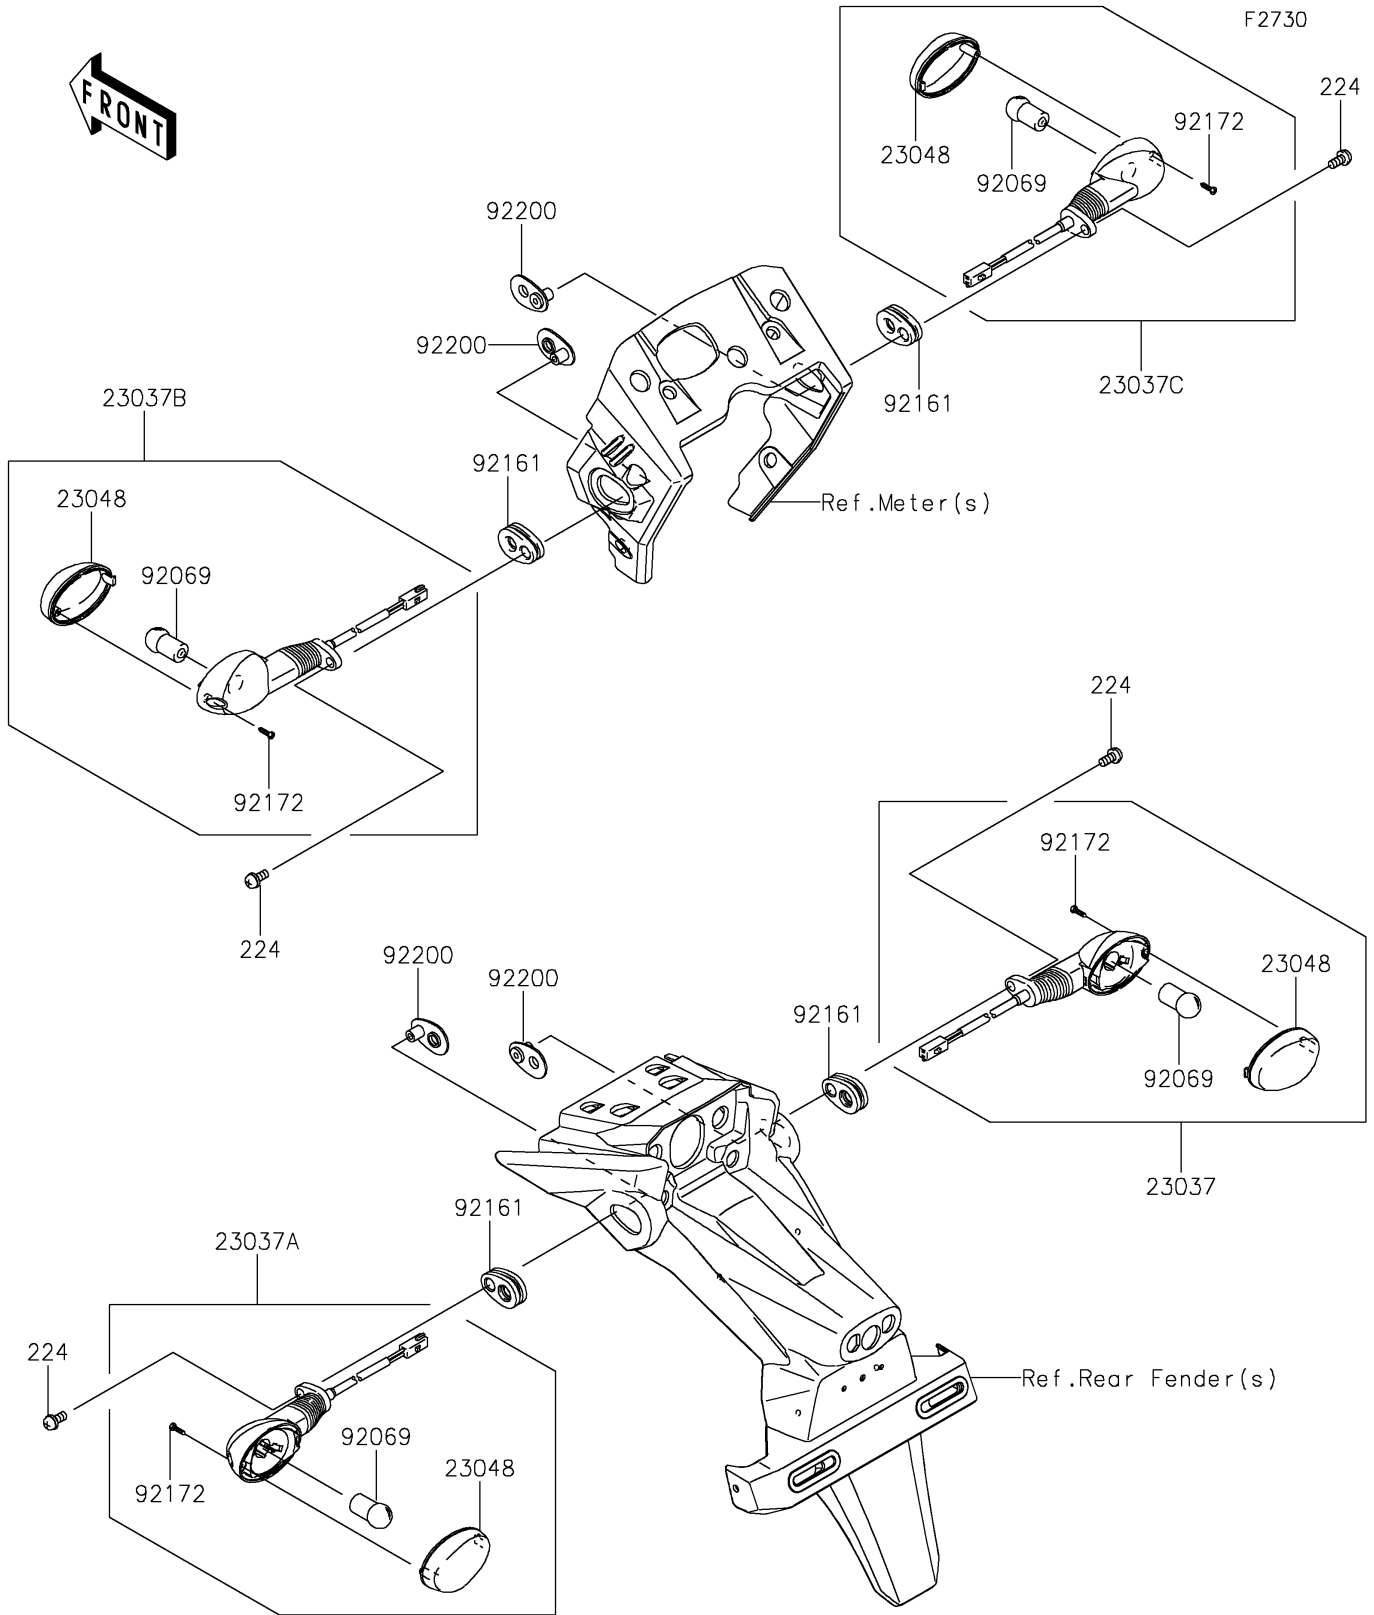

2024 KLX300 PARTS DIAGRAM

Turn Signals

2024 KLX300 PARTS LIST

Turn Signals

ITEM NAME	PART NUMBER	QUANTITY
LAMP-ASSY-SIGNAL,RR,RH (Ref # 23037)	23037-0416	1
LAMP-ASSY-SIGNAL,RR,LH (Ref # 23037A)	23037-0417	1
LAMP-ASSY-SIGNAL,FR,LH (Ref # 23037B)	23037-0456	1
LAMP-ASSY-SIGNAL,FR,RH (Ref # 23037C)	23037-0457	1
LENS-SIGNAL LAMP (Ref # 23048)	23048-0035	4
BULB,12V 10W (Ref # 92069)	92069-0106	4
DAMPER,SIGNAL LAMP (Ref # 92161)	92161-0828	4
SCREW,TAPPING,2.9X13 (Ref # 92172)	92172-0343	4
WASHER,SIGNAL LAMP (Ref # 92200)	92200-0370	4
SCREW-PAN-WP-CROS,6X14 (Ref # 224)	224AB0614	4