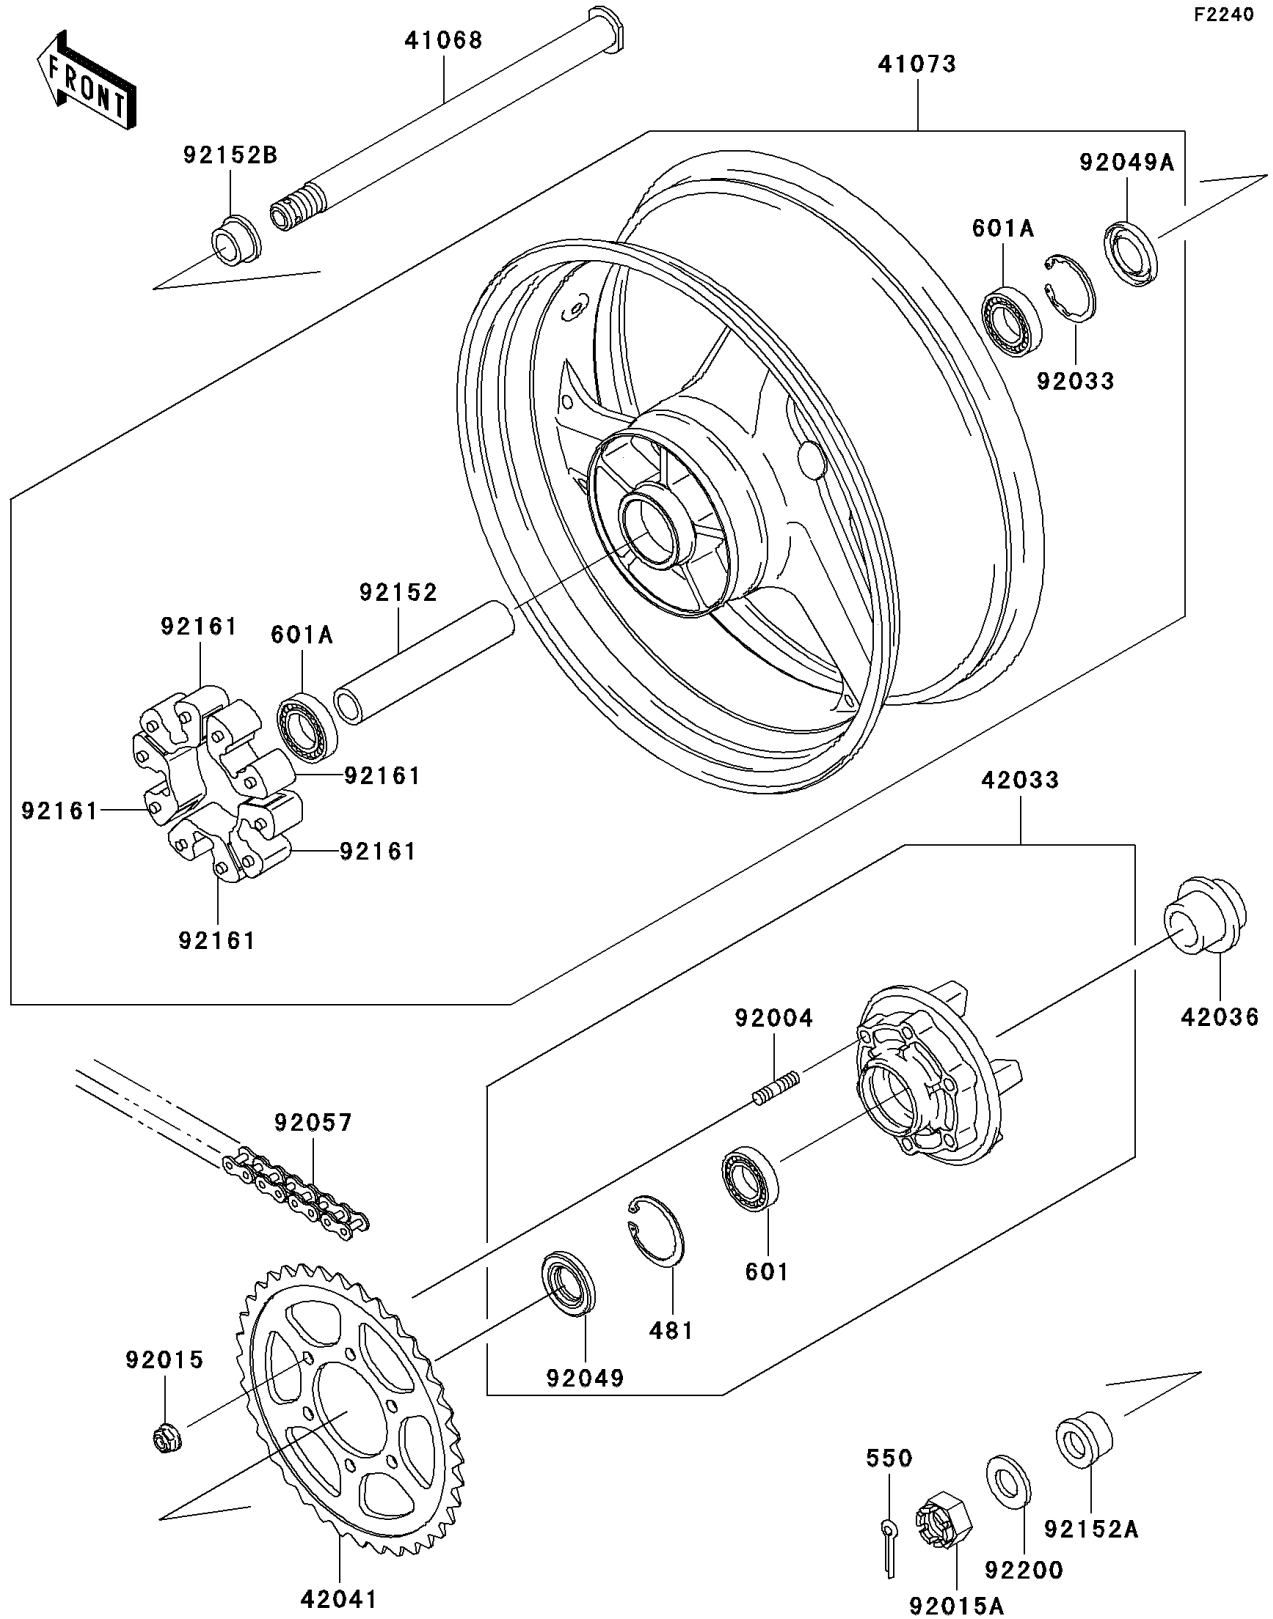

2006 Ninja® ZX™-12R (European) PARTS DIAGRAM

Rear Hub

2006 Ninja® ZX™-12R (European) PARTS LIST

Rear Hub

ITEM NAME	PART NUMBER	QUANTITY
CIRCLIP (Ref # 481)	481J5500	1
PIN-COTTER,4.0X40 (Ref # 550)	550D4040	1
BEARING-BALL,#6006G (Ref # 601)	601B6006G	1
BEARING-BALL (Ref # 601A)	601B6205UU	2
AXLE,RR (Ref # 41068)	41068-1416	1
WHEEL-ASSY,RR,C.GOLD (Ref # 41073)	41073-1681-457	1
COUPLING-ASSY,RR HUB (Ref # 42033)	42033-1203	1
SLEEVE,RR HUB,L=22 (Ref # 42036)	42036-1279	1
SPROCKET-HUB,46T (Ref # 42041)	42041-1523	1
STUD,10X19 (Ref # 92004)	92004-1275	6
NUT,FLANGED,10MM (Ref # 92015)	92015-1335	6
NUT,CASTLE,24MM (Ref # 92015A)	92015-1844	1
RING-SNAP,52MM (Ref # 92033)	92033-1043	1
SEAL-OIL,PJN40556 (Ref # 92049)	92049-1263	1
SEAL-OIL,RR HUB (Ref # 92049A)	92049-1375	1
CHAIN,DRIVE,DID50ZVM3X116L (Ref # 92057)	92057-1477	1
COLLAR,RR HUB,L=152.5 (Ref # 92152)	92152-1080	1
COLLAR,RR AXLE,LH,L=16.5 (Ref # 92152A)	92152-1181	1
COLLAR,RR AXLE,RH,L=16 (Ref # 92152B)	92152-1246	1
DAMPER,SHOCK,RR HUB (Ref # 92161)	92161-1286	5
WASHER,25.5X38X3.2 (Ref # 92200)	92200-1479	1