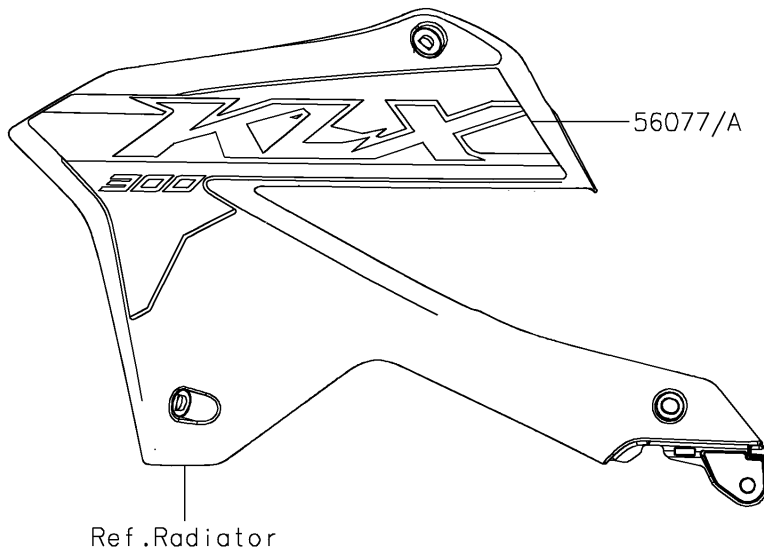

# 2024 KLX300 PARTS DIAGRAM

Decals(Green)(FRFNN/FRFNL)

F2861A

## 2024 KLX300 PARTS LIST

Decals(Green)(FRFNN/FRFNL)

ITEM NAME	PART NUMBER	QUANTITY
MARK,KAWASAKI (Ref # 56054)	56054-2939	1
PATTERN,SHROUD,LH (Ref # 56077)	56077-0983	1
PATTERN,SHROUD,RH (Ref # 56077A)	56077-0984	1