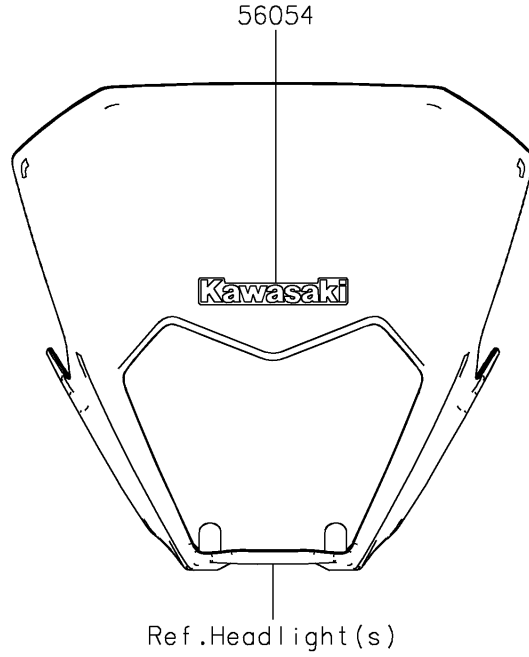

# 2024 KLX300 PARTS DIAGRAM

Decals(Green)(FRFNN/FRFNL)

F2861A

## 2024 KLX300 PARTS LIST

Decals(Green)(FRFNN/FRFNL)

ITEM NAME	PART NUMBER	QUANTITY
MARK,KAWASAKI (Ref # 56054)	56054-2939	1
PATTERN,SHROUD,LH (Ref # 56077)	56077-0983	1
PATTERN,SHROUD,RH (Ref # 56077A)	56077-0984	1