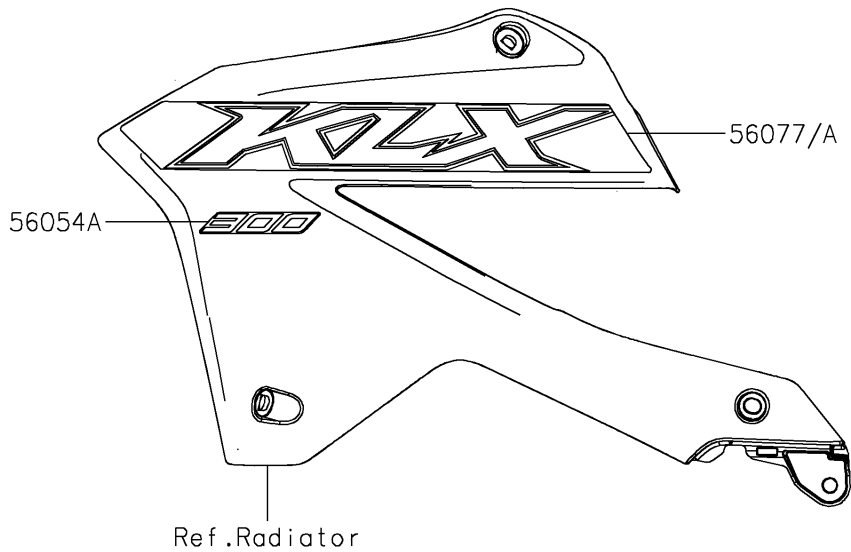

2024 KLX300 PARTS DIAGRAM

Decals(Gray)(FRFAN/FRFAL)

F2861B

2024 KLX300 PARTS LIST

Decals(Gray)(FRFAN/FRFAL)

| ITEM NAME | PART NUMBER | QUANTITY |
|----------------------------------|-------------|----------|
| MARK,KAWASAKI (Ref # 56054) | 56054-4047 | 1 |
| MARK,300 (Ref # 56054A) | 56054-4074 | 2 |
| PATTERN,SHROUD,LH (Ref # 56077) | 56077-1026 | 1 |
| PATTERN,SHROUD,RH (Ref # 56077A) | 56077-1027 | 1 |