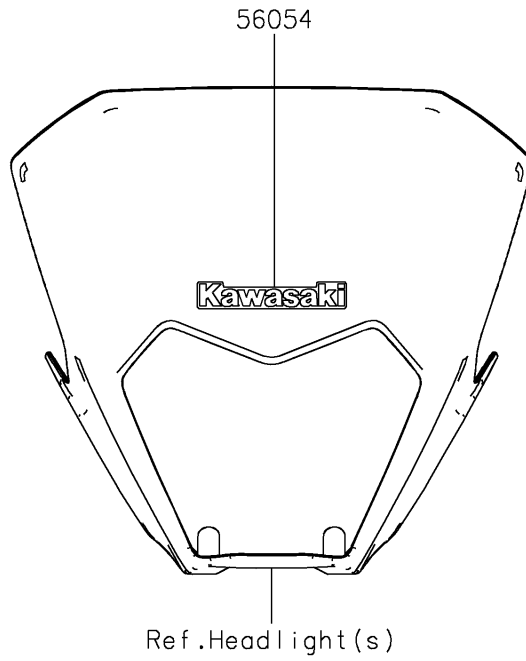

2024 KLX300 PARTS DIAGRAM

Decals(Gray)(FRFAN/FRFAL)

F2861B

2024 KLX300 PARTS LIST

Decals(Gray)(FRFAN/FRFAL)

| ITEM NAME | PART NUMBER | QUANTITY |
|----------------------------------|-------------|----------|
| MARK,KAWASAKI (Ref # 56054) | 56054-4047 | 1 |
| MARK,300 (Ref # 56054A) | 56054-4074 | 2 |
| PATTERN,SHROUD,LH (Ref # 56077) | 56077-1026 | 1 |
| PATTERN,SHROUD,RH (Ref # 56077A) | 56077-1027 | 1 |