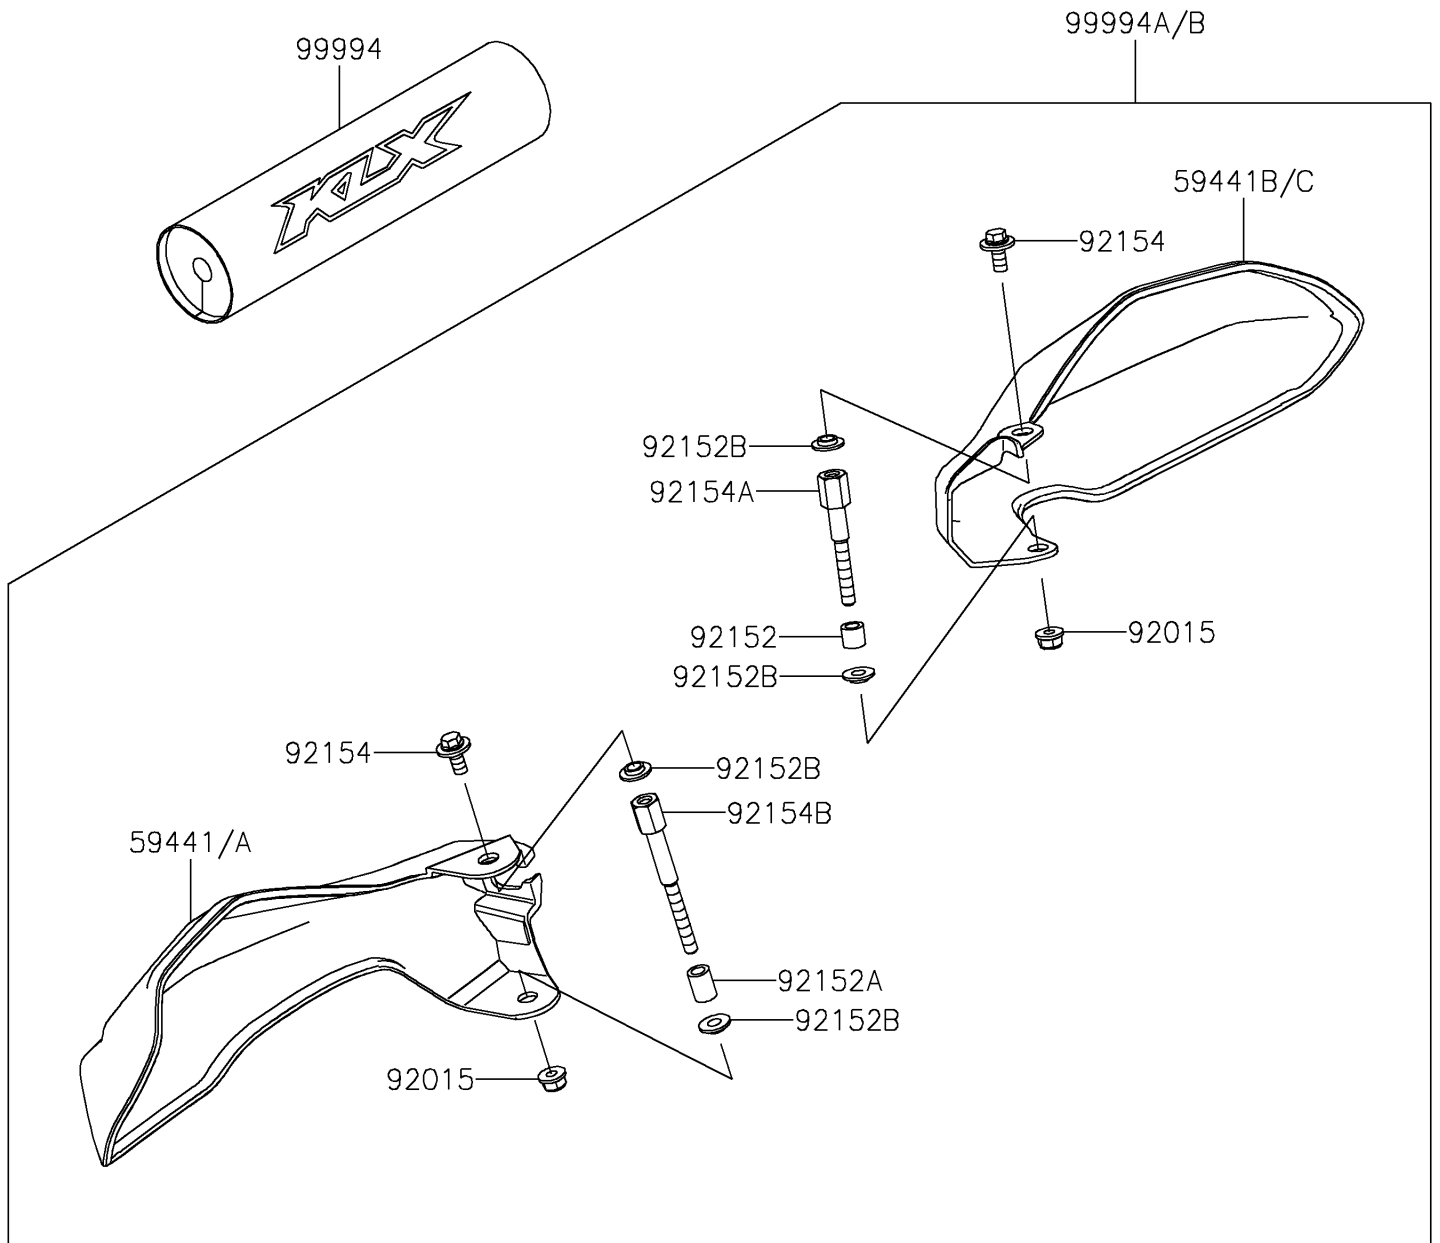

# 2024 KLX300 PARTS DIAGRAM

Accessory(Handle)

F2910

## 2024 KLX300 PARTS LIST

### Accessory(Handle)

ITEM NAME	PART NUMBER	QUANTITY
COVER-HANDLE,LH,EBONY (Ref # 59441)	59441-0045-68L	1
COVER-HANDLE,RH,EBONY (Ref # 59441B)	59441-0050-68L	1
NUT,LOCK,FLANGED,6MM (Ref # 92015)	92015-1603	2
COLLAR,6.5X10.5X9.3 (Ref # 92152)	92152-1992	1
COLLAR,6.5X10.5X14 (Ref # 92152A)	92152-2302	1
COLLAR,6.5X15X3.4 (Ref # 92152B)	92152-2314	4
BOLT,FLANGED-WP,6X14 (Ref # 92154)	92154-1576	2
BOLT (Ref # 92154A)	92154-1670	1
BOLT (Ref # 92154B)	92154-2359	1
HANDLE-BAR PAD (Ref # 99994)	99994-1274	1
HAND COVER,EBONY (Ref # 99994A)	99994-1996-68L	1