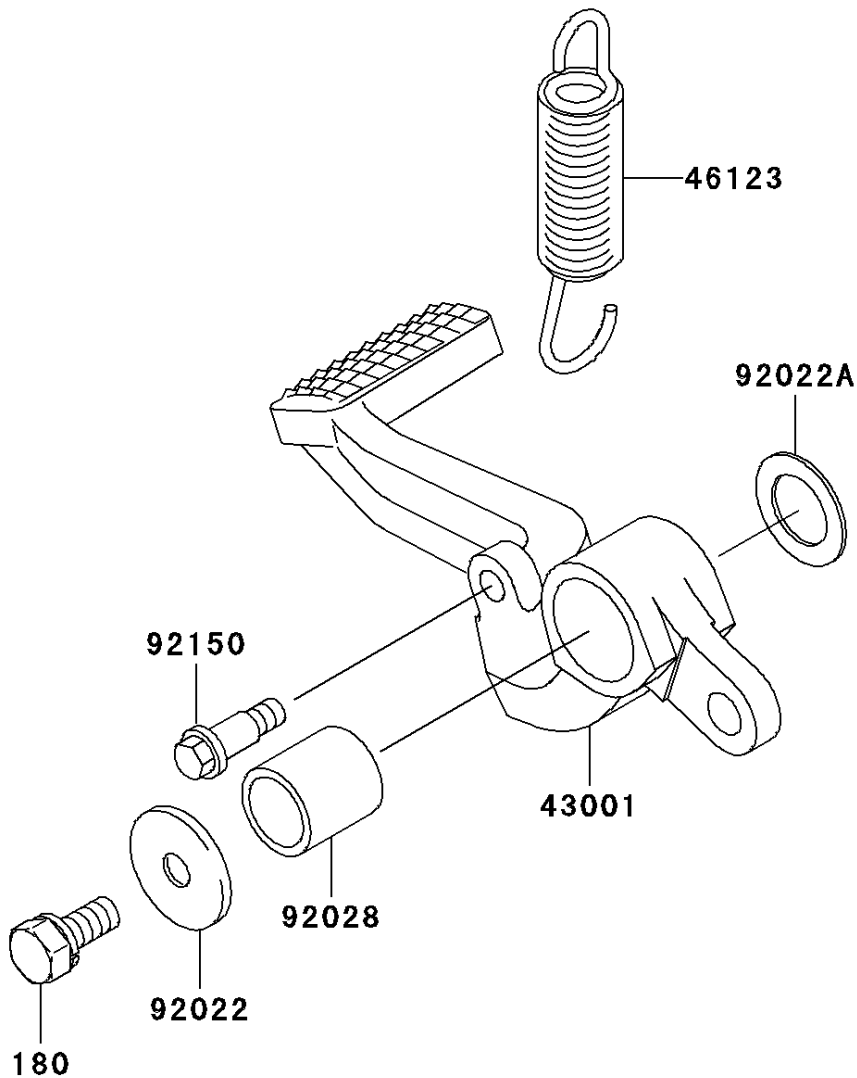

2006 Ninja® ZX™-12R (European) PARTS DIAGRAM

Brake Pedal

F2260

2006 Ninja® ZX™-12R (European) PARTS LIST

Brake Pedal

ITEM NAME	PART NUMBER	QUANTITY
BOLT-UPSET-WS,6X14 (Ref # 180)	180H0614	1
LEVER-BRAKE,PEDAL (Ref # 43001)	43001-1421	1
SPRING-COMP,BRAKE PEDAL RETURN (Ref # 46123)	46123-1058	1
WASHER,7X28X1.6 (Ref # 92022)	92022-1282	1
WASHER,15.3X24X1 (Ref # 92022A)	92022-326	1
BUSHING,BRAKE PEDAL (Ref # 92028)	92028-1282	1
BOLT,6MM (Ref # 92150)	92150-1113	1