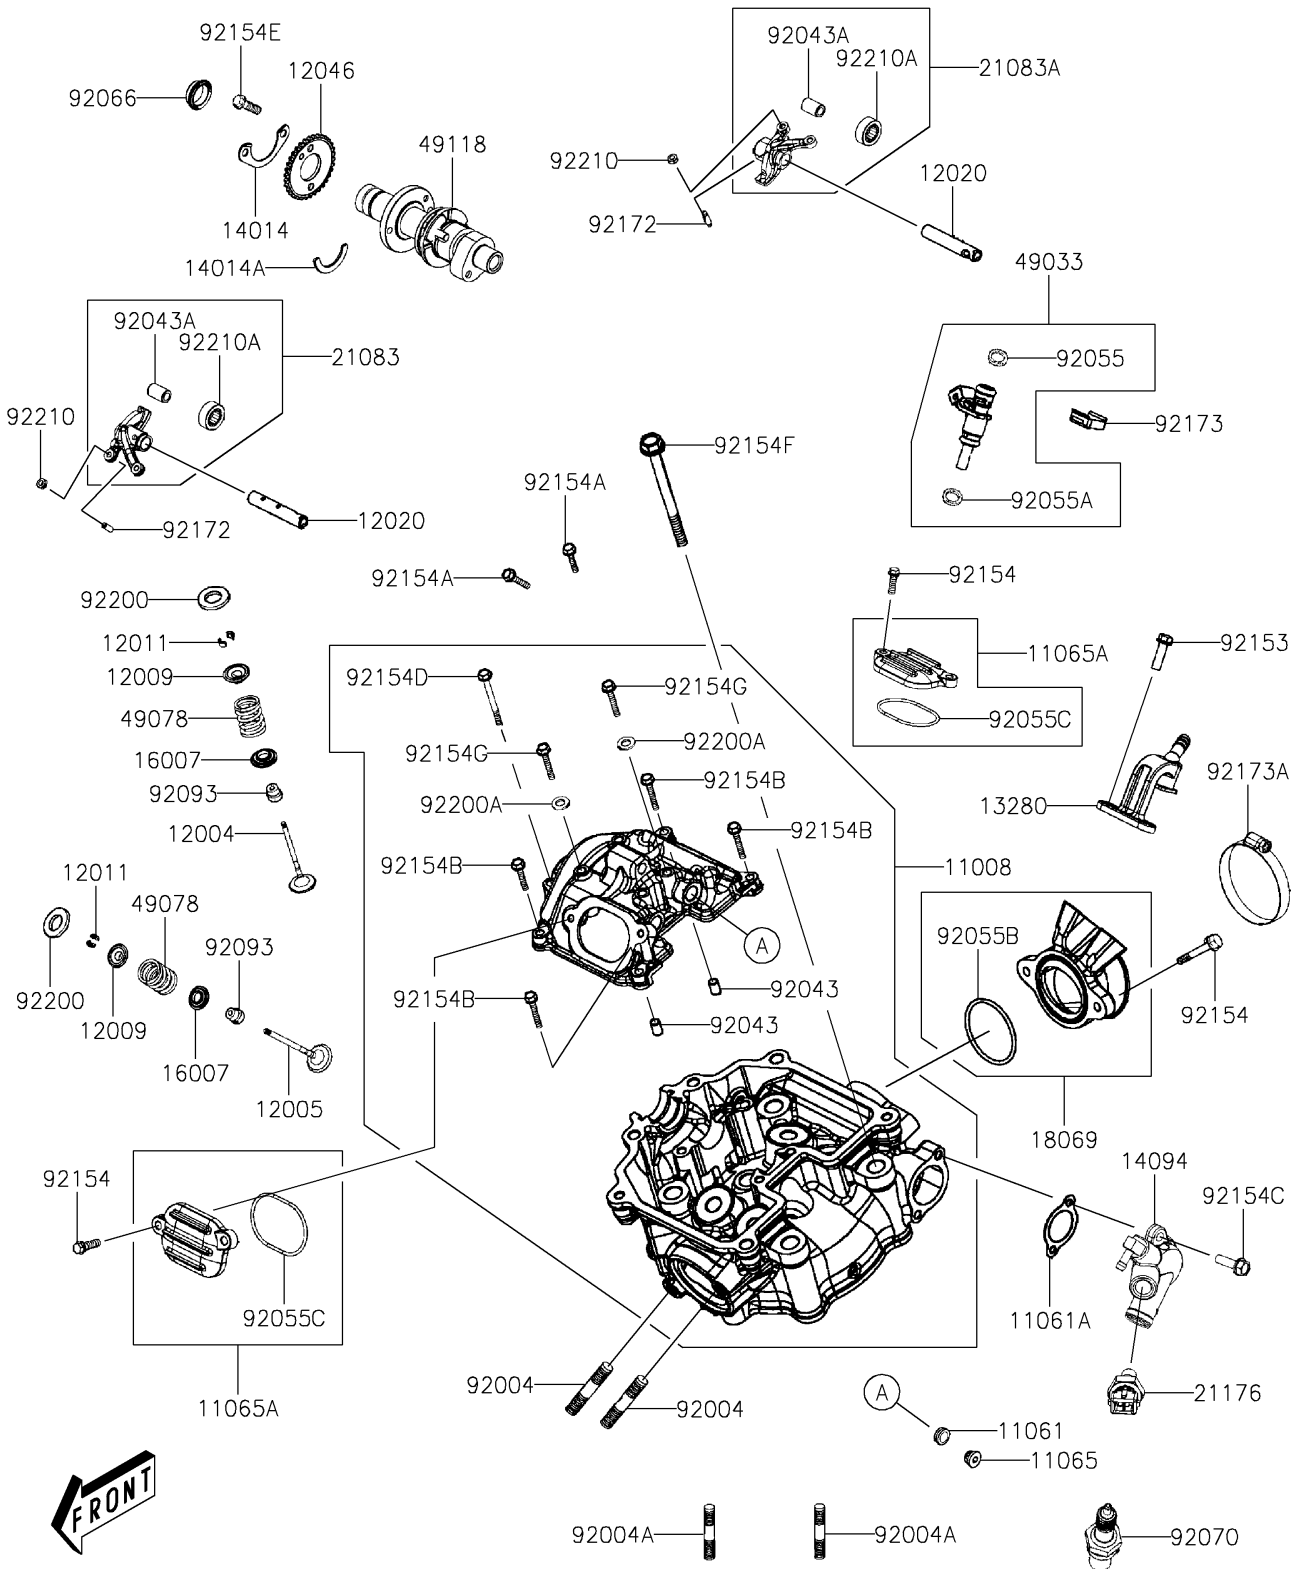

2025 BRUTE FORCE® 450 4x4 PARTS DIAGRAM

Cylinder Head

E1111

2025 BRUTE FORCE® 450 4x4 PARTS LIST

Cylinder Head

ITEM NAME	PART NUMBER	QUANTITY
HEAD-COMP-CYLINDER (Ref # 11008)	11008-Y009	1
GASKET (Ref # 11061)	11061-Y064	2
GASKET,WATER COVER (Ref # 11061A)	11061-Y076	1
CAP (Ref # 11065)	11065-Y041	2
CAP,ROCKER CASE (Ref # 11065A)	11065-Y045	2
VALVE-INTAKE (Ref # 12004)	12004-Y008	2
VALVE-EXHAUST (Ref # 12005)	12005-Y007	2
RETAINER-VALVE SPRING (Ref # 12009)	12009-Y004	4
COLLET (Ref # 12011)	12011-Y001	8
SHAFT-ROCKER (Ref # 12020)	12020-Y010	2
SPROCKET,CAMSHAFT (Ref # 12046)	12046-Y007	1
HOLDER (Ref # 13280)	13280-Y026	1
PLATE-POSITION (Ref # 14014)	14014-Y001	1
PLATE-POSITION (Ref # 14014A)	14014-Y002	1
COVER,WATER PUMP (Ref # 14094)	14094-Y004	1
SEAT-SPRING (Ref # 16007)	16007-Y009	4
HOLDER-EXHAUST PIPE (Ref # 18069)	18069-Y001	1
ARM,ROCKER,EX (Ref # 21083)	21083-Y006	1
ARM,ROCKER,IN (Ref # 21083A)	21083-Y007	1
SENSOR,WATER TEMP (Ref # 21176)	21176-Y011	1
NOZZLE-INJECTION (Ref # 49033)	49033-Y004	1
SPRING-ENGINE VALVE (Ref # 49078)	49078-Y011	4
CAMSHAFT-COMP (Ref # 49118)	49118-Y007	1
STUD,8X40 (Ref # 92004)	92004-Y010	2
STUD,8X40 (Ref # 92004A)	92004-Y019	2
PIN,8X14 (Ref # 92043)	92043-Y012	2
PIN,ROCKER ARM (Ref # 92043A)	92043-Y025	2
RING-O,BLACK (Ref # 92055)	92055-Y053	1
RING-O,GREEN (Ref # 92055A)	92055-Y054	1