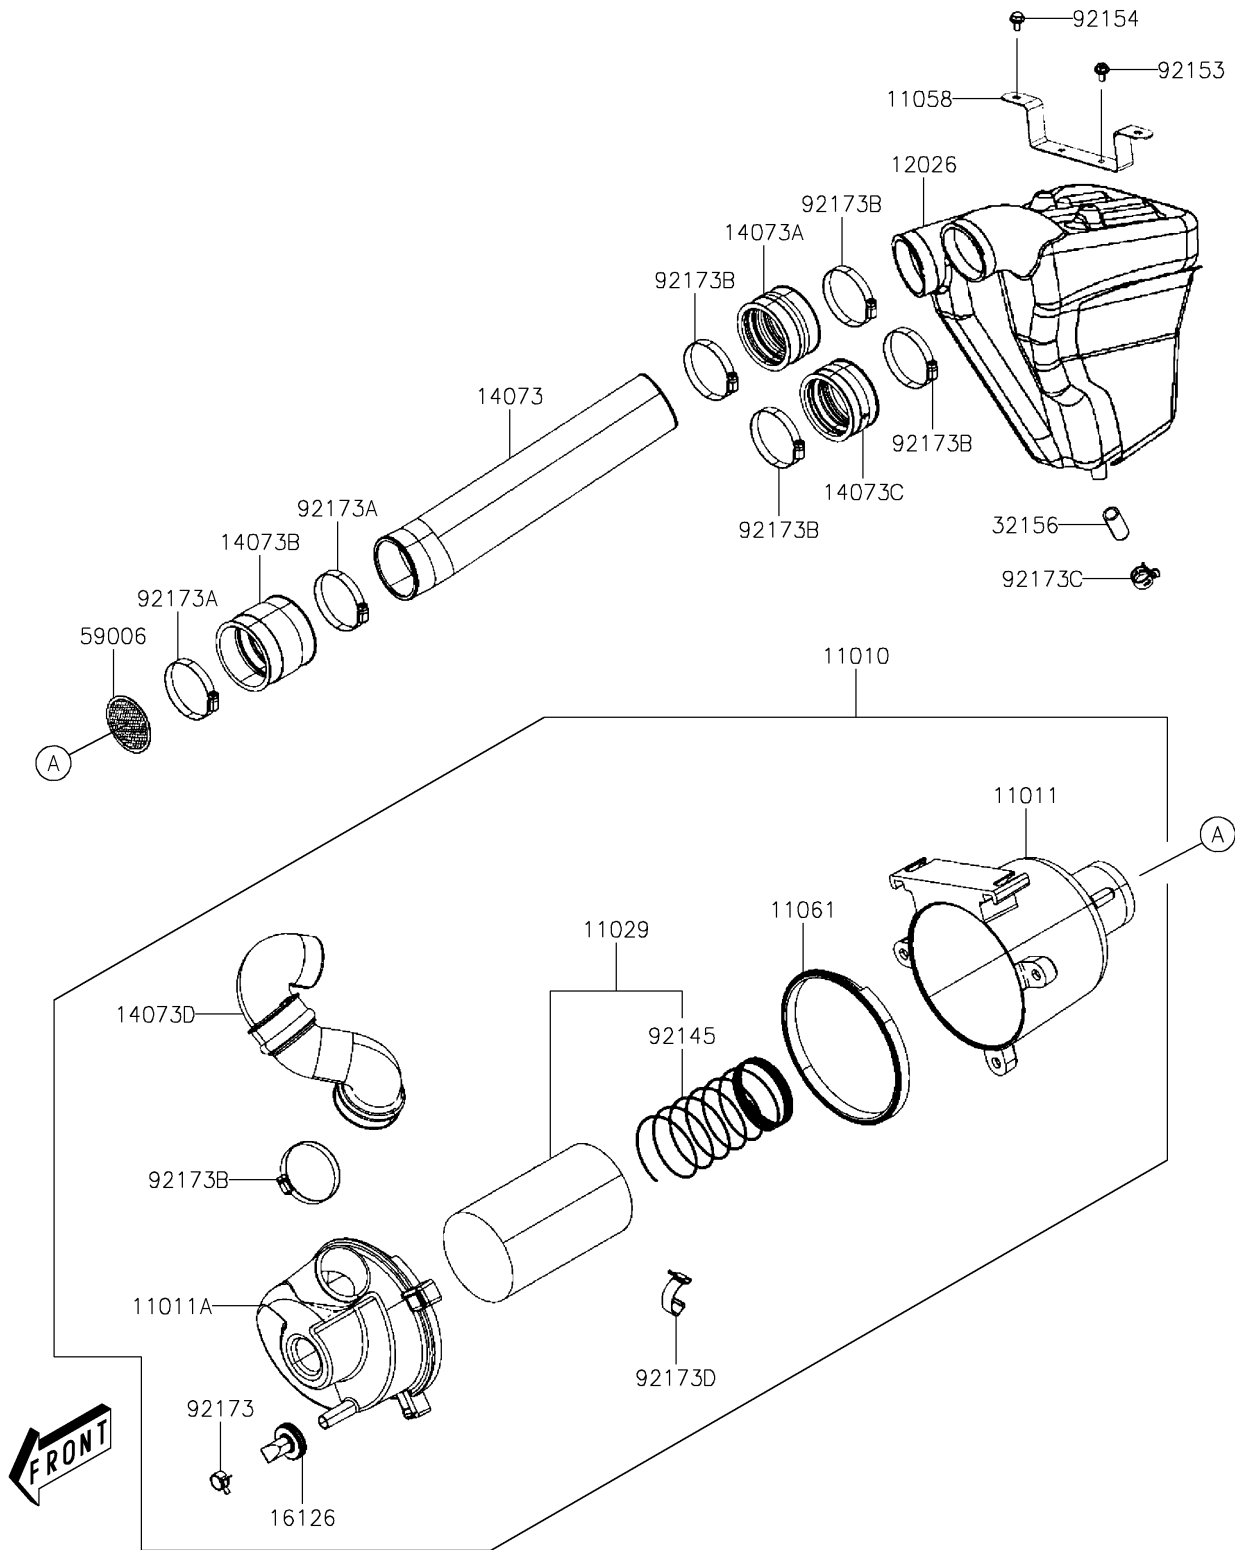

# 2025 Brute Force 450 PARTS DIAGRAM

Air Cleaner

E1130

## 2025 Brute Force 450 PARTS LIST

### Air Cleaner

ITEM NAME	PART NUMBER	QUANTITY
FILTER-ASSY-AIR (Ref # 11010)	11010-Y002	1
CASE-AIR FILTER,BODY (Ref # 11011)	11011-Y014	1
CASE-AIR FILTER,COVER (Ref # 11011A)	11011-Y015	1
ELEMENT-ASSY-AIR FILTER (Ref # 11029)	11029-Y001	1
BRACKET,AIR CHAMBER (Ref # 11058)	11058-Y001	1
GASKET,AIR BOX (Ref # 11061)	11061-Y078	1
CHAMBER,AIR INTAKE (Ref # 12026)	12026-Y003	1
DUCT,AIR BOX-CHAMBER (Ref # 14073)	14073-Y026	1
DUCT,CHAMBER (Ref # 14073A)	14073-Y027	1
DUCT,AIR BOX (Ref # 14073B)	14073-Y028	1
DUCT,THROTTLE BODY-CHAMBER (Ref # 14073C)	14073-Y029	1
DUCT,INTAKE AIR BOX (Ref # 14073D)	14073-Y030	1
VALVE,AIR BOX (Ref # 16126)	16126-Y006	1
PIPE,DRAIN (Ref # 32156)	32156-Y002	1
ARRESTER-FLAME (Ref # 59006)	59006-Y001	1
SPRING,AIR BOX (Ref # 92145)	92145-Y077	1
BOLT,FLANGED,5X12 (Ref # 92153)	92153-1991	2
BOLT,6X12 (Ref # 92154)	92154-Y032	2
CLAMP (Ref # 92173)	92173-Y060	1
CLAMP,70MM (Ref # 92173A)	92173-Y089	2
CLAMP,66MM (Ref # 92173B)	92173-Y090	5
CLAMP,14.8MM (Ref # 92173C)	92173-Y097	1
CLAMP,AIR FILTER CASE (Ref # 92173D)	92173-Y103	3