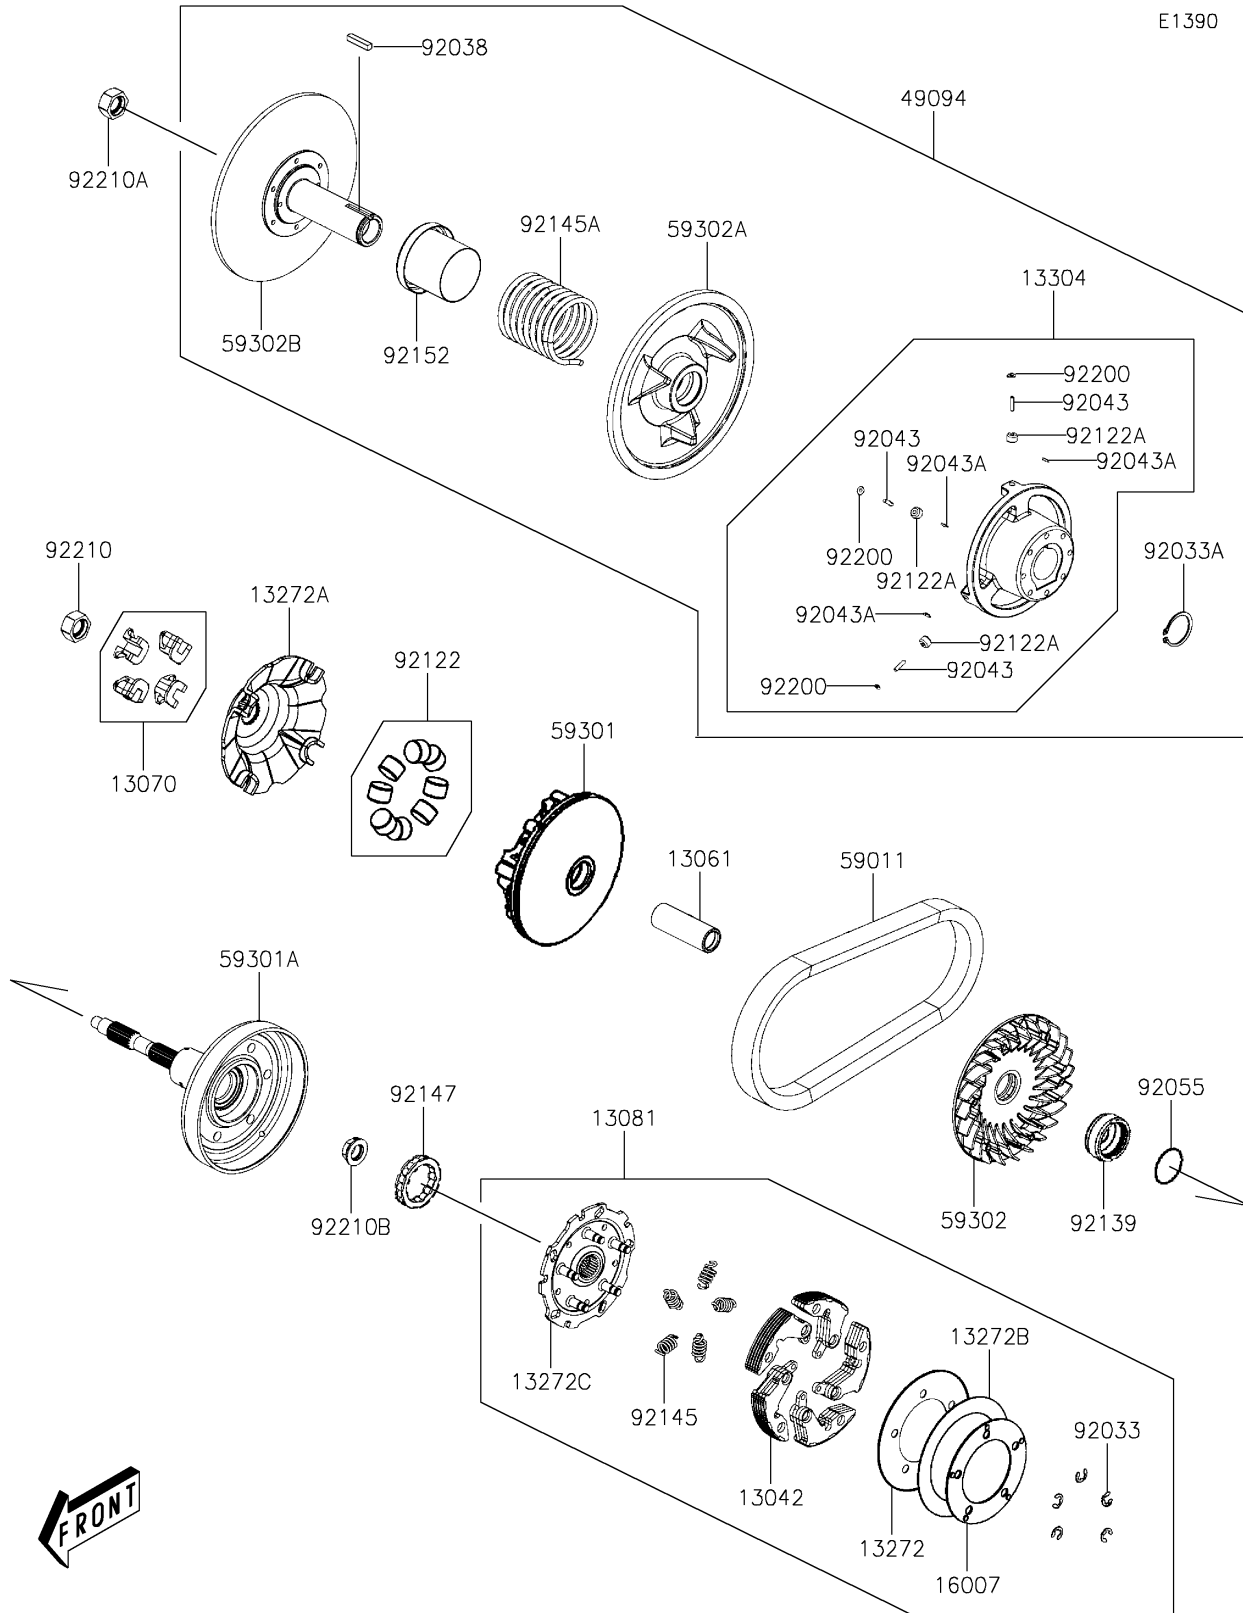

2025 BRUTE FORCE® 450 4x4 PARTS DIAGRAM

Belt Converter

E1390

2025 BRUTE FORCE® 450 4x4 PARTS LIST

Belt Converter

ITEM NAME	PART NUMBER	QUANTITY
WEIGHT,CLUTCH (Ref # 13042)	13042-Y011	5
BOSS,DRIVE FACE (Ref # 13061)	13061-Y006	1
GUIDE,SLIDE,SET(4PCS) (Ref # 13070)	13070-Y007	1
CLUTCH-ASSY,PRIMARY (Ref # 13081)	13081-Y002	1
PLATE (Ref # 13272)	13272-Y046	1
PLATE,RAMP (Ref # 13272A)	13272-Y047	1
PLATE,ADJUSTER (Ref # 13272B)	13272-Y048	1
PLATE,PRIMARY DRIVE (Ref # 13272C)	13272-Y049	1
HOUSING-ASSY,DRIVEN CLUTCH (Ref # 13304)	13304-Y001	1
SEAT-SPRING (Ref # 16007)	16007-Y010	1
CONVERTER-ASSY-DRIVEN (Ref # 49094)	49094-Y008	1
BELT,DRIVE (Ref # 59011)	59011-Y011	1
SHEAVE-MOVABLE (Ref # 59301)	59301-Y008	1
SHEAVE-MOVABLE,PRIMARY DRIVE (Ref # 59301A)	59301-Y009	1
SHEAVE-COMP,FIXED (Ref # 59302)	59302-Y021	1
SHEAVE-COMP,MOVABLE (Ref # 59302A)	59302-Y022	1
SHEAVE-COMP,FIXED (Ref # 59302B)	59302-Y023	1
RING-SNAP,7MM (Ref # 92033)	92033-Y042	5
RING-SNAP,35MM (Ref # 92033A)	92033-Y056	1
KEY,6X6X30 (Ref # 92038)	92038-Y006	1
PIN,CAM ROLLER (Ref # 92043)	92043-Y057	3
PIN,SPRING,3X16 (Ref # 92043A)	92043-Y060	3
RING-O (Ref # 92055)	92055-Y086	1
ROLLER,WEIGHT,SET(8PCS) (Ref # 92122)	92122-Y023	1
ROLLER,DRIVEN CLUTCH (Ref # 92122A)	92122-Y024	3
BUSHING,FIXED DRIVE (Ref # 92139)	92139-Y017	1
SPRING,CLUTCH (Ref # 92145)	92145-Y079	5
SPRING,DRIVEN FACE (Ref # 92145A)	92145-Y080	1
BEARING,ONE WAY (Ref # 92147)	92147-Y001	1

2025 BRUTE FORCE® 450 4x4 PARTS LIST

Belt Converter

ITEM NAME	PART NUMBER	QUANTITY
COLLAR,SEAL (Ref # 92152)	92152-Y092	1
WASHER,THRUST (Ref # 92200)	92200-Y109	3
NUT,FLANGE,16MM (Ref # 92210)	92210-Y108	1
NUT,FLANGE,16MM (Ref # 92210A)	92210-Y111	1
NUT,FLANGE,18MM (Ref # 92210B)	92210-Y114	1