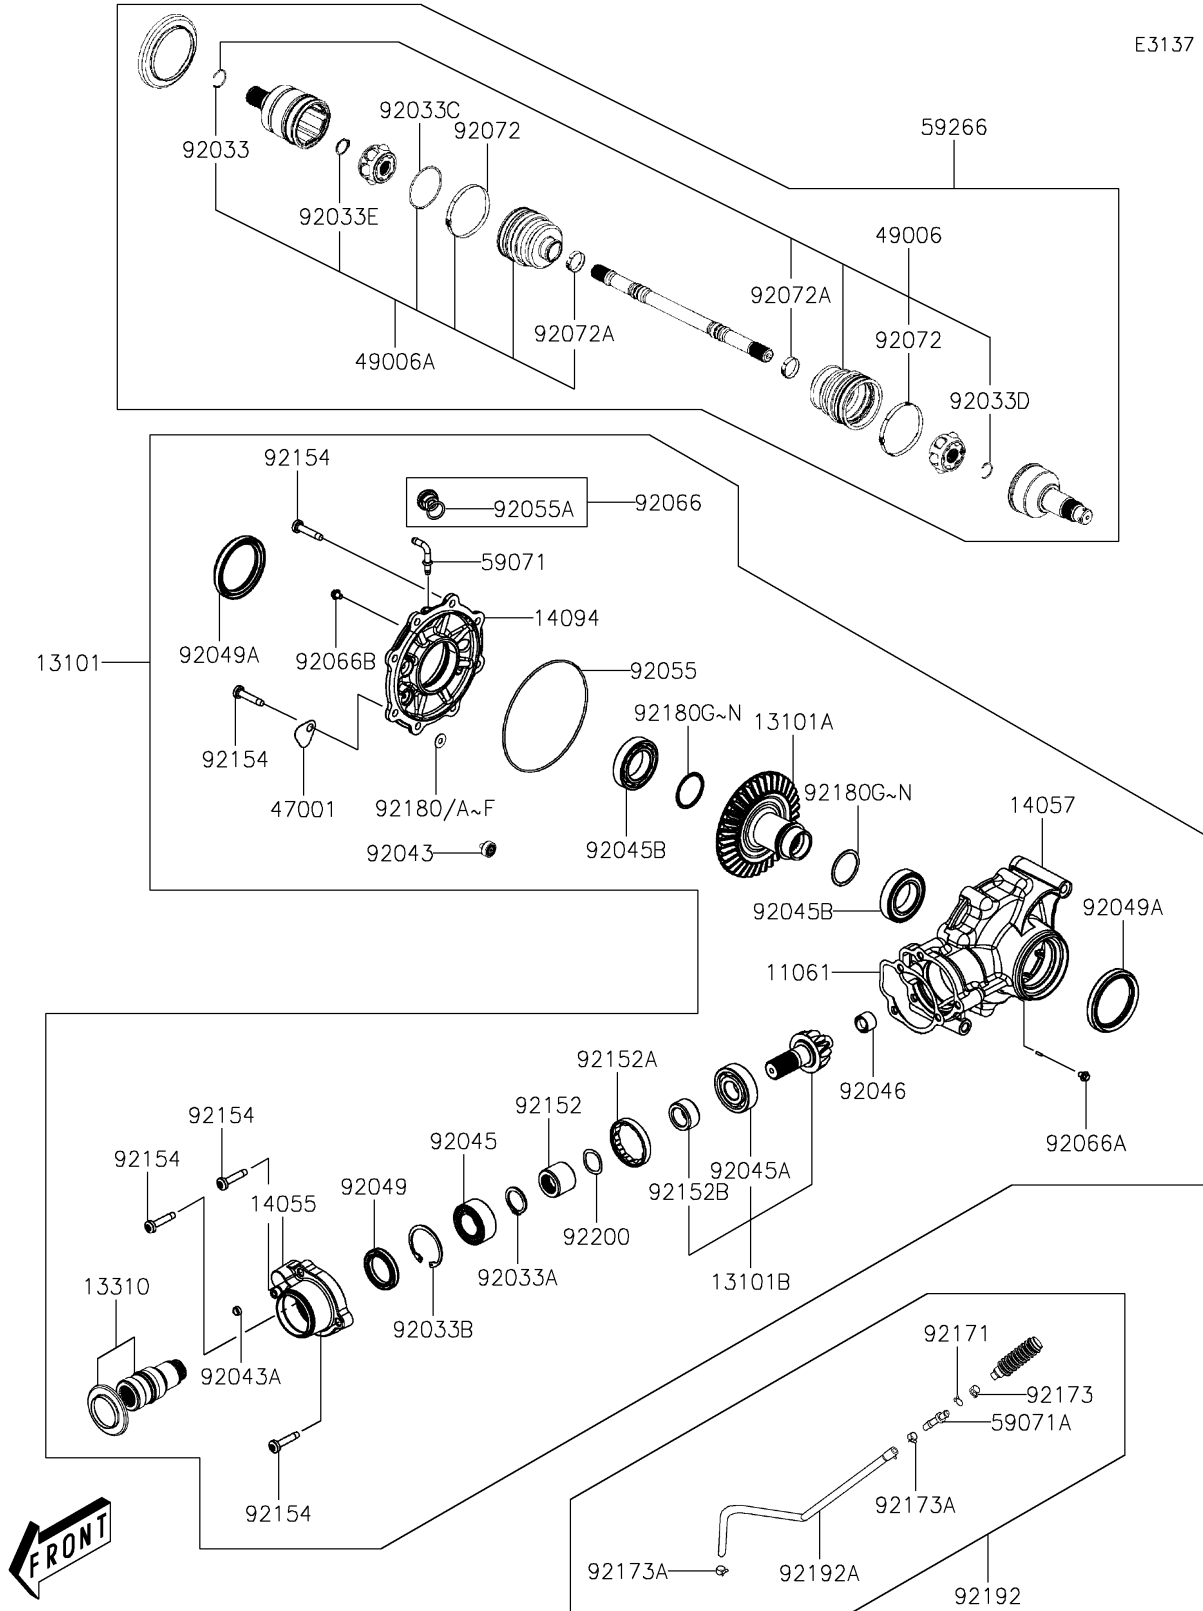

2025 BRUTE FORCE® 450 4x4 PARTS DIAGRAM

Drive Shaft-Rear

E3137

2025 BRUTE FORCE® 450 4x4 PARTS LIST

Drive Shaft-Rear

ITEM NAME	PART NUMBER	QUANTITY
GASKET,RR GEAR HOUSING (Ref # 11061)	11061-Y082	1
GEAR-ASSY,RR (Ref # 13101)	13101-Y005	1
GEAR-ASSY,RING (Ref # 13101A)	13101-Y006	1
GEAR-ASSY,RR BEVEL (Ref # 13101B)	13101-Y009	1
SHAFT-ASSY,INPUT,RR (Ref # 13310)	13310-Y007	1
CASE-GEAR,RR (Ref # 14055)	14055-Y008	1
CASE-COMP-GEAR,RR (Ref # 14057)	14057-Y002	1
COVER,RR GEAR (Ref # 14094)	14094-Y008	1
TAG-CHECKER (Ref # 47001)	47001-Y001	1
BOOT,RR,OUTSIDE (Ref # 49006)	49006-Y015	2
BOOT,RR,INSIDE (Ref # 49006A)	49006-Y016	2
JOINT,BREATHER (Ref # 59071)	59071-Y010	1
JOINT,HOSE (Ref # 59071A)	59071-Y012	1
JOINT-BALL,RR (Ref # 59266)	59266-Y009	2
RING-SNAP (Ref # 92033)	92033-Y046	4
RING-SNAP (Ref # 92033A)	92033-Y047	1
RING-SNAP (Ref # 92033B)	92033-Y048	1
RING-SNAP (Ref # 92033C)	92033-Y049	2
RING-SNAP (Ref # 92033D)	92033-Y050	4
RING-SNAP (Ref # 92033E)	92033-Y051	2
PIN,RING GEAR,STOPPER (Ref # 92043)	92043-Y049	1
PIN,DOWEL (Ref # 92043A)	92043-Y050	1
BEARING-BALL (Ref # 92045)	92045-Y054	1
BEARING-BALL,6305 (Ref # 92045A)	92045-Y062	1
BEARING-BALL,6008Z (Ref # 92045B)	92045-Y065	2
BEARING-NEEDLE (Ref # 92046)	92046-Y012	1
SEAL-OIL,TC 38 55 8 (Ref # 92049)	92049-0076	1
SEAL-OIL,48X84X9 (Ref # 92049A)	92049-Y053	2
RING-O,150X2 (Ref # 92055)	92055-Y083	1

2025 BRUTE FORCE® 450 4x4 PARTS LIST

Drive Shaft-Rear

ITEM NAME	PART NUMBER	QUANTITY
TUBE (Ref # 92192A)	92192-Y085	1
WASHER,WAVE (Ref # 92200)	92200-Y112	1