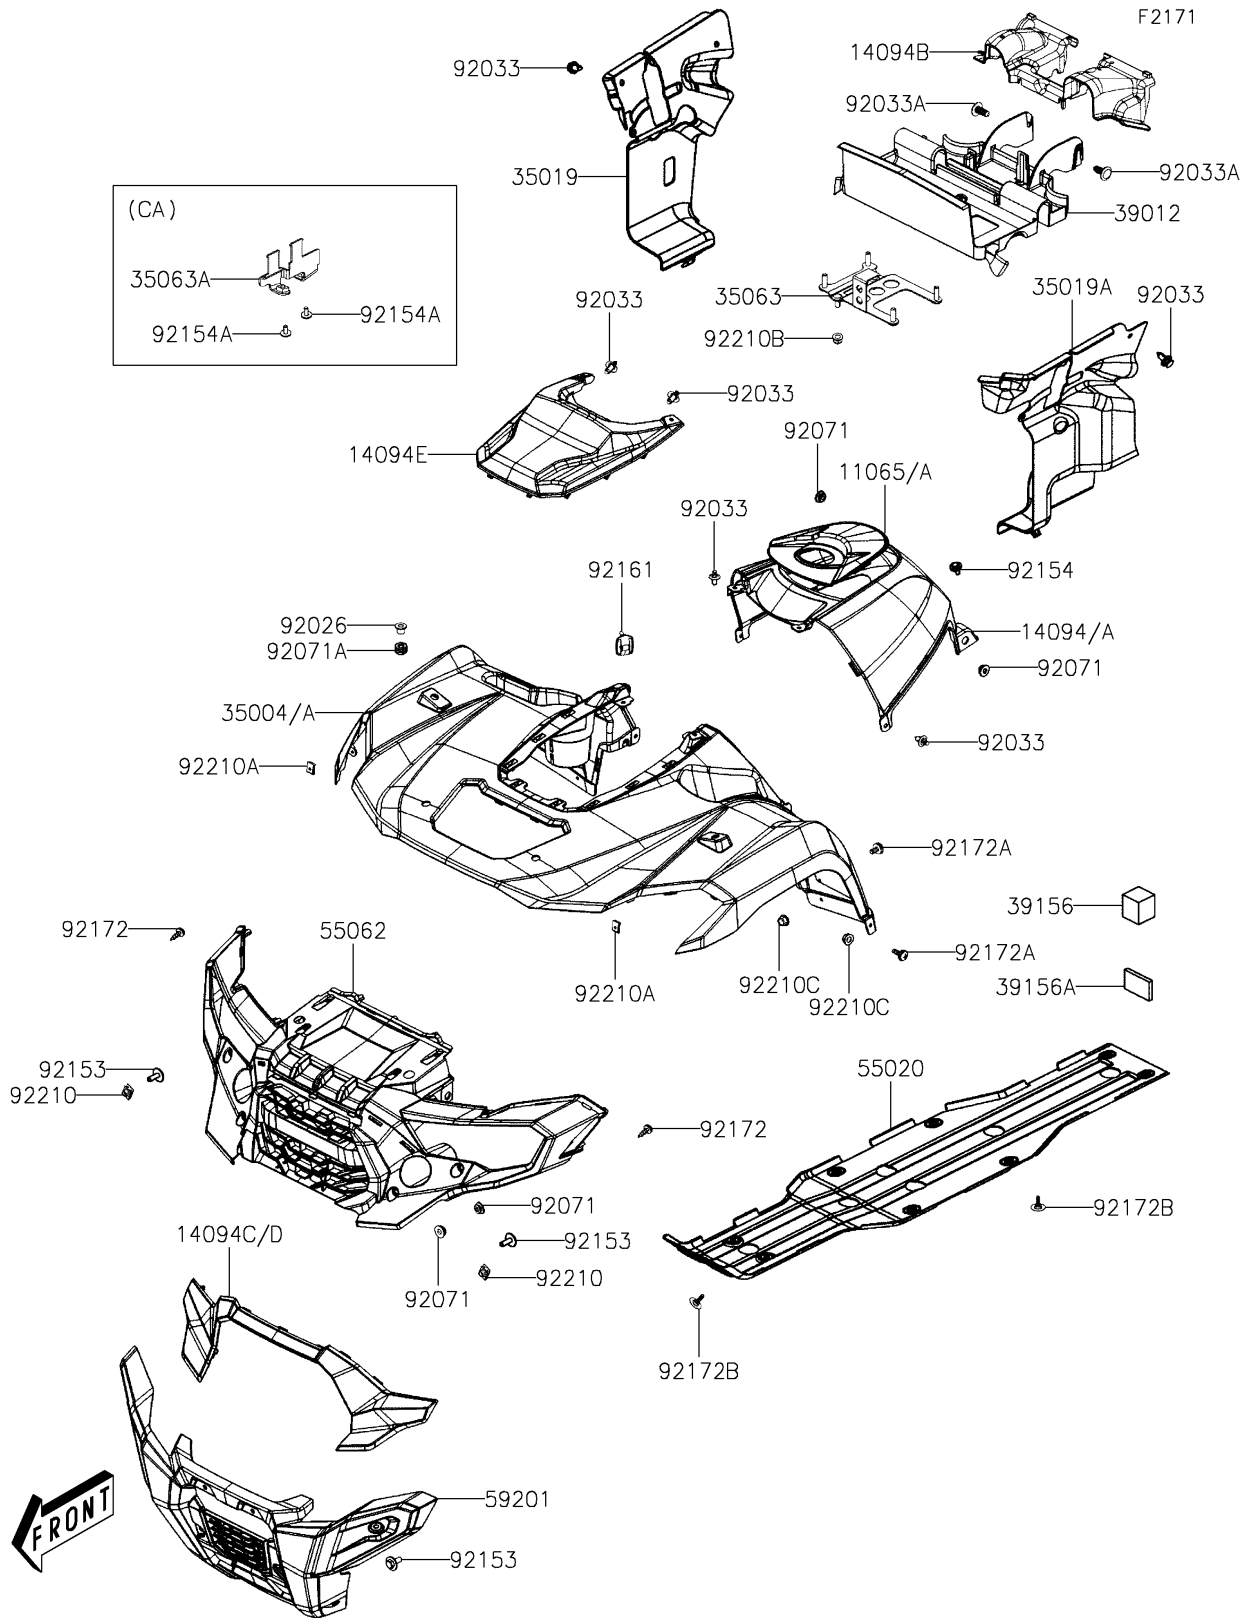

2025 Brute Force 450 PARTS DIAGRAM

Front Fender(s)

2025 Brute Force 450 PARTS LIST

Front Fender(s)

ITEM NAME	PART NUMBER	QUANTITY
CAP,TANK COVER,B.WHITE (Ref # 11065)	11065-Y055-932	1
CAP,TANK COVER,G.BLUE (Ref # 11065A)	11065-Y055-984	1
COVER,FUEL TANK,B.WHITE (Ref # 14094)	14094-Y006-932	1
COVER,FUEL TANK,G.BLUE (Ref # 14094A)	14094-Y006-984	1
COVER,WATERPROOF,S.BLACK (Ref # 14094B)	14094-Y014-933	1
COVER,FR GRILL,B.WHITE (Ref # 14094C)	14094-Y016-932	1
COVER,FR GRILL,G.BLUE (Ref # 14094D)	14094-Y016-984	1
COVER,TOP,S.BLACK (Ref # 14094E)	14094-Y017-933	1
FENDER-FRONT,B.WHITE (Ref # 35004)	35004-Y015-932	1
FENDER-FRONT,G.BLUE (Ref # 35004A)	35004-Y015-984	1
FLAP,RH,S.BLACK (Ref # 35019)	35019-Y008-933	1
FLAP,LH,S.BLACK (Ref # 35019A)	35019-Y009-933	1
STAY,ECU (Ref # 35063)	35063-Y054	1
STAY,CANISTER (Ref # 35063A)	35063-Y057	1
CASE-STORAGE,ELECTRICAL,S.BLK (Ref # 39012)	39012-Y003-933	1
PAD,TANK COVER,RR (Ref # 39156)	39156-Y010	1
PAD,TANK COVER,FR (Ref # 39156A)	39156-Y011	1
GUARD,SKID,S.BLACK (Ref # 55020)	55020-Y022-933	1
COVER-HEAD LAMP,S.BLACK (Ref # 55062)	55062-Y001-933	1
BUMPER,FR,S.BLACK (Ref # 59201)	59201-Y002-933	1
SPACER (Ref # 92026)	92026-Y015	4
RIVET (Ref # 92033)	92033-Y010	8
RIVET (Ref # 92033A)	92033-Y032	2
GROMMET (Ref # 92071)	92071-Y005	6
GROMMET (Ref # 92071A)	92071-Y009	4
BOLT,6X16 (Ref # 92153)	92153-Y018	10
BOLT,6X12 (Ref # 92154)	92154-Y032	2
BOLT,5X16 (Ref # 92154A)	92154-Y085	2
DAMPER,FR FENDER (Ref # 92161)	92161-Y063	3

2025 Brute Force 450 PARTS LIST

Front Fender(s)

ITEM NAME	PART NUMBER	QUANTITY
SCREW,TAPPING,5X12 (Ref # 92172)	92172-Y038	19
SCREW,6X20 (Ref # 92172A)	92172-Y041	8
SCREW (Ref # 92172B)	92172-Y106	10
NUT,6MM (Ref # 92210)	92210-Y011	2
NUT,5MM (Ref # 92210A)	92210-Y016	4
NUT,6MM (Ref # 92210B)	92210-Y026	2
NUT (Ref # 92210C)	92210-Y031	8