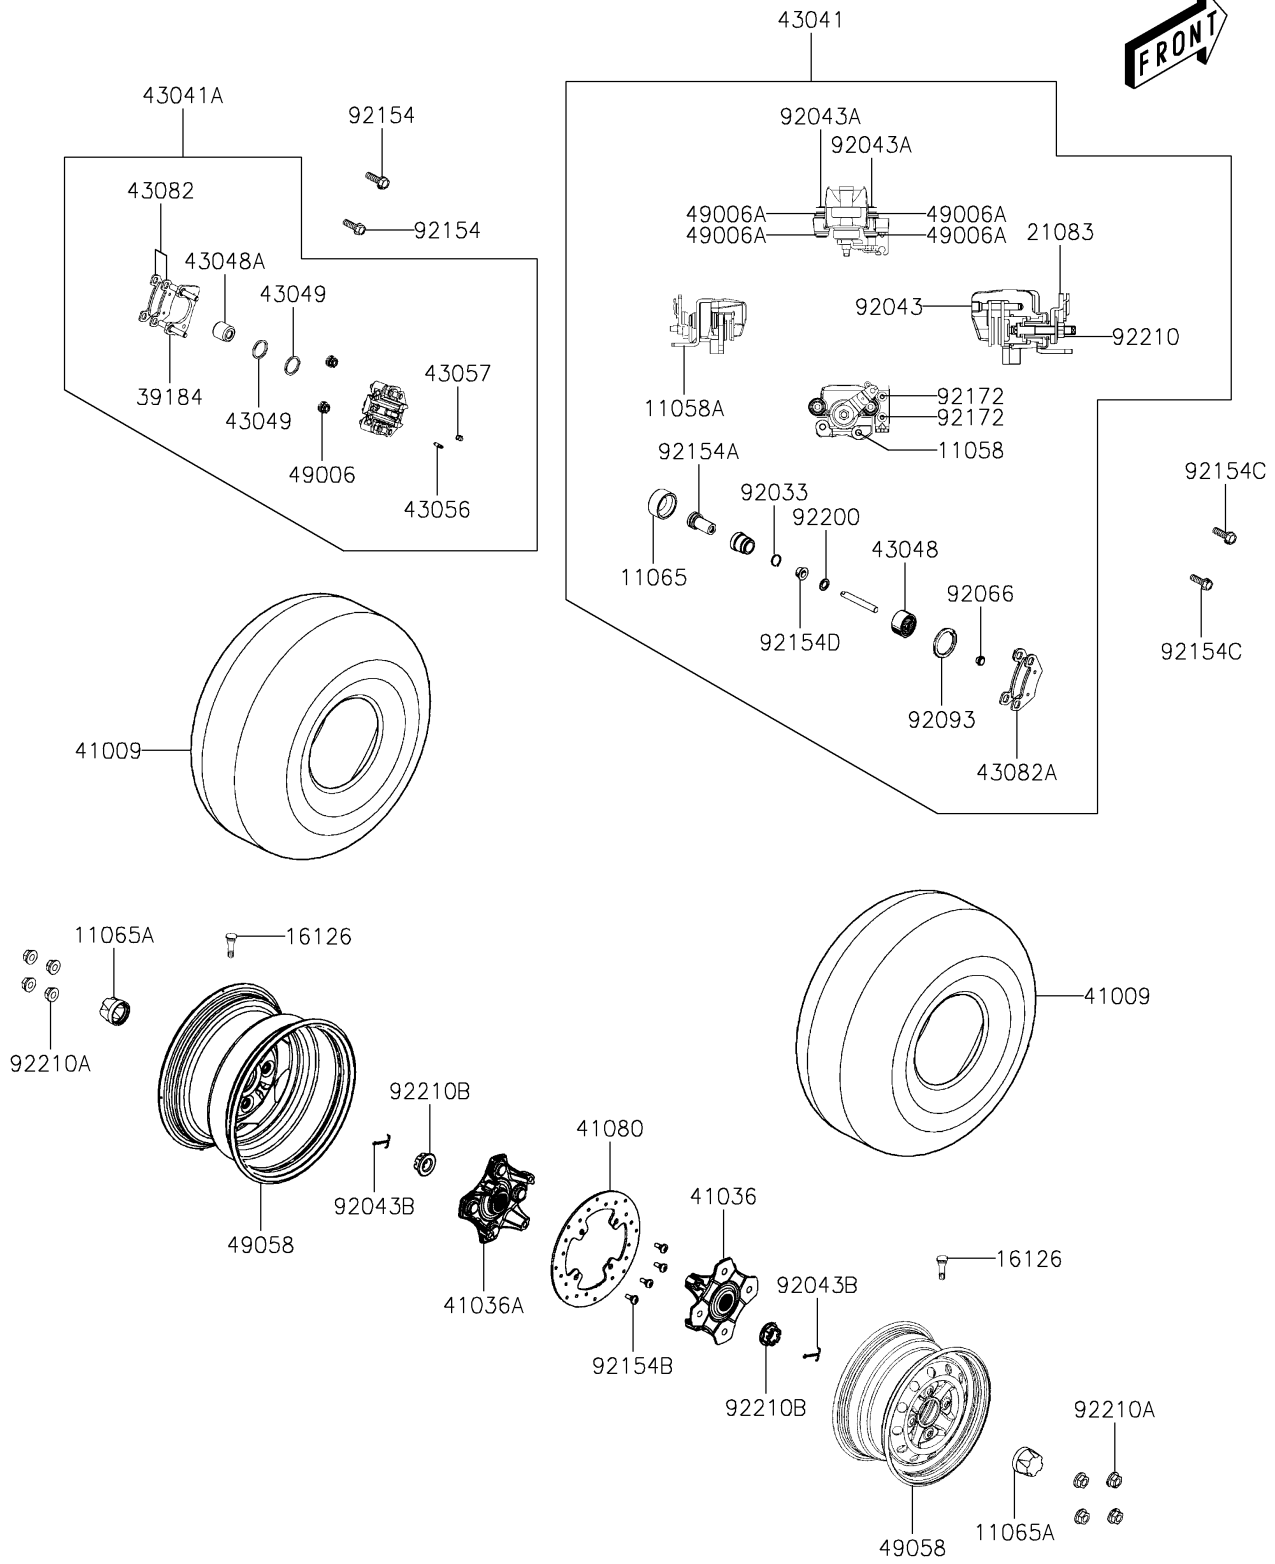

2025 Brute Force 450 PARTS DIAGRAM

Rear Hub

F2240

2025 Brute Force 450 PARTS LIST

Rear Hub

ITEM NAME	PART NUMBER	QUANTITY
BRACKET,RR CALIPER (Ref # 11058)	11058-Y004	1
BRACKET,CABLE (Ref # 11058A)	11058-Y005	1
CAP,RR CALIPER (Ref # 11065)	11065-Y050	1
CAP,WHEEL (Ref # 11065A)	11065-Y051	2
VALVE,RIM (Ref # 16126)	16126-Y001	2
ARM,BRAKE (Ref # 21083)	21083-Y009	1
BRACKET-ASSY,CALIPER,FR,LH (Ref # 39184)	39184-Y004	1
TIRE,RR,AT24X10-12 (Ref # 41009)	41009-Y010	2
HUB-ASSY,RR (Ref # 41036)	41036-Y006	1
HUB-ASSY,FR (Ref # 41036A)	41036-Y007	1
DISC,FR (Ref # 41080)	41080-Y010	1
CALIPER-ASSY,RR,RH,SILVER (Ref # 43041)	43041-Y014-934	1
CALIPER-ASSY,RR,LH,SILVER (Ref # 43041A)	43041-Y015-934	1
PISTON-CALIPER,DIA=25.4 (Ref # 43048)	43048-Y007	1
PISTON-CALIPER,DIA=32.03 (Ref # 43048A)	43048-Y008	1
PACKING (Ref # 43049)	43049-Y007	2
BREATHER-BRAKE (Ref # 43056)	43056-0010	1
CAP-BREATHER (Ref # 43057)	43057-Y001	1
PAD-ASSY-BRAKE,RR,LH (Ref # 43082)	43082-Y012	1
PAD-ASSY-BRAKE,RR,RH (Ref # 43082A)	43082-Y013	1
BOOT,CALIPER (Ref # 49006)	49006-Y010	2
BOOT,CALIPER (Ref # 49006A)	49006-Y021	4
WHEEL,RR (Ref # 49058)	49058-Y006	2
RING-SNAP (Ref # 92033)	92033-Y053	1
PIN,HANGER (Ref # 92043)	92043-Y051	2
PIN (Ref # 92043A)	92043-Y052	2
PIN,COTTER,3X40 (Ref # 92043B)	92043-Y055	2
PLUG (Ref # 92066)	92066-Y026	1
SEAL,DUST (Ref # 92093)	92093-Y051	1

2025 Brute Force 450 PARTS LIST

Rear Hub

ITEM NAME	PART NUMBER	QUANTITY
BOLT,FLANGE,8X20 (Ref # 92154)	92154-Y053	2
BOLT (Ref # 92154A)	92154-Y234	1
BOLT,SHOULDER (Ref # 92154B)	92154-Y237	4
BOLT,FLANGE,8X22 (Ref # 92154C)	92154-Y239	2
BOLT (Ref # 92154D)	92154-Y246	1
SCREW (Ref # 92172)	92172-Y100	2
WASHER (Ref # 92200)	92200-Y111	1
NUT (Ref # 92210)	92210-0912	1
NUT,10MM (Ref # 92210A)	92210-Y107	8
NUT,CASTLE,22MM (Ref # 92210B)	92210-Y112	2