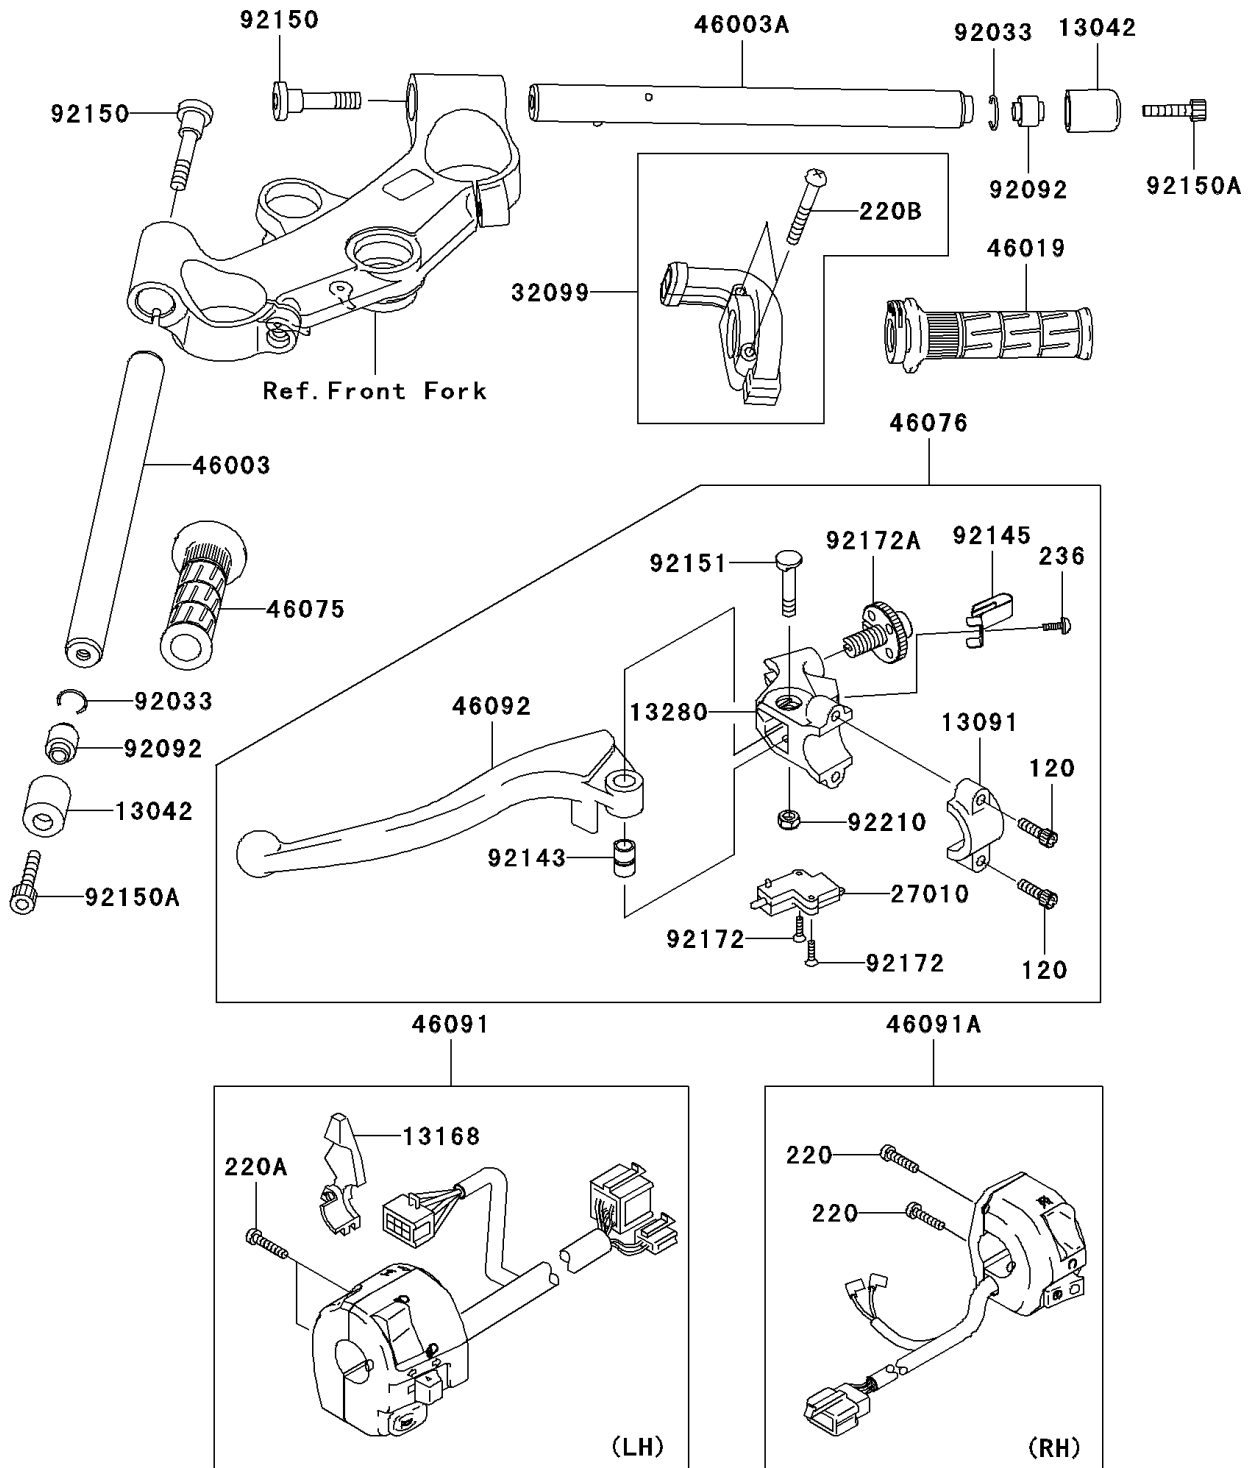

2006 Ninja® ZX™-12R (European) PARTS DIAGRAM

Handlebar

F2310

2006 Ninja® ZX™-12R (European) PARTS LIST

Handlebar

ITEM NAME	PART NUMBER	QUANTITY
BOLT-SOCKET,6X20 (Ref # 120)	120S0620	2
SCREW-PAN-CROS,5X22 (Ref # 220)	220C0522	2
SCREW-PAN-CROS,5X25 (Ref # 220A)	220C0525	2
SCREW-PAN-CROS,5X35 (Ref # 220B)	220C0535	2
SCREW-PAN-WSP-CROS,4X10 (Ref # 236)	236C0410	1
WEIGHT,HANDLE (Ref # 13042)	13042-1006	2
HOLDER,CLUTCH LEVER (Ref # 13091)	13091-1624	1
LEVER,CHOKE (Ref # 13168)	13168-1516	1
HOLDER,CLUTCH LEVER (Ref # 13280)	13280-1160	1
SWITCH,CLUTCH,BLACK (Ref # 27010)	27010-1094	1
CASE,THROTTLE CABLE (Ref # 32099)	32099-1193	1
HANDLE,LH (Ref # 46003)	46003-1523	1
HANDLE,RH (Ref # 46003A)	46003-1550	1
GRIP-ASSY,THROTTLE (Ref # 46019)	46019-1095	1
GRIP,LH (Ref # 46075)	46075-1144	1
LEVER-ASSY-GRIP,CLUTCH (Ref # 46076)	46076-0015	1
HOUSING-ASSY-CONTROL,LH (Ref # 46091)	46091-0030	1
HOUSING-ASSY-CONTROL,RH (Ref # 46091A)	46091-1809	1
LEVER-GRIP,CLUTCH (Ref # 46092)	46092-1214	1
RING-SNAP,OD=22.2 (Ref # 92033)	92033-1102	2
BUSHING-RUBBER,HANDLE (Ref # 92092)	92092-1018	2
COLLAR (Ref # 92143)	92143-1351	1
SPRING (Ref # 92145)	92145-1286	1
BOLT,SOCKET,10X37 (Ref # 92150)	92150-1469	2
BOLT,SOCKET,8X30 (Ref # 92150A)	92150-1604	2
BOLT (Ref # 92151)	92151-1523	1
SCREW,3X16 (Ref # 92172)	92172-0183	2
SCREW,ADJUST NUT (Ref # 92172A)	92172-1060	1
NUT,LOCK,6MM (Ref # 92210)	92210-0006	1