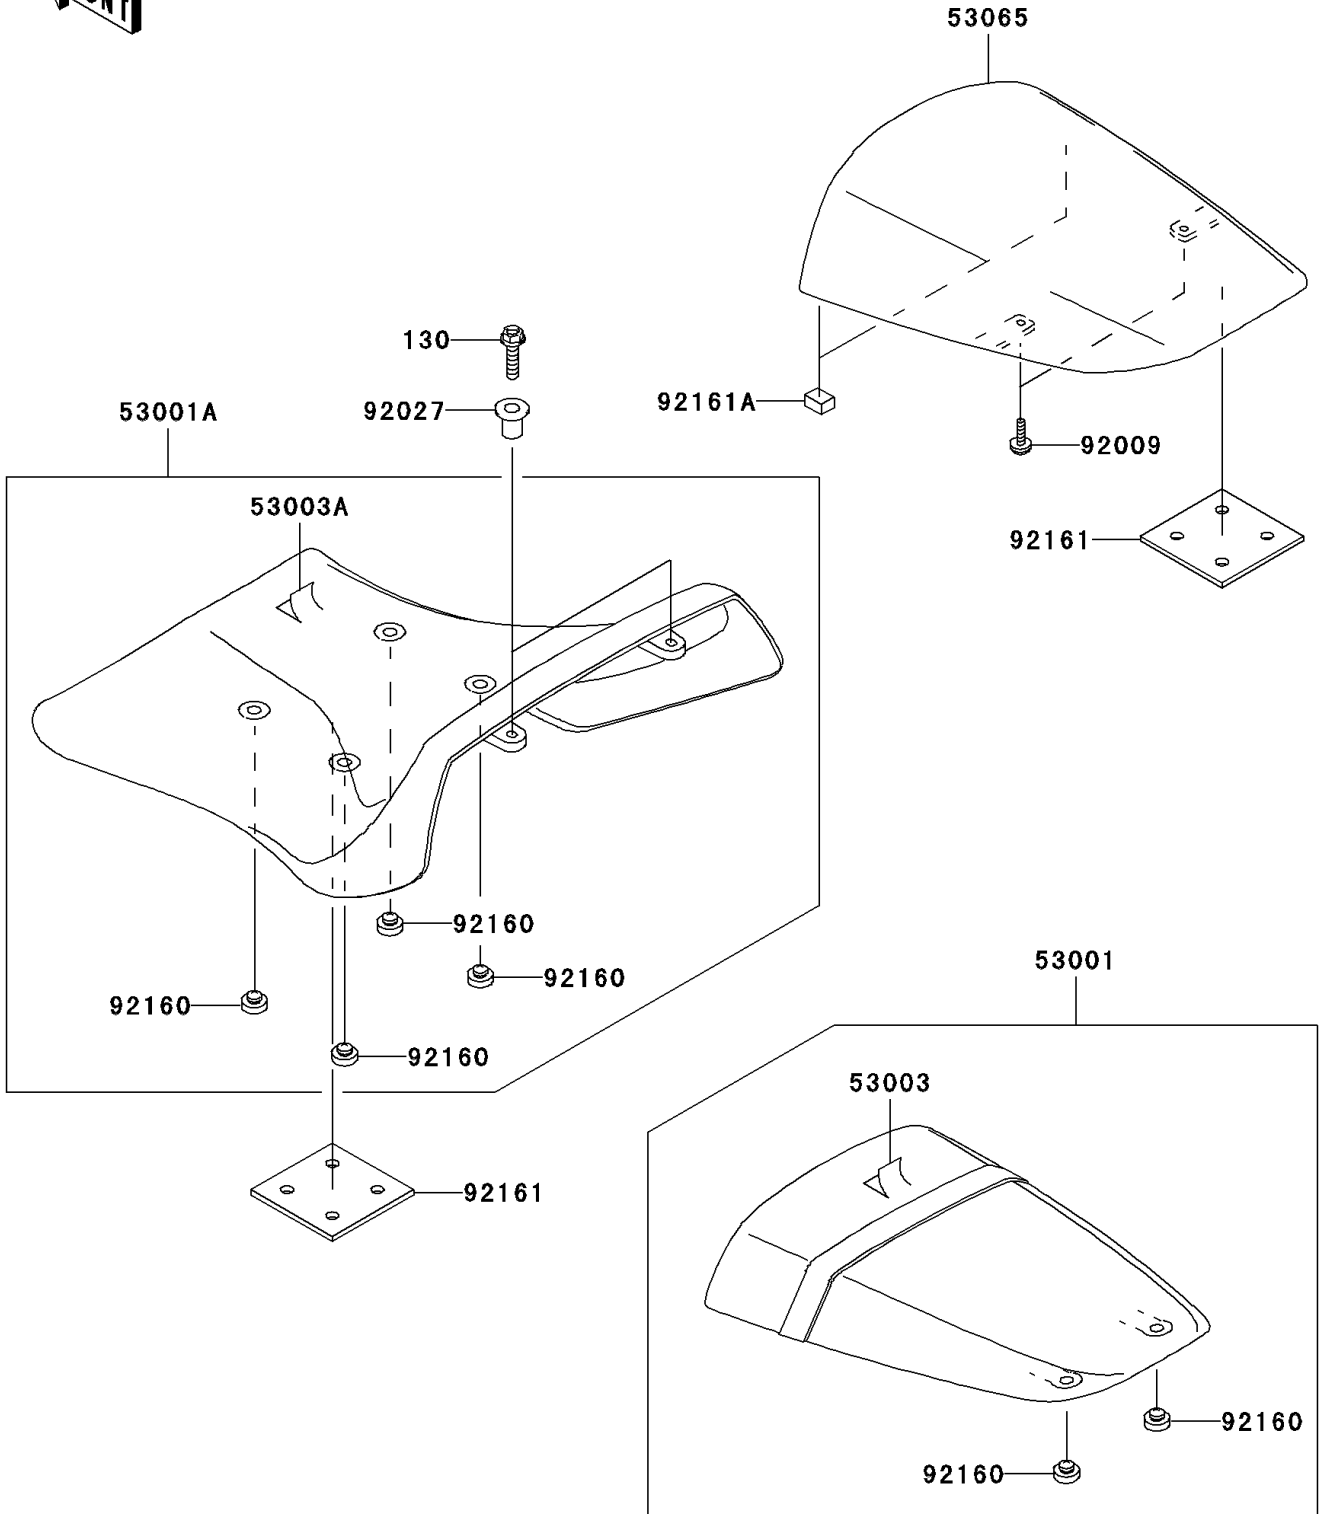

2006 Ninja® ZX™-12R (European) PARTS DIAGRAM

Seat

F2510

2006 Ninja® ZX™-12R (European) PARTS LIST

Seat

ITEM NAME	PART NUMBER	QUANTITY
BOLT-FLANGED,6X25 (Ref # 130)	130J0625	2
SEAT-ASSY,RR,W/BAND,BLACK (Ref # 53001)	53001-1959-MA	1
SEAT-ASSY,FR,BLACK (Ref # 53001A)	53001-1993-MA	1
LEATHER,REAR SEAT,BLACK (Ref # 53003)	53003-1445-MA	1
LEATHER,FRONT SEAT,BLACK (Ref # 53003A)	53003-1502-MA	1
COVER SEAT,P.M.BLACK (Ref # 53065)	53065-1051-218	1
SCREW,5X16 (Ref # 92009)	92009-1909	2
COLLAR,L=12 (Ref # 92027)	92027-1062	2
DAMPER,SEAT (Ref # 92160)	92160-1455	6
DAMPER (Ref # 92161)	92161-1149	2
DAMPER (Ref # 92161A)	92161-1164	2