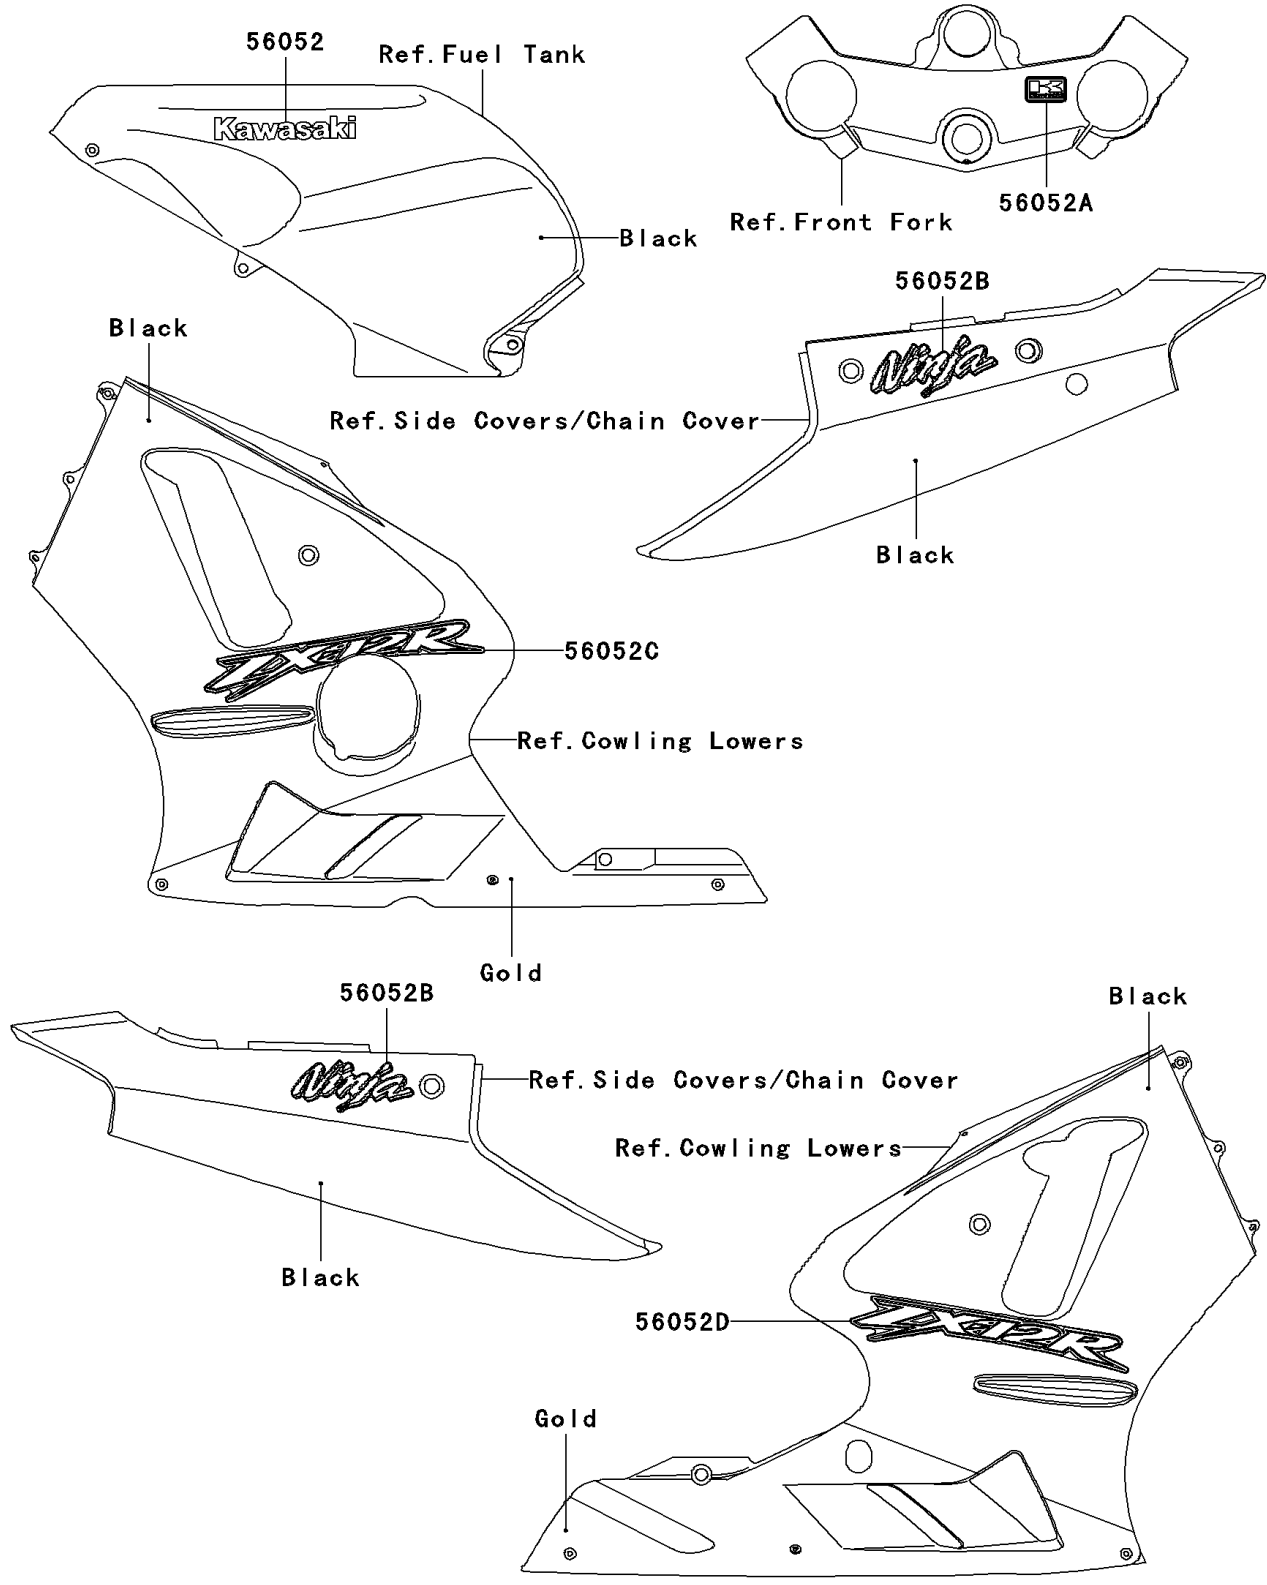

2006 Ninja® ZX™-12R (European) PARTS DIAGRAM

Decals(Black)

F2861

2006 Ninja® ZX™-12R (European) PARTS LIST

Decals(Black)

ITEM NAME	PART NUMBER	QUANTITY
MARK,FUEL TANK,KAWASAKI (Ref # 56052)	56052-0208	2
MARK,K.KAWASAKI (Ref # 56052A)	56052-1202	1
MARK,TAIL COVER,NINJA (Ref # 56052B)	56052-1617	2
MARK,LWR COWLING,LH,ZX-12R (Ref # 56052C)	56052-1618	1
MARK,LWR COWLING,RH,ZX-12R (Ref # 56052D)	56052-1619	1