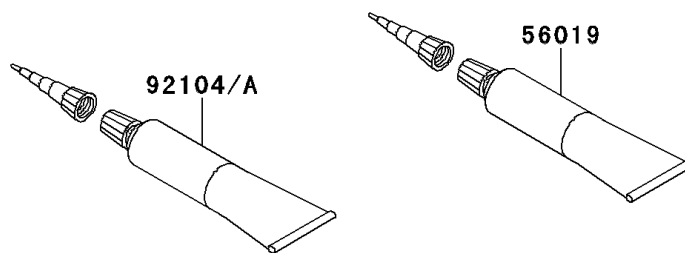

2010 KLX® 250SF PARTS DIAGRAM

Owner's Tools

56007

F2810

2010 KLX® 250SF PARTS LIST

Owner's Tools

ITEM NAME	PART NUMBER	QUANTITY
TOOL-KIT (Ref # 56007)	56007-0056	1
BAG,TOOL (Ref # 56008)	56008-0019	1
GASKET-LIQUID,TB1211,WHITE (Ref # 56019)	56019-120	1
GASKET-LIQUID,TB1211F,CLEAR (Ref # 92104)	92104-0004	1
GASKET-LIQUID,TB1216B,BLACK (Ref # 92104A)	92104-1064	1
TOOL-DRIVER,#2PHILLIPS&SLOT (Ref # 92107)	92107-0007	1
TOOL-WRENCH,OPEN END,10X12 (Ref # 92110)	92110-0031	1
TOOL-WRENCH,OPEN END,14X17 (Ref # 92110A)	92110-0032	1
TOOL-WRENCH,BOX,8&10MM (Ref # 92110B)	92110-0033	1
TOOL-WRENCH,BOX,16MM (Ref # 92110C)	92110-0034	1
TOOL-WRENCH,BOX END,27MM (Ref # 92110D)	92110-0035	1
TOOL-WRENCH,BOX END,22MM (Ref # 92110E)	92110-0036	1
TOOL-BAR,BOX END,WRENCH (Ref # 92111)	92111-0004	1
TOOL-PLIERS (Ref # 92112)	92112-0003	1