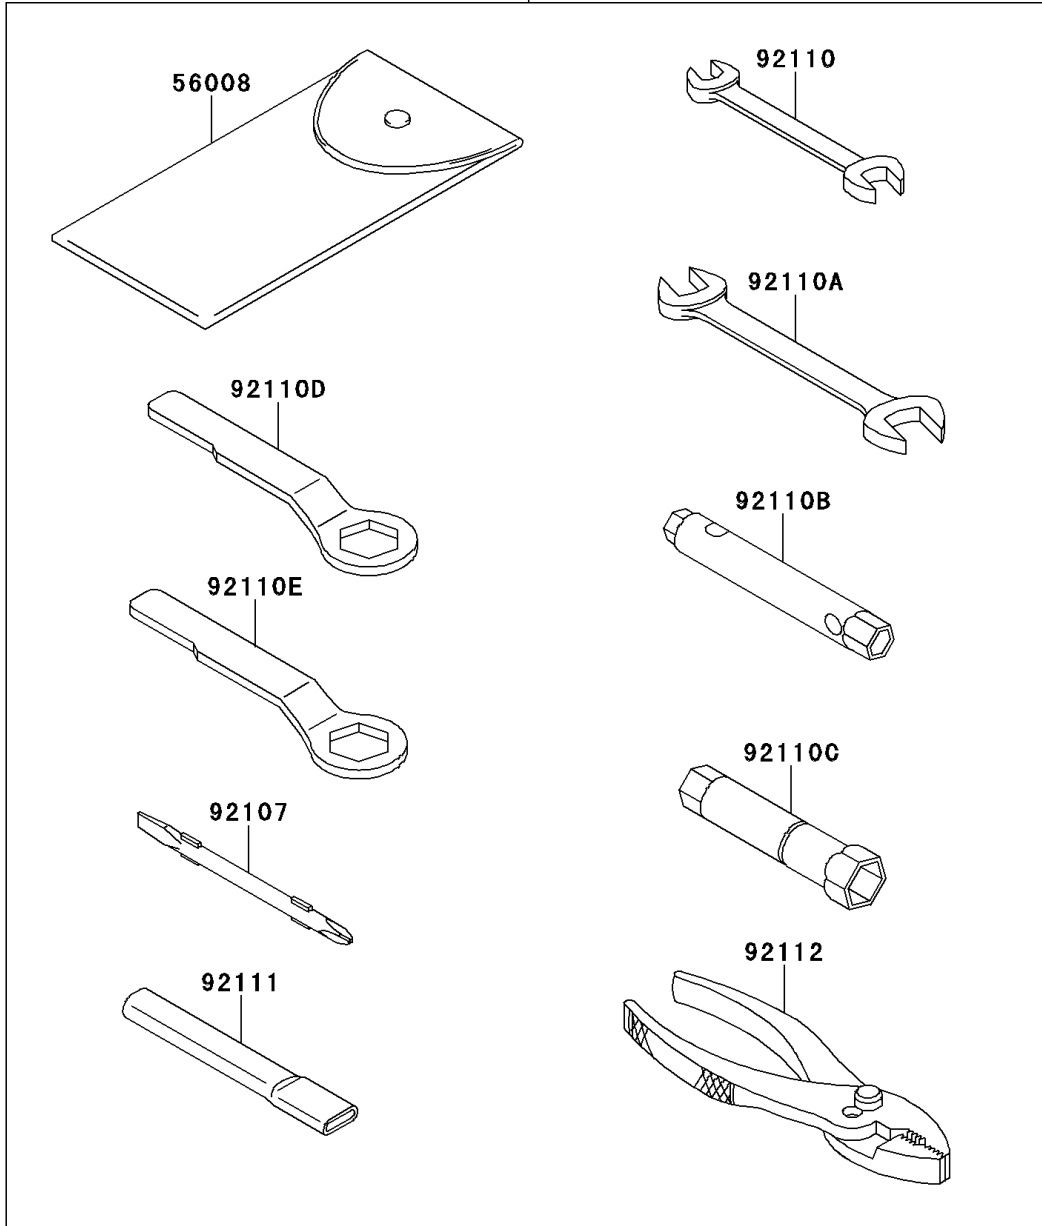

2010 KLX® 250SF PARTS DIAGRAM

Owner's Tools

56007

F2810

2010 KLX® 250SF PARTS LIST

Owner's Tools

ITEM NAME	PART NUMBER	QUANTITY
TOOL-KIT (Ref # 56007)	56007-0056	1
BAG,TOOL (Ref # 56008)	56008-0019	1
GASKET-LIQUID,TB1211,WHITE (Ref # 56019)	56019-120	1
GASKET-LIQUID,TB1211F,CLEAR (Ref # 92104)	92104-0004	1
GASKET-LIQUID,TB1216B,BLACK (Ref # 92104A)	92104-1064	1
TOOL-DRIVER,#2PHILLIPS&SLOT (Ref # 92107)	92107-0007	1
TOOL-WRENCH,OPEN END,10X12 (Ref # 92110)	92110-0031	1
TOOL-WRENCH,OPEN END,14X17 (Ref # 92110A)	92110-0032	1
TOOL-WRENCH,BOX,8&10MM (Ref # 92110B)	92110-0033	1
TOOL-WRENCH,BOX,16MM (Ref # 92110C)	92110-0034	1
TOOL-WRENCH,BOX END,27MM (Ref # 92110D)	92110-0035	1
TOOL-WRENCH,BOX END,22MM (Ref # 92110E)	92110-0036	1
TOOL-BAR,BOX END,WRENCH (Ref # 92111)	92111-0004	1
TOOL-PLIERS (Ref # 92112)	92112-0003	1