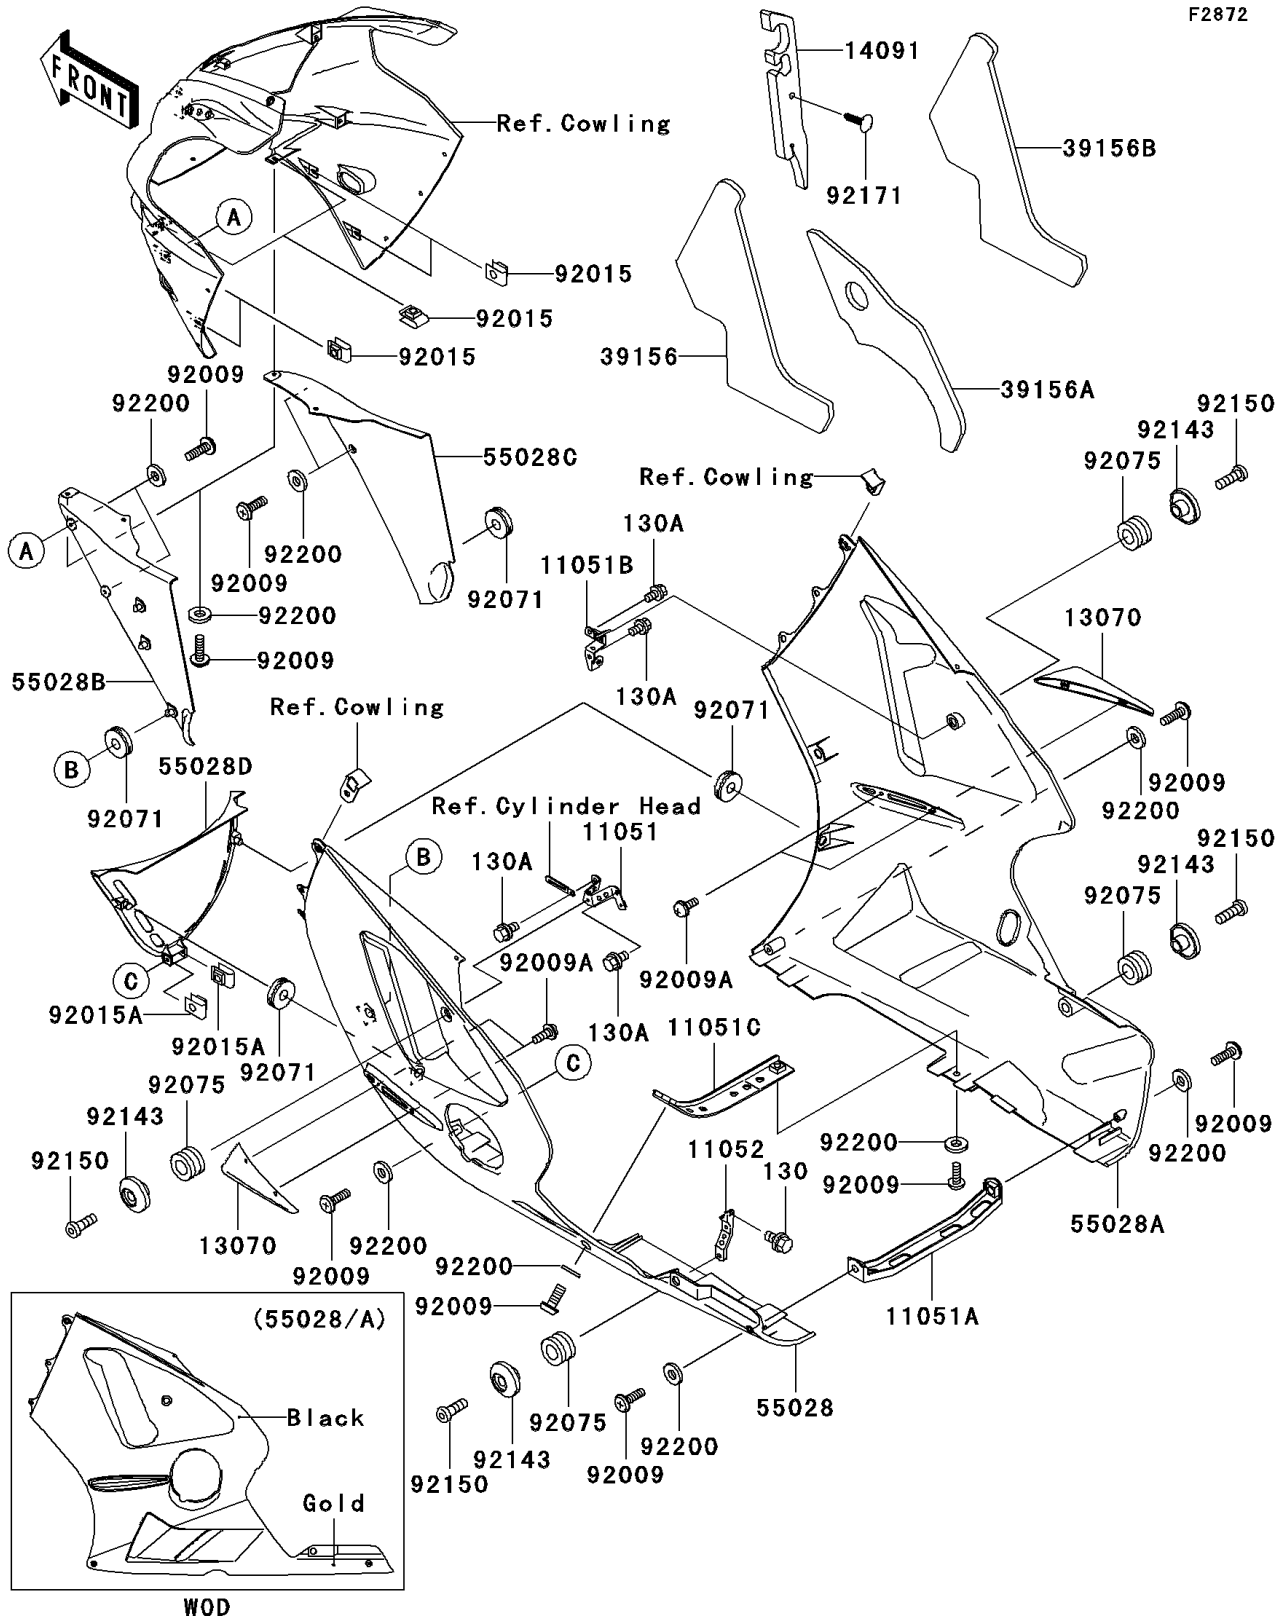

2006 Ninja® ZX™-12R (European) PARTS DIAGRAM

Cowling Lower

F2872

2006 Ninja® ZX™-12R (European) PARTS LIST

Cowling Lowers

ITEM NAME	PART NUMBER	QUANTITY
BOLT-FLANGED,6X10 (Ref # 130)	130S0610	1
BOLT-FLANGED,6X10 (Ref # 130A)	130V0610	4
BRACKET,LWR COWLING,LH,UPP (Ref # 11051)	11051-1365	1
BRACKET,LWR COWLING,LH&RH,RR (Ref # 11051A)	11051-1368	1
BRACKET,LWR COWLING,RH,UPP (Ref # 11051B)	11051-1369	1
BRACKET,LWR COWLING,LWR,CNT (Ref # 11051C)	11051-1878	1
BRACKET,LWR COWLING,LH,LWR (Ref # 11052)	11052-1829	1
GUIDE,WING,P.M.BLACK (Ref # 13070)	13070-1341-218	2
COVER (Ref # 14091)	14091-1272	1
PAD,LWR COWLING,LH,FR (Ref # 39156)	39156-1716	1
PAD,LWR COWLING,LH,UPP (Ref # 39156A)	39156-1717	1
PAD,LWR COWLING,RH,FR (Ref # 39156B)	39156-1718	1
COWLING,LWR,LH,BLACK/GOLD (Ref # 55028)	55028-1427-455	1
COWLING,LWR,RH,BLACK/GOLD (Ref # 55028A)	55028-1428-455	1
COWLING,FR,LH (Ref # 55028B)	55028-1429	1
COWLING,FR,RH (Ref # 55028C)	55028-1430	1
COWLING,FR,LWR (Ref # 55028D)	55028-1431	1
SCREW,5X16 (Ref # 92009)	92009-1909	12
SCREW,5X14 (Ref # 92009A)	92009-1975	4
NUT,5MM (Ref # 92015)	92015-1569	6
NUT,5MM (Ref # 92015A)	92015-1573	2
GROMMET (Ref # 92071)	92071-056	4
DAMPER (Ref # 92075)	92075-1634	4
COLLAR,BLACK (Ref # 92143)	92143-1226	4
BOLT,SOCKET,6X18 (Ref # 92150)	92150-1553	4
CLAMP (Ref # 92171)	92171-1280	1
WASHER,NYLON,5.3X11.5X0.5 (Ref # 92200)	92200-1480	12