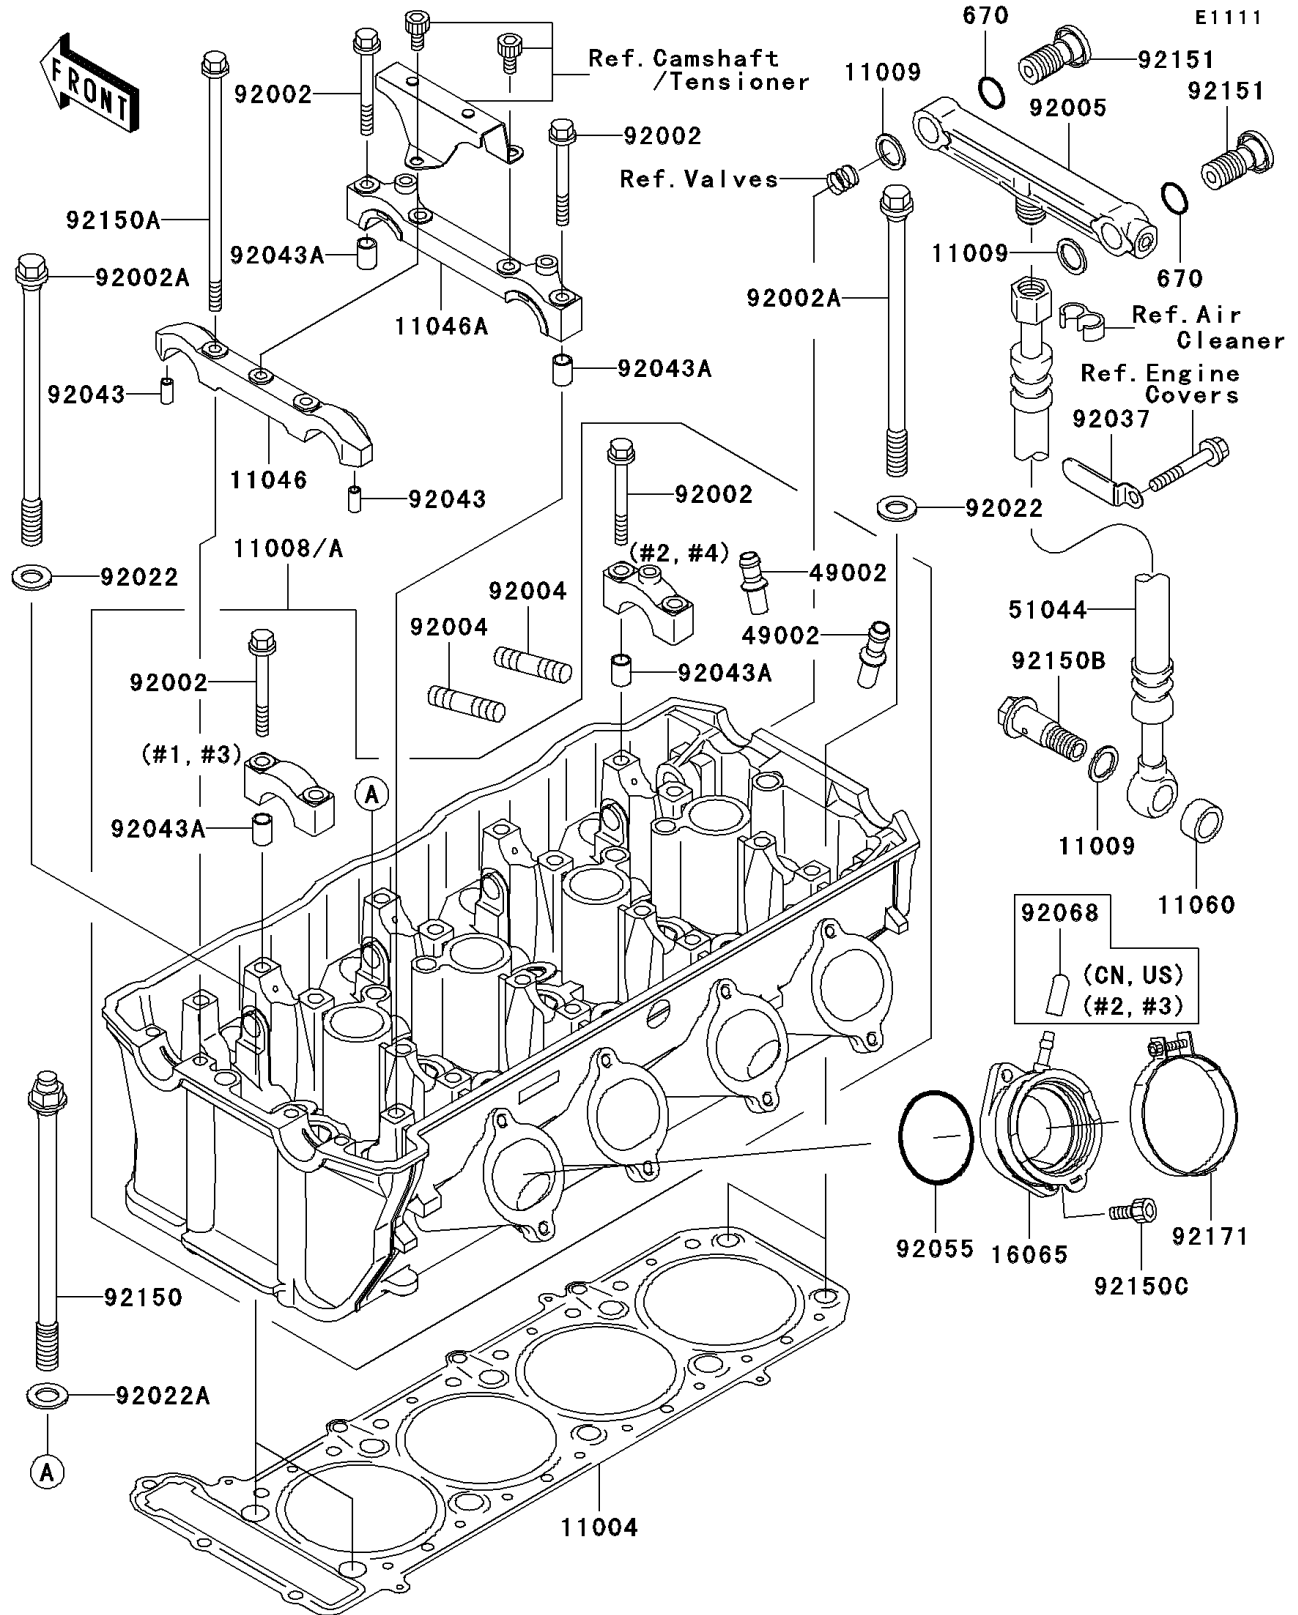

# 2004 ZZR1200 PARTS DIAGRAM

Cylinder Head

## 2004 ZZR1200 PARTS LIST

### Cylinder Head

ITEM NAME	PART NUMBER	QUANTITY
O RING,15MM (Ref # 670)	670B2015	2
GASKET-HEAD (Ref # 11004)	11004-1377	1
HEAD-COMP-CYLINDER (Ref # 11008A)	11008-1435	1
GASKET,14X19.5X1.4 (Ref # 11009)	11009-1461	3
BRACKET,CAMSHAFT,#9 (Ref # 11046)	11046-1150	1
BRACKET,CAMSHAFT,#10 (Ref # 11046A)	11046-1151	1
GASKET (Ref # 11060)	11060-1369	1
HOLDER-CARBURETOR (Ref # 16065)	16065-1210	4
GUIDE-VALVE (Ref # 49002)	49002-1097	AR
TUBE-ASSY (Ref # 51044)	51044-1221	1
BOLT,6X40 (Ref # 92002)	92002-1756	18
BOLT,10X164 (Ref # 92002A)	92002-1943	4
STUD,8X22 (Ref # 92004)	92004-1181	8
FITTING,HEAD CYLINDER,SIDE (Ref # 92005)	92005-1394	1
WASHER,10.5X20X1.6 (Ref # 92022)	92022-1591	4
WASHER,11.5X20.5X1.6 (Ref # 92022A)	92022-1720	6
CLAMP (Ref # 92037)	92037-1997	1
PIN,4.2X6X12 (Ref # 92043)	92043-1262	2
PIN,6.2X8X14 (Ref # 92043A)	92043-1263	18
RING-O,43.7X1.9 (Ref # 92055)	92055-1401	4
BOLT,11X164 (Ref # 92150)	92150-1075	6
BOLT,6X148 (Ref # 92150A)	92150-1076	2
BOLT,BANJO,12X40.5 (Ref # 92150B)	92150-1077	1
BOLT,SOCKET,6X16 (Ref # 92150C)	92150-1655	8
BOLT (Ref # 92151)	92151-1147	2
CLAMP,CARBURETOR HOLDER (Ref # 92171)	92171-1456	4
PLUG,12X25 (Ref # 92068)	92068-006	2