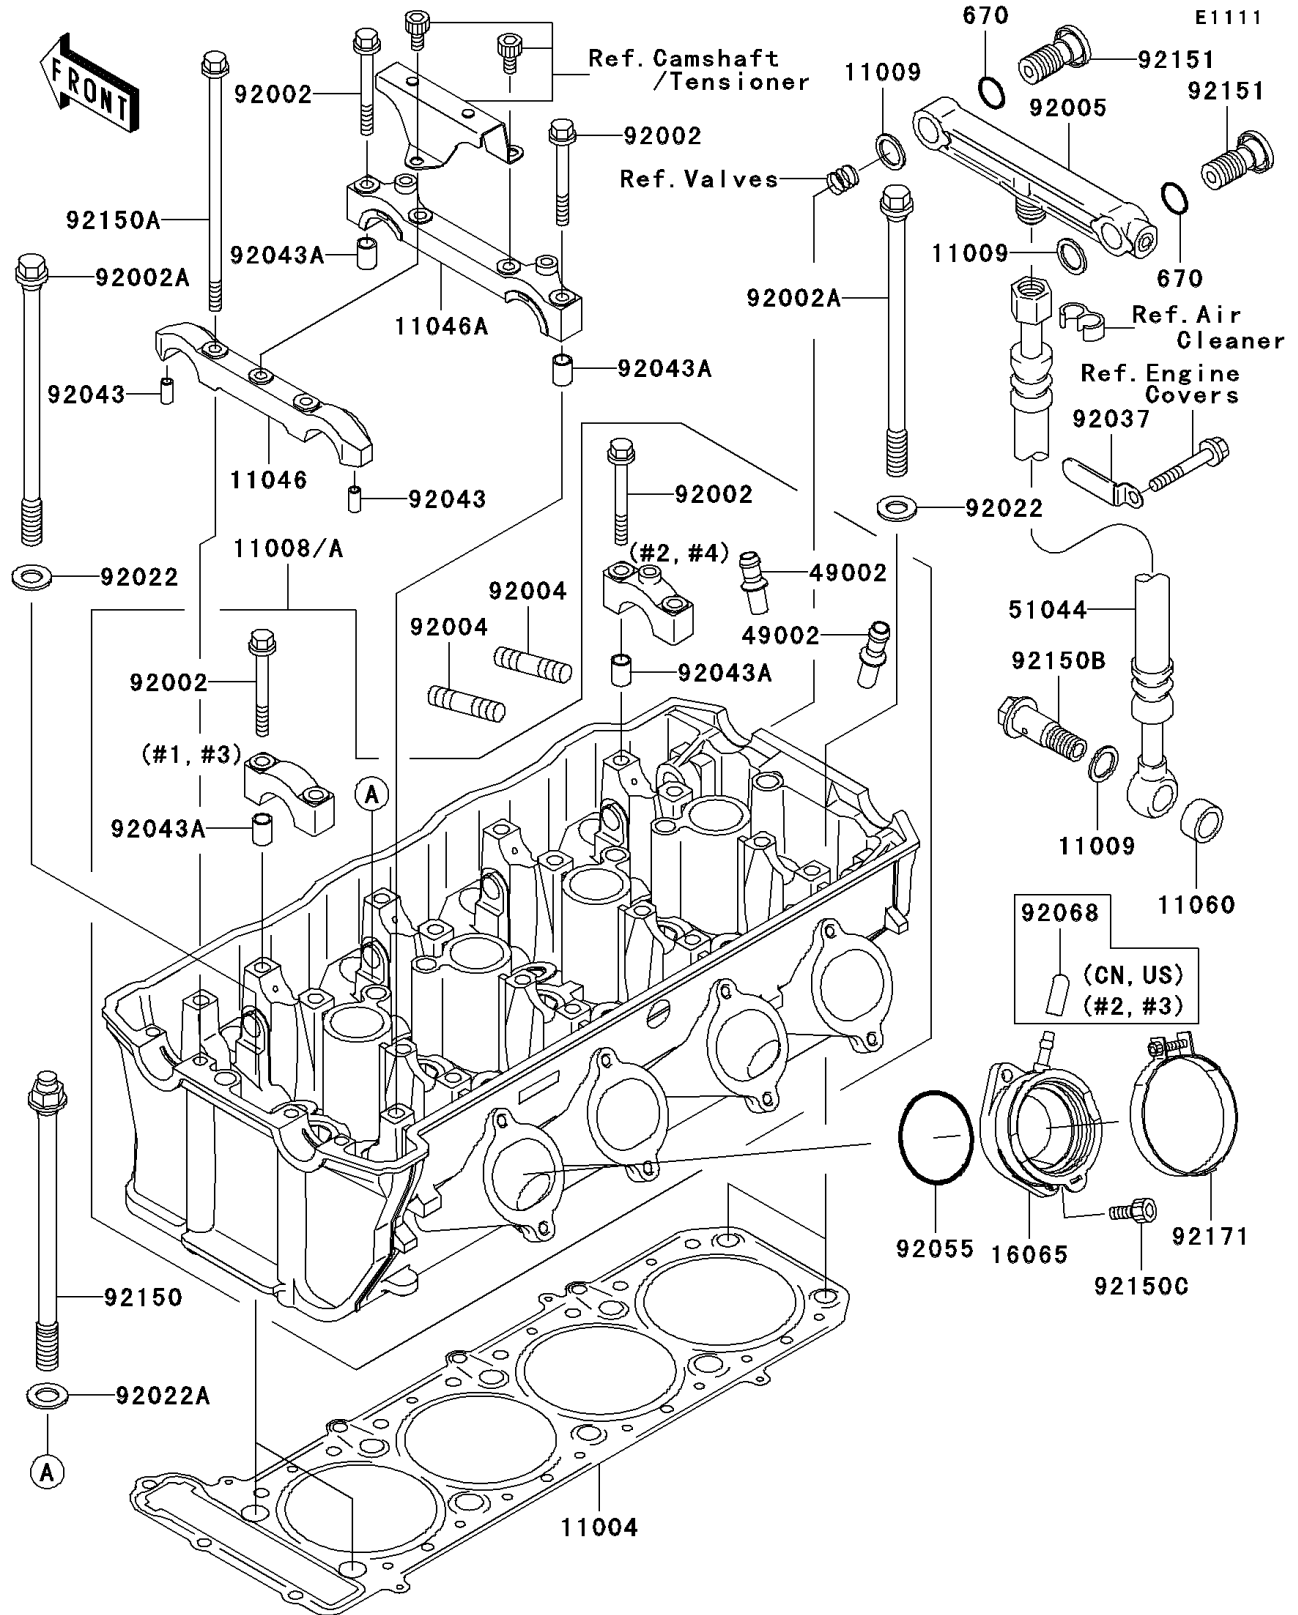

2005 ZZR1200 PARTS DIAGRAM

Cylinder Head

2005 ZZR1200 PARTS LIST

Cylinder Head

ITEM NAME	PART NUMBER	QUANTITY
O RING,15MM (Ref # 670)	670B2015	2
GASKET-HEAD (Ref # 11004)	11004-1377	1
HEAD-COMP-CYLINDER (Ref # 11008A)	11008-1435	1
GASKET,14X19.5X1.4 (Ref # 11009)	11009-1461	3
BRACKET,CAMSHAFT,#9 (Ref # 11046)	11046-1150	1
BRACKET,CAMSHAFT,#10 (Ref # 11046A)	11046-1151	1
GASKET (Ref # 11060)	11060-1369	1
HOLDER-CARBURETOR (Ref # 16065)	16065-1210	4
GUIDE-VALVE (Ref # 49002)	49002-1097	AR
TUBE-ASSY (Ref # 51044)	51044-1221	1
BOLT,6X40 (Ref # 92002)	92002-1756	18
BOLT,10X164 (Ref # 92002A)	92002-1943	4
STUD,8X22 (Ref # 92004)	92004-1181	8
FITTING,HEAD CYLINDER,SIDE (Ref # 92005)	92005-1394	1
WASHER,10.5X20X1.6 (Ref # 92022)	92022-1591	4
WASHER,11.5X20.5X1.6 (Ref # 92022A)	92022-1720	6
CLAMP (Ref # 92037)	92037-1997	1
PIN,4.2X6X12 (Ref # 92043)	92043-1262	2
PIN,6.2X8X14 (Ref # 92043A)	92043-1263	18
RING-O,43.7X1.9 (Ref # 92055)	92055-1401	4
BOLT,11X164 (Ref # 92150)	92150-1075	6
BOLT,6X148 (Ref # 92150A)	92150-1076	2
BOLT,BANJO,12X40.5 (Ref # 92150B)	92150-1077	1
BOLT,SOCKET,6X16 (Ref # 92150C)	92150-1655	8
BOLT (Ref # 92151)	92151-1147	2
CLAMP,CARBURETOR HOLDER (Ref # 92171)	92171-1456	4
PLUG,12X25 (Ref # 92068)	92068-006	2