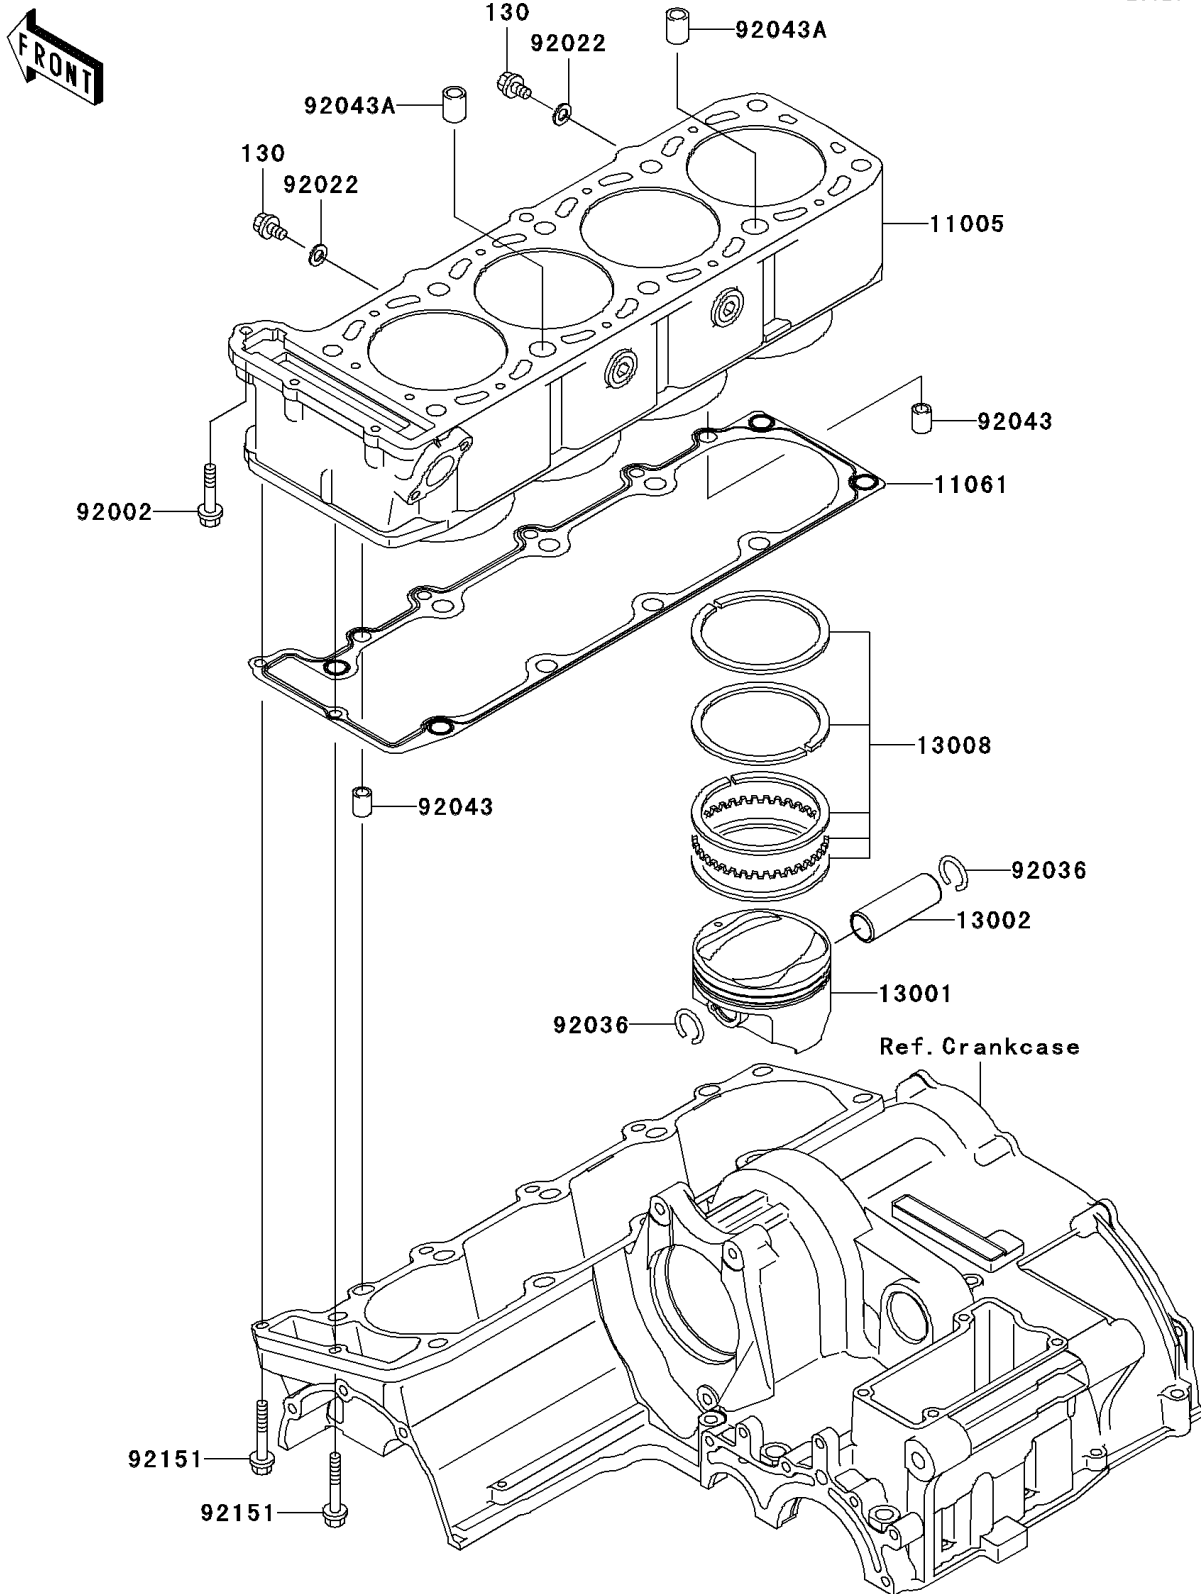

2004 ZZR1200 PARTS DIAGRAM

Cylinder/Piston(s)

E1120

2004 ZZR1200 PARTS LIST

Cylinder/Piston(s)

ITEM NAME	PART NUMBER	QUANTITY
BOLT-FLANGED (Ref # 130)	130Y0610	2
CYLINDER-ENGINE (Ref # 11005)	11005-1945	1
GASKET,CYLINDER (Ref # 11061)	11061-1060	1
PISTON-ENGINE (Ref # 13001)	13001-1627	4
PIN-PISTON (Ref # 13002)	13002-1124	4
RING-SET-PISTON (Ref # 13008)	13008-1211	4
BOLT,6X30 (Ref # 92002)	92002-1138	1
WASHER,6.2X11X1 (Ref # 92022)	92022-304	2
RING-SNAP,PISTON PIN (Ref # 92036)	92036-008	8
PIN,8.2X10X14 (Ref # 92043)	92043-1264	2
PIN,11.5X14X14 (Ref # 92043A)	92043-1279	2
BOLT,6X38 (Ref # 92151)	92151-1904	2