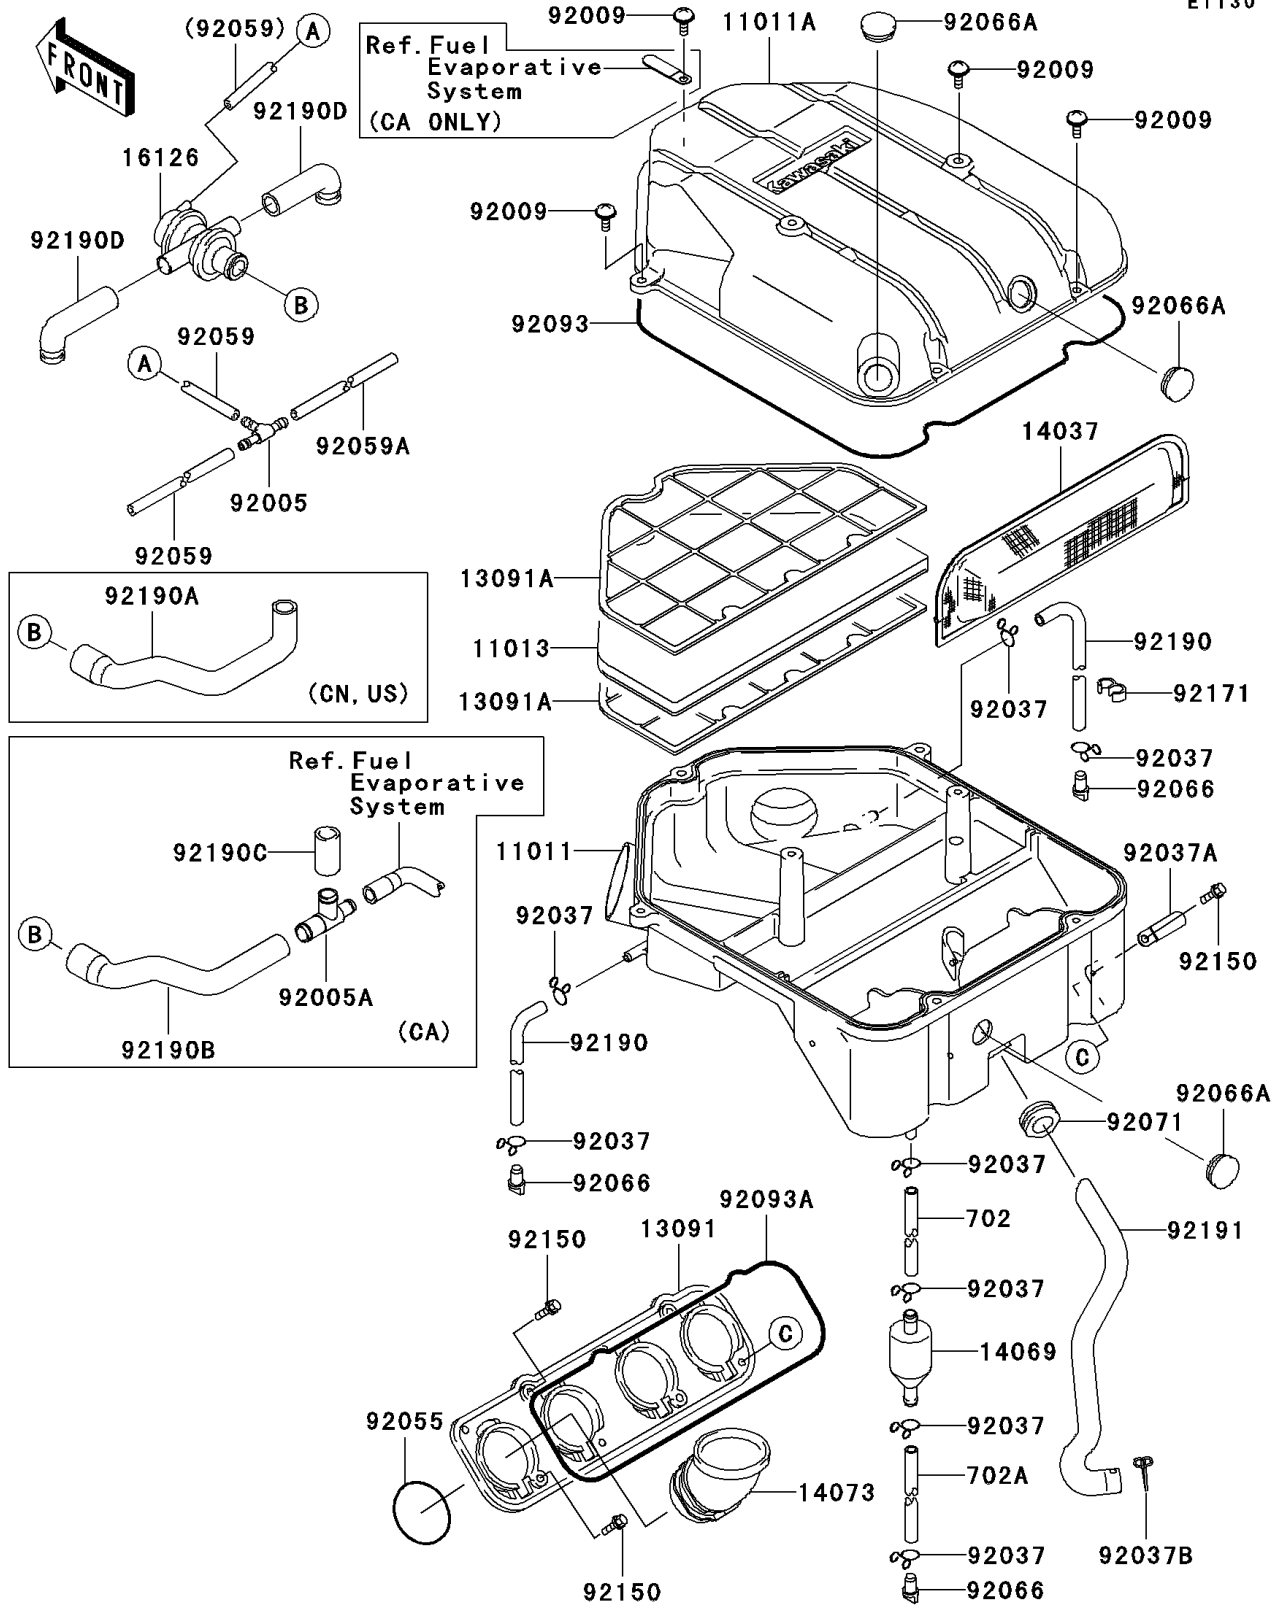

2002 ZZR1200 PARTS DIAGRAM

Air Cleaner

E1130

2002 ZZR1200 PARTS LIST

Air Cleaner

ITEM NAME	PART NUMBER	QUANTITY
TUBE-RUBBER,7X10X170 (Ref # 702)	702A07170	1
TUBE-RUBBER,7X10X280 (Ref # 702A)	702A07280	1
CASE-AIR FILTER,LWR (Ref # 11011)	11011-1396	1
CASE-AIR FILTER,UPP (Ref # 11011A)	11011-1650	1
ELEMENT-AIR FILTER (Ref # 11013)	11013-1227	1
HOLDER,CARBURETOR (Ref # 13091)	13091-1818	1
HOLDER,ELEMENT (Ref # 13091A)	13091-1819	2
SCREEN,AIR FILTER (Ref # 14037)	14037-1305	1
BREATHER (Ref # 14069)	14069-1051	1
DUCT,AIR FILTER (Ref # 14073)	14073-1575	4
VALVE,AIR SWITCH (Ref # 16126)	16126-1416	1
FITTING,TUBE,T-TYPE (Ref # 92005)	92005-1017	1
SCREW,6X16 (Ref # 92009)	92009-1621	7
CLAMP,TUBE (Ref # 92037)	92037-147	8
CLAMP,L=45 (Ref # 92037A)	92037-1539	1
CLAMP,TUBE (Ref # 92037B)	92037-213	1
RING-O,67.7X3.1 (Ref # 92055)	92055-1434	4
TUBE,4X9X190 (Ref # 92059)	92059-1032	2
TUBE,FUEL,4X9X140 (Ref # 92059A)	92059-1230	1
PLUG,DRAIN (Ref # 92066)	92066-1211	3
PLUG (Ref # 92066A)	92066-1389	3
GROMMET (Ref # 92071)	92071-1165	1
SEAL,AIR FILTER CASE (Ref # 92093)	92093-1349	1
SEAL,AIR FILTER (Ref # 92093A)	92093-1350	1
BOLT,5X16 (Ref # 92150)	92150-1363	8
CLAMP (Ref # 92171)	92171-1184	1
TUBE,DIRT SIDE (Ref # 92190)	92190-1372	2
TUBE (Ref # 92190D)	92190-1436	2
TUBE,BLOWBY (Ref # 92191)	92191-1762	1

2002 ZZR1200 PARTS LIST

Air Cleaner

ITEM NAME	PART NUMBER	QUANTITY
FITTING,T-TYPE (Ref # 92005A)	92005-1252	1
TUBE,VALVE-AIR FILTER (Ref # 92190A)	92190-1419	1
TUBE,SWITCH-FITTING (Ref # 92190B)	92190-1420	1
TUBE,FITTING-FILTER CASE (Ref # 92190C)	92190-1421	1