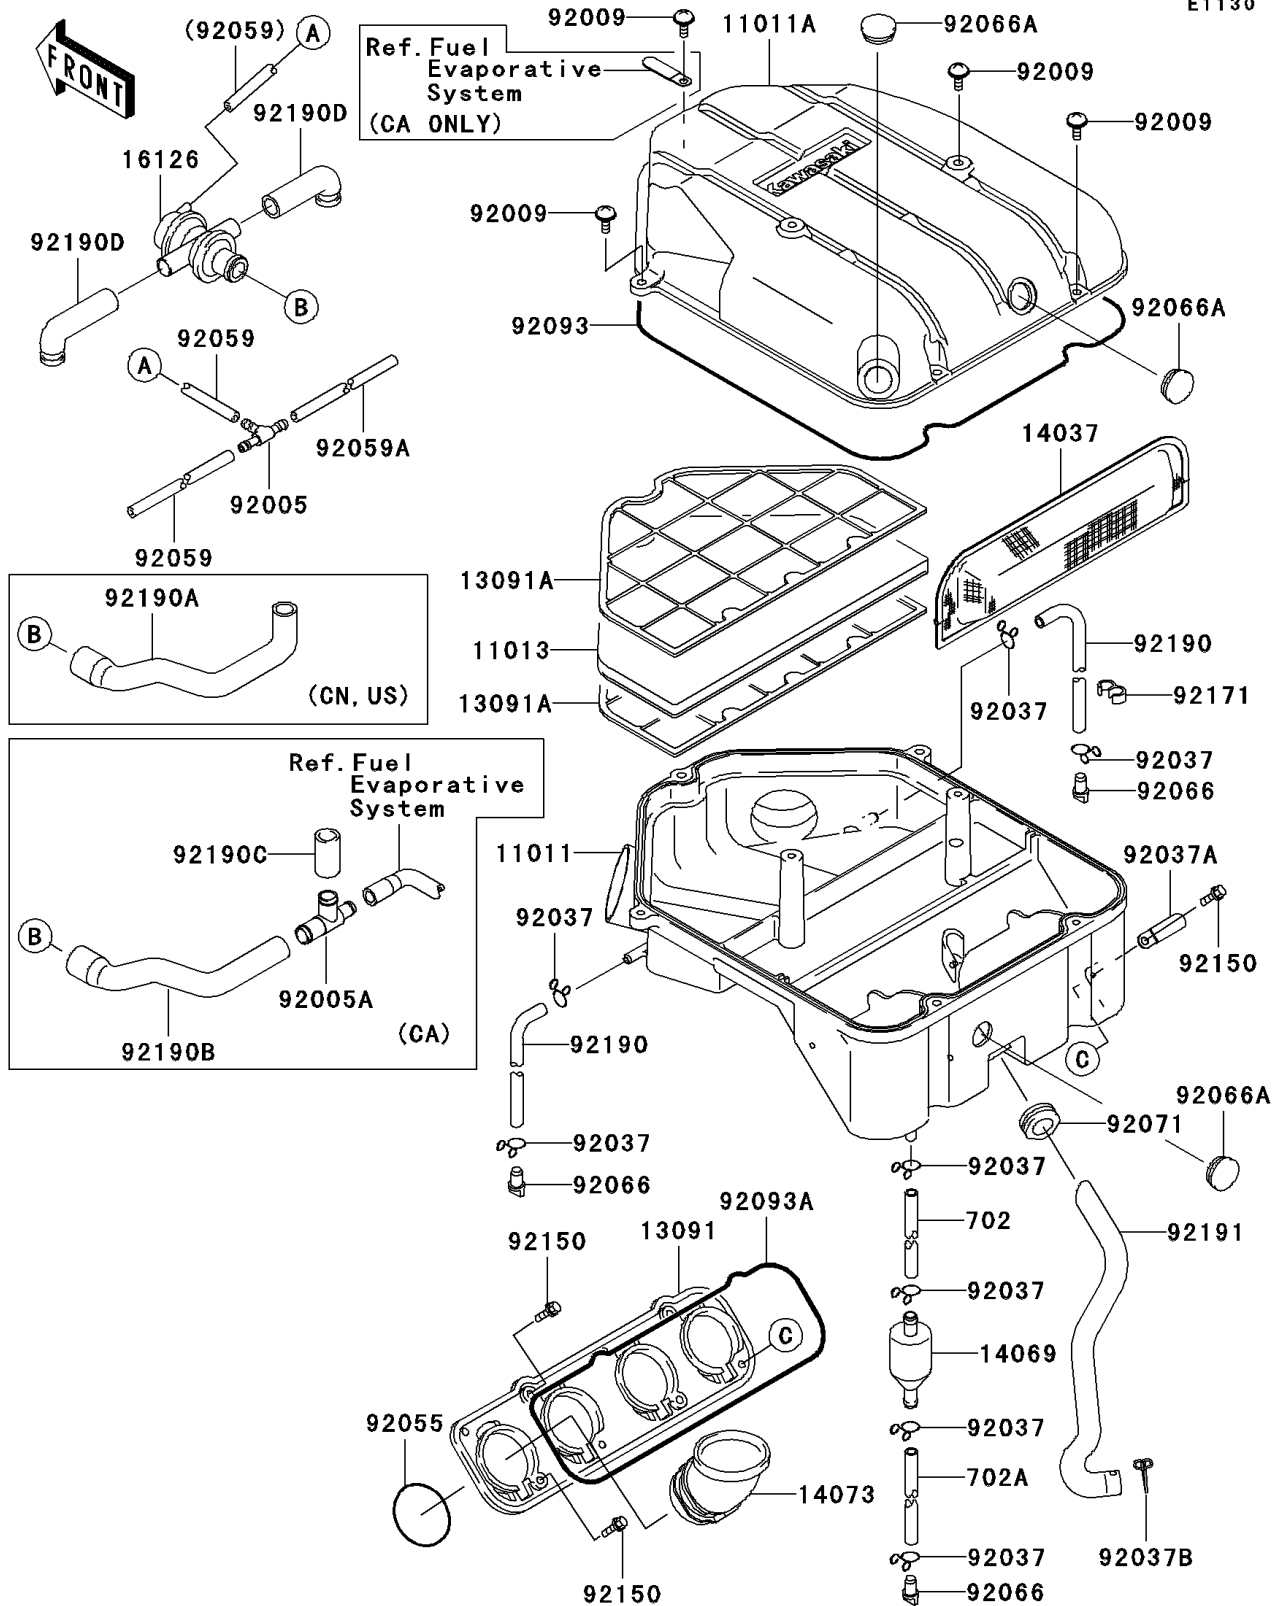

# 2005 ZZR1200 PARTS DIAGRAM

## 2005 ZZR1200 PARTS LIST

### Air Cleaner

ITEM NAME	PART NUMBER	QUANTITY
TUBE-RUBBER,7X10X170 (Ref # 702)	702A07170	1
TUBE-RUBBER,7X10X280 (Ref # 702A)	702A07280	1
CASE-AIR FILTER,LWR (Ref # 11011)	11011-1396	1
CASE-AIR FILTER,UPP (Ref # 11011A)	11011-1650	1
ELEMENT-AIR FILTER (Ref # 11013)	11013-1227	1
HOLDER,CARBURETOR (Ref # 13091)	13091-1818	1
HOLDER,ELEMENT (Ref # 13091A)	13091-1819	2
SCREEN,AIR FILTER (Ref # 14037)	14037-1305	1
BREATHER (Ref # 14069)	14069-1051	1
DUCT,AIR FILTER (Ref # 14073)	14073-1575	4
VALVE,AIR SWITCH (Ref # 16126)	16126-1416	1
FITTING,TUBE,T-TYPE (Ref # 92005)	92005-1017	1
SCREW,6X16 (Ref # 92009)	92009-1621	7
CLAMP,TUBE (Ref # 92037)	92037-147	8
CLAMP,L=45 (Ref # 92037A)	92037-1539	1
CLAMP,TUBE (Ref # 92037B)	92037-213	1
RING-O,67.7X3.1 (Ref # 92055)	92055-1434	4
TUBE,4X9X190 (Ref # 92059)	92059-1032	2
TUBE,FUEL,4X9X140 (Ref # 92059A)	92059-1230	1
PLUG,DRAIN (Ref # 92066)	92066-1211	3
PLUG (Ref # 92066A)	92066-1389	3
GROMMET (Ref # 92071)	92071-1165	1
SEAL,AIR FILTER CASE (Ref # 92093)	92093-1349	1
SEAL,AIR FILTER (Ref # 92093A)	92093-1350	1
BOLT,5X16 (Ref # 92150)	92150-1363	8
CLAMP (Ref # 92171)	92171-1184	1
TUBE,DIRT SIDE (Ref # 92190)	92190-1372	2
TUBE (Ref # 92190D)	92190-1436	2
TUBE,BLOWBY (Ref # 92191)	92191-1762	1

### Air Cleaner

ITEM NAME	PART NUMBER	QUANTITY
FITTING,T-TYPE (Ref # 92005A)	92005-1252	1
TUBE,VALVE-AIR FILTER (Ref # 92190A)	92190-1419	1
TUBE,SWITCH-FITTING (Ref # 92190B)	92190-1420	1
TUBE,FITTING-FILTER CASE (Ref # 92190C)	92190-1421	1