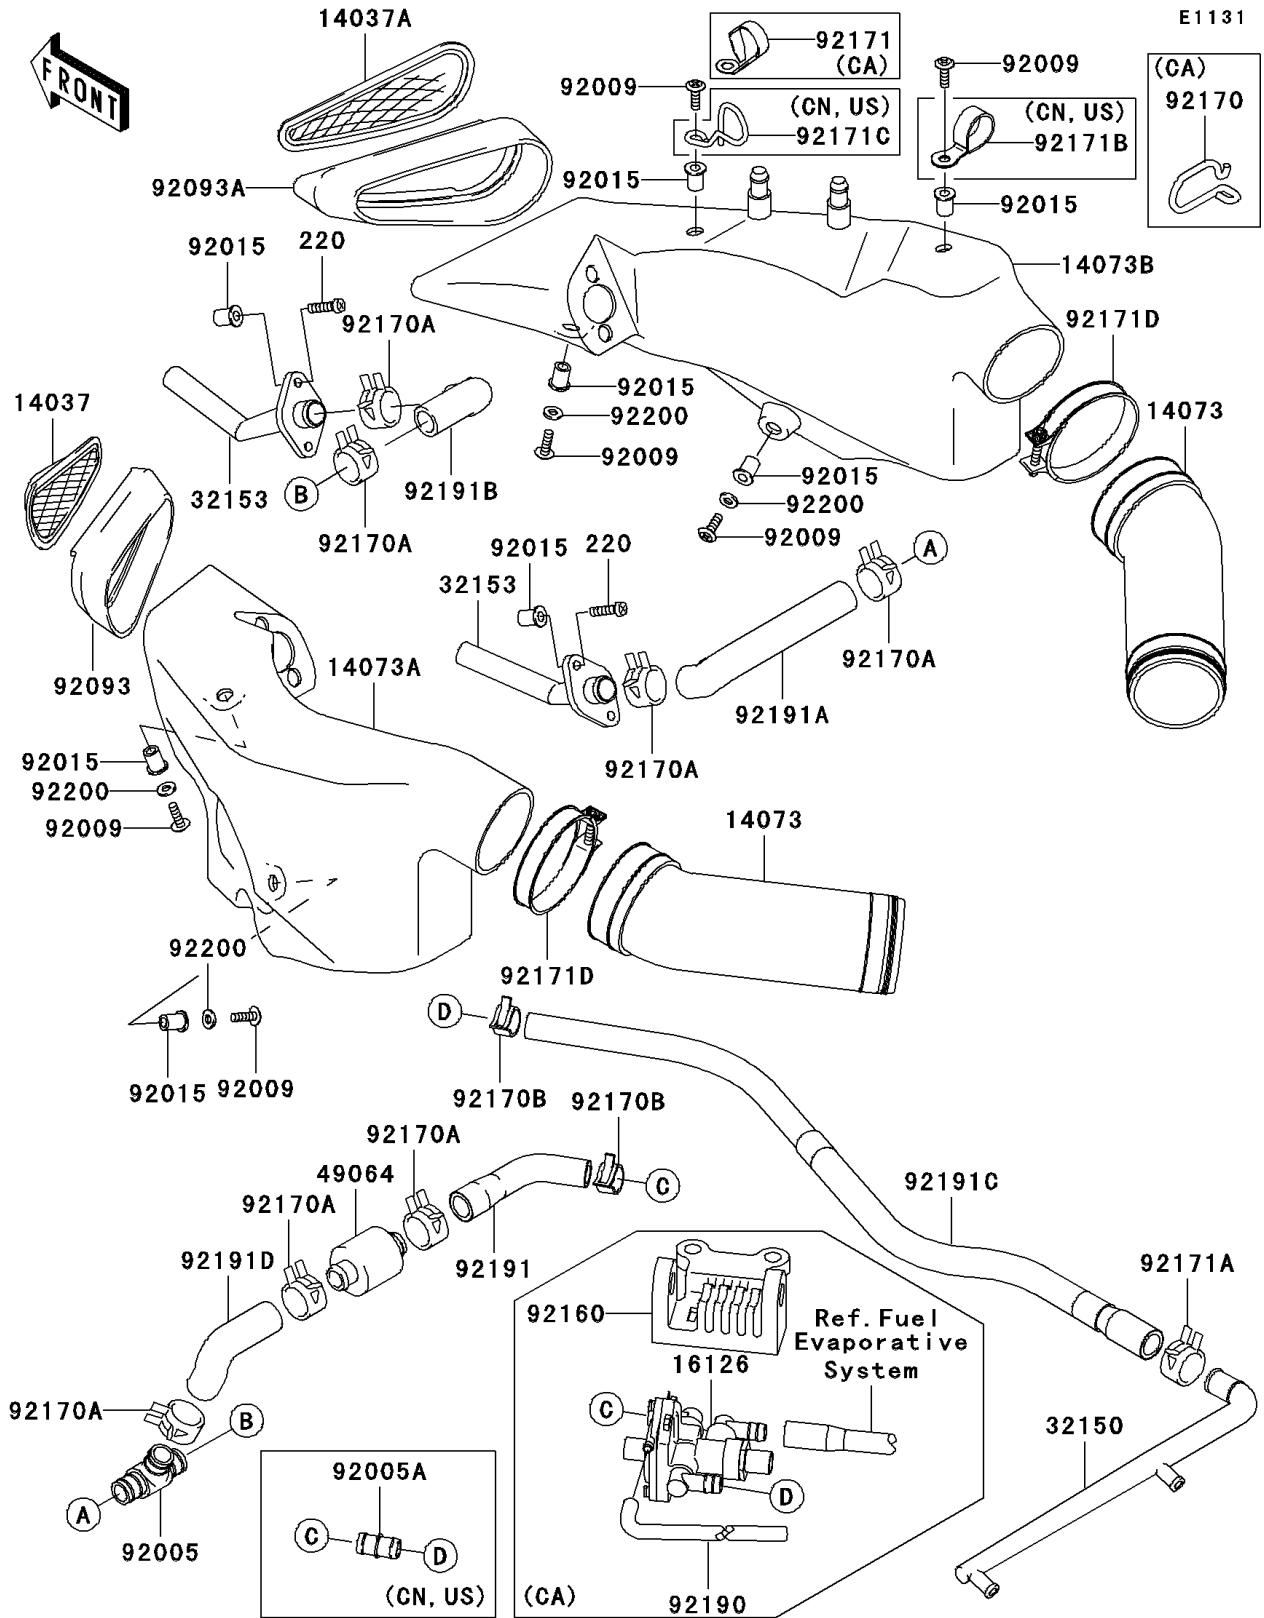

2004 ZZR1200 PARTS DIAGRAM

Air Duct

2004 ZZR1200 PARTS LIST

Air Duct

ITEM NAME	PART NUMBER	QUANTITY
SCREW-PAN-CROSS (Ref # 220)	220D0520	4
SCREEN,AIR DUCT,LH (Ref # 14037)	14037-1306	1
SCREEN,AIR DUCT,RH (Ref # 14037A)	14037-1307	1
DUCT,AIR FILTER (Ref # 14073)	14073-1554	2
DUCT,AIR INTAKE,LH (Ref # 14073A)	14073-1817	1
DUCT,AIR INTAKE,RH (Ref # 14073B)	14073-1818	1
PIPE (Ref # 32150)	32150-1820	1
PIPE,RAM VENT (Ref # 32153)	32153-1826	2
FILTER-AIR (Ref # 49064)	49064-1055	1
FITTING,TUBE,T-TYPE (Ref # 92005)	92005-1130	1
SCREW,5X16 (Ref # 92009)	92009-1909	6
NUT,WELL,5MM (Ref # 92015)	92015-1757	10
SEAL,AIR DUCT,LH (Ref # 92093)	92093-1561	1
SEAL,AIR DUCT,RH (Ref # 92093A)	92093-1562	1
CLAMP (Ref # 92170A)	92170-1060	7
CLAMP (Ref # 92170B)	92170-1118	2
CLAMP (Ref # 92171A)	92171-1277	1
CLAMP (Ref # 92171D)	92171-1563	2
TUBE,FILTER-CARBURETOR (Ref # 92191)	92191-1701	1
TUBE,AIR VENT,LH (Ref # 92191A)	92191-1702	1
TUBE,AIR VENT,RH (Ref # 92191B)	92191-1703	1
TUBE,FILTER-CARBURETOR (Ref # 92191C)	92191-1716	1
TUBE,FIT-FILTER (Ref # 92191D)	92191-1764	1
WASHER,NYLON,5.3X11.5X0.5 (Ref # 92200)	92200-1480	4
VALVE,CANISTER (Ref # 16126)	16126-1422	1
FITTING (Ref # 92005A)	92005-1247	1
DAMPER,VALVE (Ref # 92160)	92160-1241	1
CLAMP (Ref # 92170)	92170-1008	1
CLAMP (Ref # 92171)	92171-1099	1

2004 ZZR1200 PARTS LIST

Air Duct

ITEM NAME	PART NUMBER	QUANTITY
CLAMP (Ref # 92171B)	92171-1279	1
CLAMP,TUBE (Ref # 92171C)	92171-1507	1
TUBE,VALVE-HOLDER (Ref # 92190)	92190-1380	1