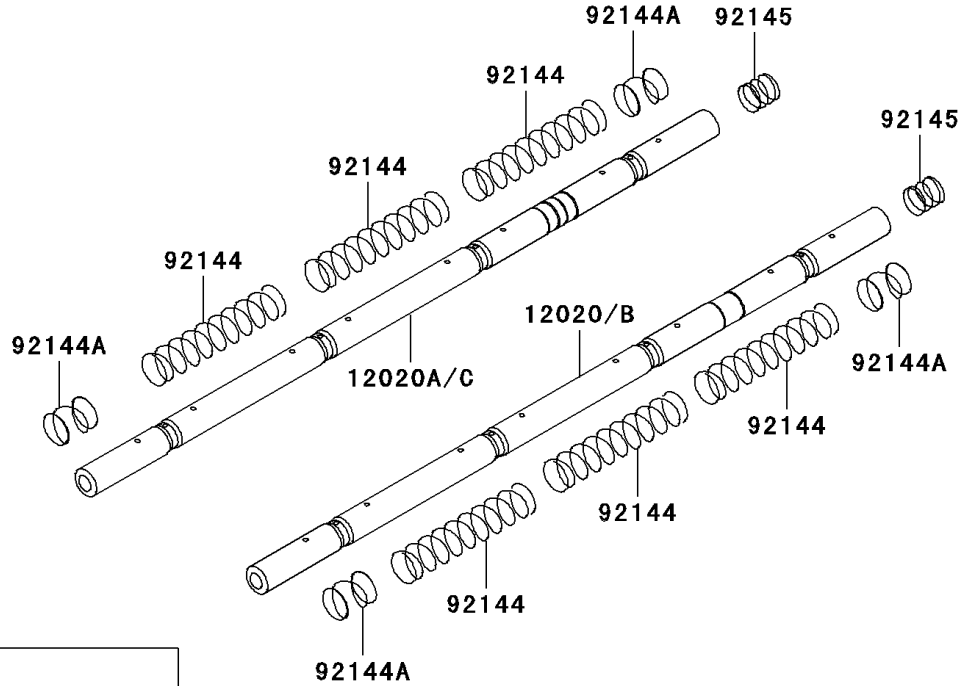

2005 ZZR1200 PARTS DIAGRAM

Valve(s)

E1210

2005 ZZR1200 PARTS LIST

Valve(s)

ITEM NAME	PART NUMBER	QUANTITY
VALVE-INTAKE (Ref # 12004)	12004-1115	8
VALVE-EXHAUST (Ref # 12005)	12005-1240	8
RETAINER-VALVE SPRING (Ref # 12009)	12009-1058	16
COLLET (Ref # 12011)	12011-1051	32
ARM-ROCKER (Ref # 12016)	12016-1134	16
SHAFT-ROCKER,INTAKE (Ref # 12020)	12020-1062	1
SHAFT-ROCKER,EXHAUST (Ref # 12020A)	12020-1063	1
SEAT-SPRING,12.1X16.2X0.5 (Ref # 16007)	16007-1177	16
SEAT-SPRING,17.5X23.8X0.5 (Ref # 16007A)	16007-1178	16
SPRING-ENGINE VALVE,INNER (Ref # 49078)	49078-1089	16
SPRING-ENGINE VALVE,OUTER (Ref # 49078A)	49078-1090	16
SHIM,T=2.00 (Ref # 92025)	92025-1870	AR
SHIM,T=2.05 (Ref # 92025A)	92025-1871	AR
SHIM,T=2.10 (Ref # 92025B)	92025-1872	AR
SHIM,T=2.15 (Ref # 92025C)	92025-1873	AR
SHIM,T=2.20 (Ref # 92025D)	92025-1874	AR
SHIM,T=2.25 (Ref # 92025E)	92025-1875	AR
SHIM,T=2.30 (Ref # 92025F)	92025-1876	AR
SHIM,T=2.35 (Ref # 92025G)	92025-1877	AR
SHIM,T=2.40 (Ref # 92025H)	92025-1878	AR
SHIM,T=2.45 (Ref # 92025I)	92025-1879	AR
SHIM,T=2.50 (Ref # 92025J)	92025-1880	AR
SHIM,T=2.55 (Ref # 92025K)	92025-1881	AR
SHIM,T=2.60 (Ref # 92025L)	92025-1882	AR
SHIM,T=2.65 (Ref # 92025M)	92025-1883	AR
SHIM,T=2.70 (Ref # 92025N)	92025-1884	AR
SHIM,T=2.75 (Ref # 92025O)	92025-1885	AR
SHIM,T=2.80 (Ref # 92025P)	92025-1886	AR
SHIM,T=2.85 (Ref # 92025Q)	92025-1887	AR

2005 ZZR1200 PARTS LIST

Valve(s)

ITEM NAME	PART NUMBER	QUANTITY
SHIM,T=2.90 (Ref # 92025R)	92025-1888	AR
SHIM,T=2.95 (Ref # 92025S)	92025-1889	AR
SHIM,T=3.00 (Ref # 92025T)	92025-1890	AR
SHIM,T=2.425 (Ref # 92025U)	92025-1982	AR
SHIM,T=2.475 (Ref # 92025V)	92025-1983	AR
SHIM,T=2.525 (Ref # 92025W)	92025-1984	AR
SHIM,T=2.575 (Ref # 92025X)	92025-1985	AR
SEAL-OIL,VSB58.558 (Ref # 92049)	92049-1218	16
SPRING,ROCKER ARM,LONG (Ref # 92144)	92144-1254	6
SPRING,ROCKER ARM,SHORT (Ref # 92144A)	92144-1255	4
SPRING,WHITE (Ref # 92145)	92145-1549	2
SHIM,T=2.375 (Ref # 92180)	92180-1058	AR
SHIM,T=2.625 (Ref # 92180A)	92180-1059	AR