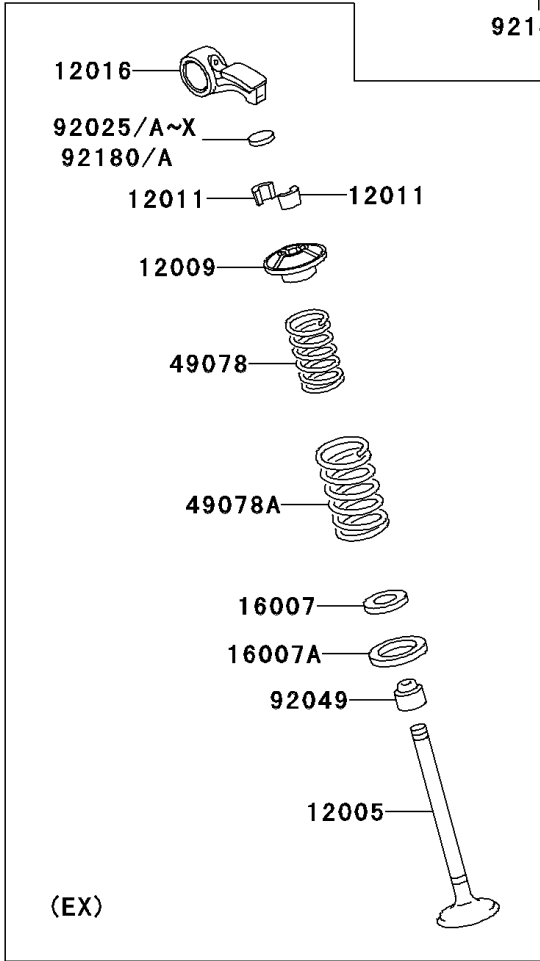

2005 ZZR1200 PARTS DIAGRAM

Valve(s)

E1210

2005 ZZR1200 PARTS LIST

Valve(s)

ITEM NAME	PART NUMBER	QUANTITY
VALVE-INTAKE (Ref # 12004)	12004-1115	8
VALVE-EXHAUST (Ref # 12005)	12005-1240	8
RETAINER-VALVE SPRING (Ref # 12009)	12009-1058	16
COLLET (Ref # 12011)	12011-1051	32
ARM-ROCKER (Ref # 12016)	12016-1134	16
SHAFT-ROCKER,INTAKE (Ref # 12020)	12020-1062	1
SHAFT-ROCKER,EXHAUST (Ref # 12020A)	12020-1063	1
SEAT-SPRING,12.1X16.2X0.5 (Ref # 16007)	16007-1177	16
SEAT-SPRING,17.5X23.8X0.5 (Ref # 16007A)	16007-1178	16
SPRING-ENGINE VALVE,INNER (Ref # 49078)	49078-1089	16
SPRING-ENGINE VALVE,OUTER (Ref # 49078A)	49078-1090	16
SHIM,T=2.00 (Ref # 92025)	92025-1870	AR
SHIM,T=2.05 (Ref # 92025A)	92025-1871	AR
SHIM,T=2.10 (Ref # 92025B)	92025-1872	AR
SHIM,T=2.15 (Ref # 92025C)	92025-1873	AR
SHIM,T=2.20 (Ref # 92025D)	92025-1874	AR
SHIM,T=2.25 (Ref # 92025E)	92025-1875	AR
SHIM,T=2.30 (Ref # 92025F)	92025-1876	AR
SHIM,T=2.35 (Ref # 92025G)	92025-1877	AR
SHIM,T=2.40 (Ref # 92025H)	92025-1878	AR
SHIM,T=2.45 (Ref # 92025I)	92025-1879	AR
SHIM,T=2.50 (Ref # 92025J)	92025-1880	AR
SHIM,T=2.55 (Ref # 92025K)	92025-1881	AR
SHIM,T=2.60 (Ref # 92025L)	92025-1882	AR
SHIM,T=2.65 (Ref # 92025M)	92025-1883	AR
SHIM,T=2.70 (Ref # 92025N)	92025-1884	AR
SHIM,T=2.75 (Ref # 92025O)	92025-1885	AR
SHIM,T=2.80 (Ref # 92025P)	92025-1886	AR
SHIM,T=2.85 (Ref # 92025Q)	92025-1887	AR

2005 ZZR1200 PARTS LIST

Valve(s)

ITEM NAME	PART NUMBER	QUANTITY
SHIM,T=2.90 (Ref # 92025R)	92025-1888	AR
SHIM,T=2.95 (Ref # 92025S)	92025-1889	AR
SHIM,T=3.00 (Ref # 92025T)	92025-1890	AR
SHIM,T=2.425 (Ref # 92025U)	92025-1982	AR
SHIM,T=2.475 (Ref # 92025V)	92025-1983	AR
SHIM,T=2.525 (Ref # 92025W)	92025-1984	AR
SHIM,T=2.575 (Ref # 92025X)	92025-1985	AR
SEAL-OIL,VSB58.558 (Ref # 92049)	92049-1218	16
SPRING,ROCKER ARM,LONG (Ref # 92144)	92144-1254	6
SPRING,ROCKER ARM,SHORT (Ref # 92144A)	92144-1255	4
SPRING,WHITE (Ref # 92145)	92145-1549	2
SHIM,T=2.375 (Ref # 92180)	92180-1058	AR
SHIM,T=2.625 (Ref # 92180A)	92180-1059	AR