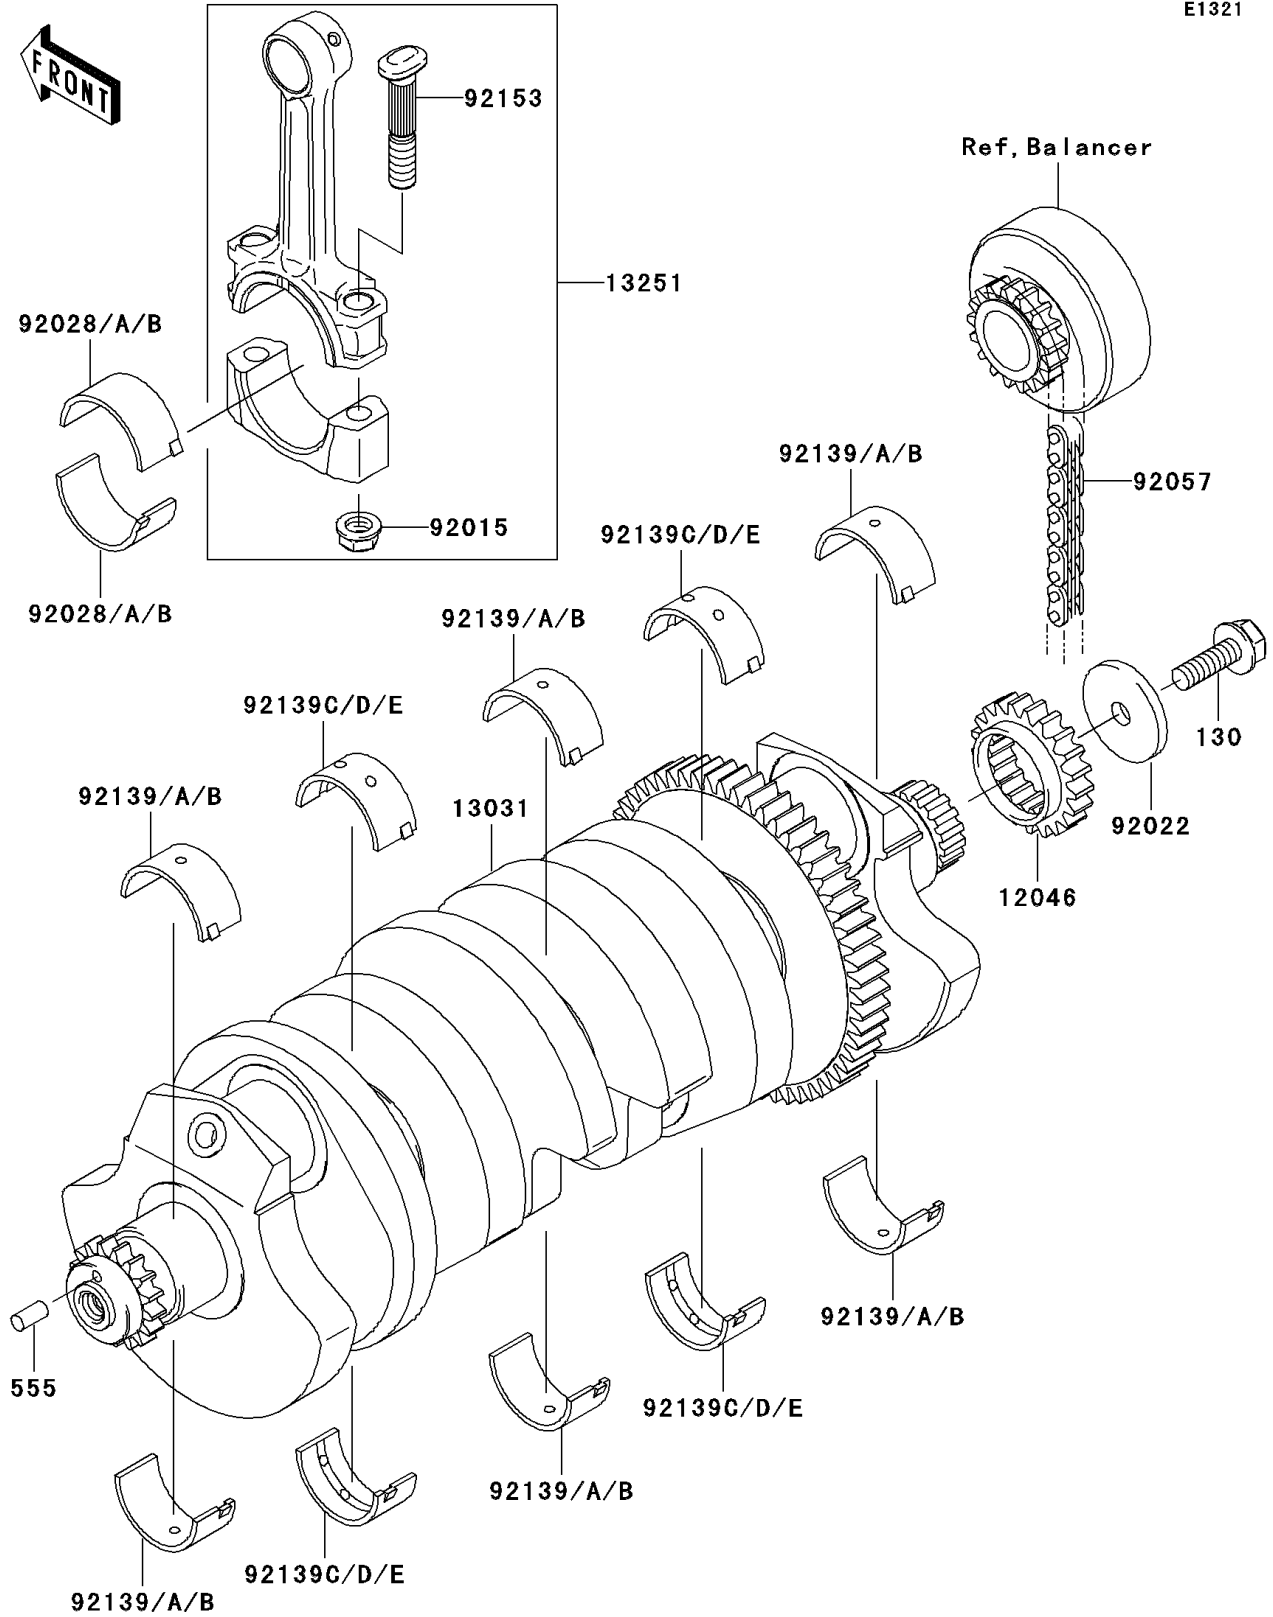

2004 ZZR1200 PARTS DIAGRAM

Crankshaft

E1321

2004 ZZR1200 PARTS LIST

Crankshaft

ITEM NAME	PART NUMBER	QUANTITY
BOLT-FLANGED,8X25 (Ref # 130)	130G0825	1
PIN-SPRING (Ref # 555)	555A0412	1
SPROCKET,21T (Ref # 12046)	12046-1084	1
CRANKSHAFT-COMP (Ref # 13031)	13031-1496	1
ROD-ASSY-CONNECTING,I (Ref # 13251)	13251-1139-II	4
NUT,CONNECTING ROD (Ref # 92015)	92015-1559	8
WASHER,8.5X36X4 (Ref # 92022)	92022-1633	1
BUSHING,CONNECTING ROD,BLACK (Ref # 92028)	92028-1679	AR
BUSHING,CONNECTING ROD,BLUE (Ref # 92028A)	92028-1680	AR
BUSHING,CONNECTING ROD,WHITE (Ref # 92028B)	92028-1681	AR
CHAIN,GENERATOR (Ref # 92057)	92057-1209	1
BUSHING,CRANKSHAFT,BLUE (Ref # 92139)	92139-1068	AR
BUSHING,CRANKSHAFT,BLACK (Ref # 92139A)	92139-1069	AR
BUSHING,CRANKSHAFT,BROWN (Ref # 92139B)	92139-1070	AR
BUSHING,CRANKSHAFT,BLUE (Ref # 92139C)	92139-1071	AR
BUSHING,CRANKSHAFT,BLACK (Ref # 92139D)	92139-1072	AR
BUSHING,CRANKSHAFT,BROWN (Ref # 92139E)	92139-1073	AR
BOLT (Ref # 92153)	92153-1102	8