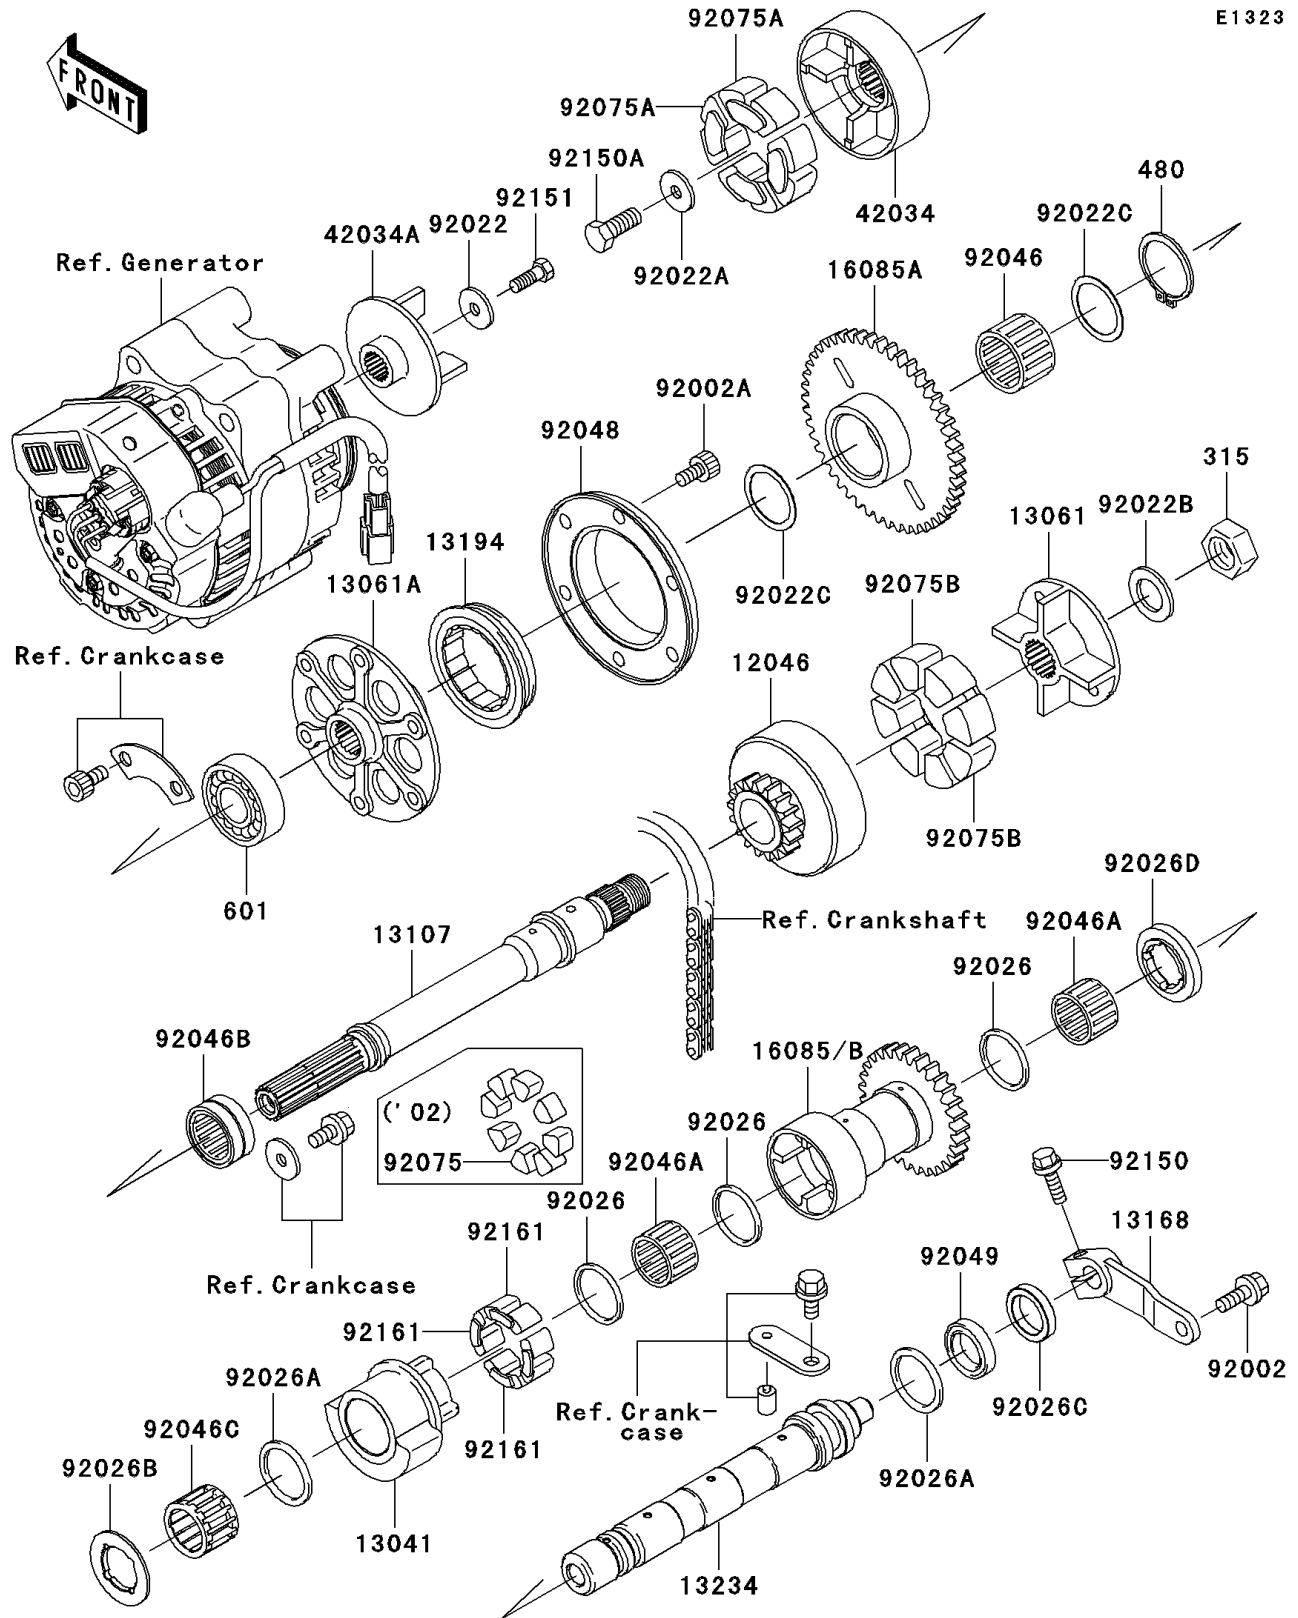

2004 ZZR1200 PARTS DIAGRAM

Balancer

2004 ZZR1200 PARTS LIST

Balancer

ITEM NAME	PART NUMBER	QUANTITY
NUT-HEX-FINE (Ref # 315)	315G1600	1
CIRCLIP-TYPE-C,25MM (Ref # 480)	480J2500	1
BEARING-BALL,#6203 (Ref # 601)	601A6203	1
SPROCKET,GENERATOR (Ref # 12046)	12046-1083	1
BALANCER (Ref # 13041)	13041-1132	1
BOSS,SPROCKET (Ref # 13061)	13061-1183	1
BOSS (Ref # 13061A)	13061-1264	1
SHAFT (Ref # 13107)	13107-1108	1
LEVER,BALANCER (Ref # 13168)	13168-1529	1
CLUTCH-ONEWAY (Ref # 13194)	13194-1086	1
SHAFT-COMP,BLANCER (Ref # 13234)	13234-1118	1
GEAR (Ref # 16085)	16085-0001	1
GEAR,ONEWAY CLUTCH (Ref # 16085A)	16085-1173	1
COUPLING (Ref # 42034)	42034-1055	1
COUPLING (Ref # 42034A)	42034-1056	1
BOLT,6X16 (Ref # 92002)	92002-1439	1
BOLT,SOCKET,6X12 (Ref # 92002A)	92002-1796	6
WASHER,6X19.5X2 (Ref # 92022)	92022-1517	1
WASHER,8X22X3 (Ref # 92022A)	92022-1518	1
WASHER,16X26X2 (Ref # 92022B)	92022-1519	1
WASHER,25.3X32X0.5 (Ref # 92022C)	92022-225	2
SPACER,21.3X24.3X1.5 (Ref # 92026)	92026-1213	3
SPACER,21.3X26X1 (Ref # 92026A)	92026-1223	2
SPACER (Ref # 92026B)	92026-1271	1
SPACER,19.1X26.5X5 (Ref # 92026C)	92026-1608	1
SPACER,GEAR,RH (Ref # 92026D)	92026-1620	1
BEARING-NEEDLE,K253020S (Ref # 92046)	92046-1022	1
BEARING-NEEDLE,K21X25X17V2 (Ref # 92046A)	92046-1105	2
BEARING-NEEDLE,RNA4903 (Ref # 92046B)	92046-1109	1

2004 ZZR1200 PARTS LIST

Balancer

ITEM NAME	PART NUMBER	QUANTITY
BEARING-NEEDLE (Ref # 92046C)	92046-1155	1
RACE,ONEWAY CLUTCH (Ref # 92048)	92048-1068	1
SEAL-OIL (Ref # 92049)	92049-1569	1
DAMPER,COUPLING (Ref # 92075A)	92075-1790	4
DAMPER,COUPLING (Ref # 92075B)	92075-1810	4
BOLT,6X20 (Ref # 92150)	92150-1010	1
BOLT (Ref # 92150A)	92150-1488	1
BOLT,6X16 (Ref # 92151)	92151-1652	1
DAMPER (Ref # 92161)	92161-0001	4