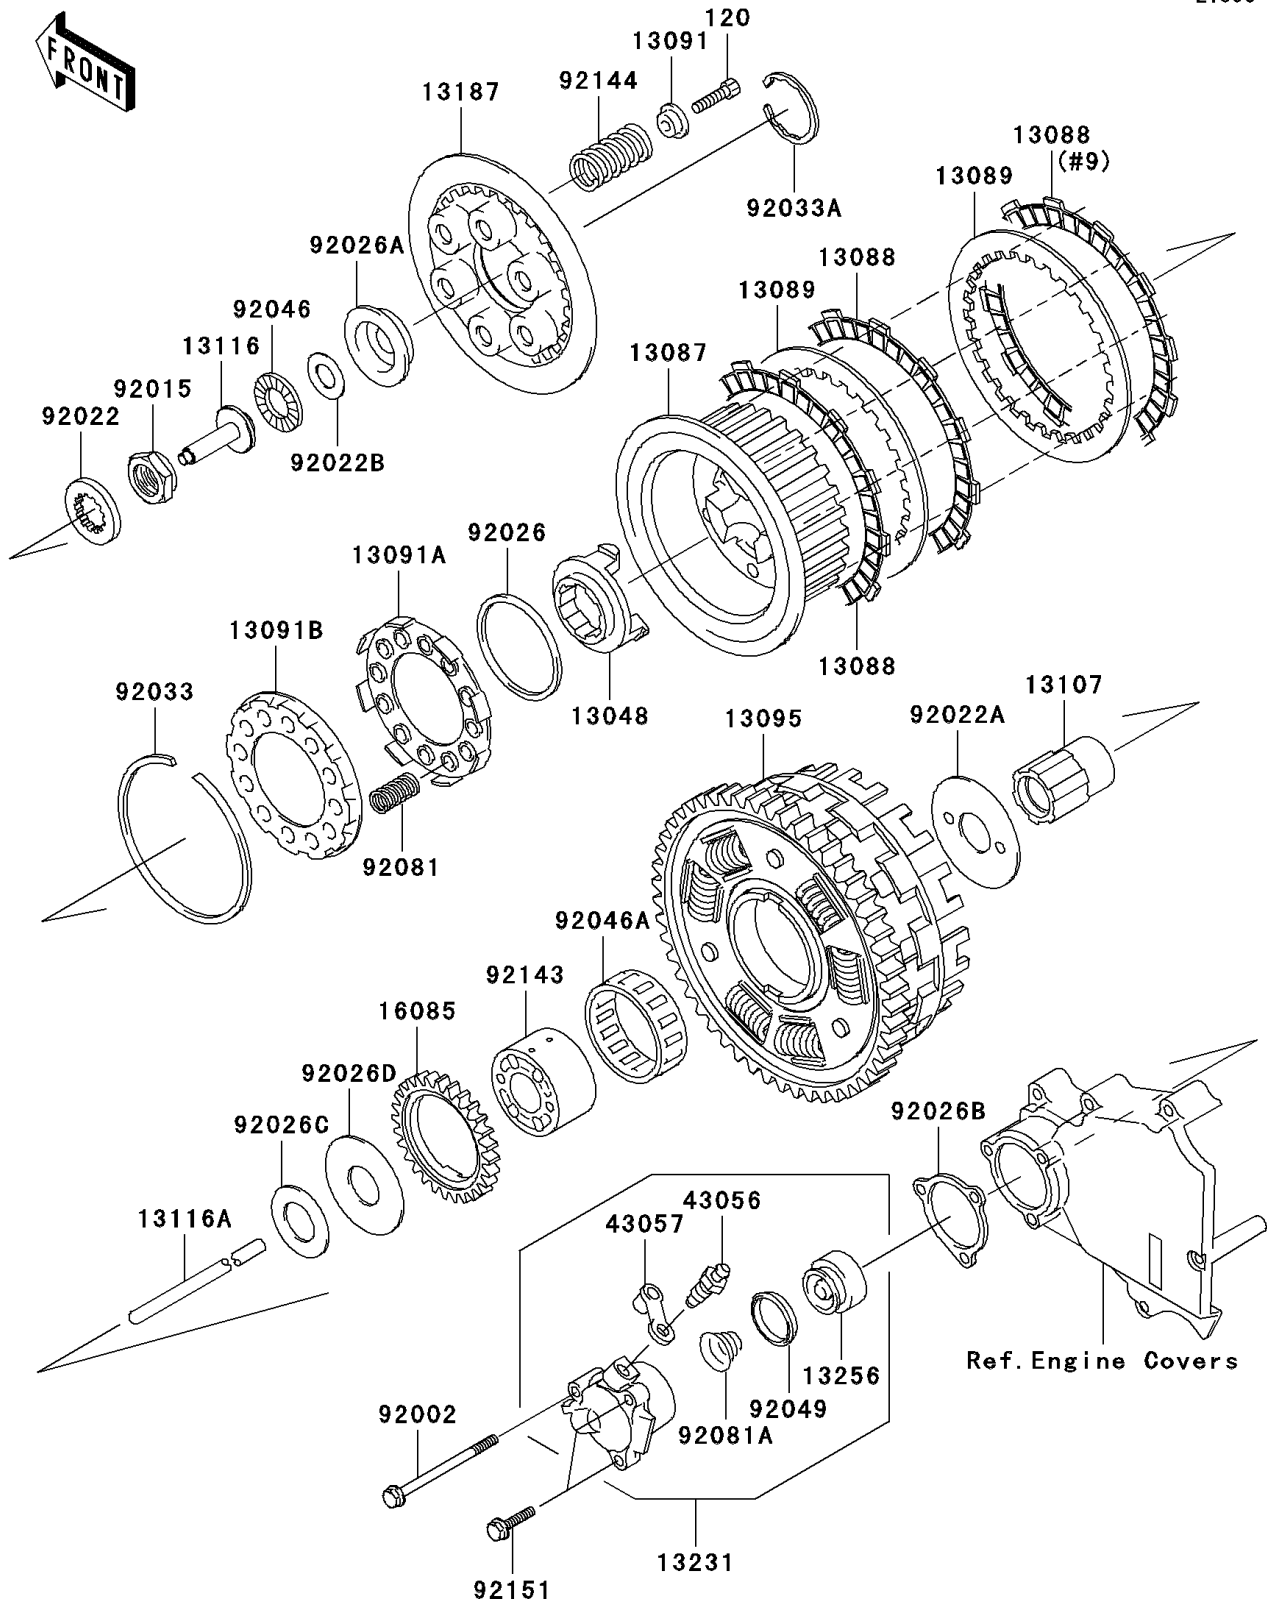

2004 ZZR1200 PARTS DIAGRAM

Clutch

E1350

2004 ZZR1200 PARTS LIST

Clutch

ITEM NAME	PART NUMBER	QUANTITY
BOLT-SOCKET,6X25 (Ref # 120)	120Q0625	6
CAM-DAMPER (Ref # 13048)	13048-1007	1
HUB-CLUTCH (Ref # 13087)	13087-1121	1
PLATE-FRICTION (Ref # 13088)	13088-1145	9
PLATE-CLUTCH (Ref # 13089)	13089-1092	8
HOLDER,CLUTCH SPRING (Ref # 13091)	13091-1041	6
HOLDER,DAMPER SPRING,RH (Ref # 13091A)	13091-1042	1
HOLDER,DAMPER SPRING,LH (Ref # 13091B)	13091-1043	1
HOUSING-COMP-CLUTCH (Ref # 13095)	13095-1415	1
SHAFT,CLUTCH (Ref # 13107)	13107-1299	1
ROD-PUSH,CLUTCH (Ref # 13116)	13116-1102	1
ROD-PUSH,CLUTCH (Ref # 13116A)	13116-1140	1
PLATE-CLUTCH OPERATING (Ref # 13187)	13187-1069	1
RELEASE-ASSY-CLUTCH (Ref # 13231)	13231-1076	1
PISTON (Ref # 13256)	13256-1052	1
GEAR,OIL PUMP,37T (Ref # 16085)	16085-1235	1
BREATHER (Ref # 43056)	43056-1052	1
CAP-BREATHER (Ref # 43057)	43057-1001	1
BOLT,6X80 (Ref # 92002)	92002-1568	1
NUT,20MM (Ref # 92015)	92015-1555	1
WASHER,TOOTHED,25X40X5 (Ref # 92022)	92022-1114	1
WASHER,CLUTCH THRUST (Ref # 92022A)	92022-1221	1
WASHER,15.1X29X1.0 (Ref # 92022B)	92022-1463	1
SPACER,59X70X3.5 (Ref # 92026)	92026-1043	1
SPACER,CLUTCH (Ref # 92026A)	92026-1202	1
SPACER,CLUTCH RELEASE (Ref # 92026B)	92026-1263	1
SPACER,25X45X2.0 (Ref # 92026C)	92026-1306	1
SPACER,25X62X2.0 (Ref # 92026D)	92026-1307	1
RING-SNAP (Ref # 92033)	92033-1029	1

2004 ZZR1200 PARTS LIST

Clutch

ITEM NAME	PART NUMBER	QUANTITY
RING-SNAP,50MM (Ref # 92033A)	92033-1177	1
BEARING-NEEDLE,AXK1102 (Ref # 92046)	92046-1052	1
BEARING-NEEDLE,K550X62X18 (Ref # 92046A)	92046-1200	1
SEAL-OIL,PISTON (Ref # 92049)	92049-1165	1
SPRING,CLUTCH DAMPER (Ref # 92081)	92081-1115	12
SPRING,CLUTCH RELEASE (Ref # 92081A)	92081-1644	1
COLLAR,CLUTCH (Ref # 92143)	92143-1429	1
SPRING,CLUTCH (Ref # 92144)	92144-1473	6
BOLT,6X25 (Ref # 92151)	92151-1190	2