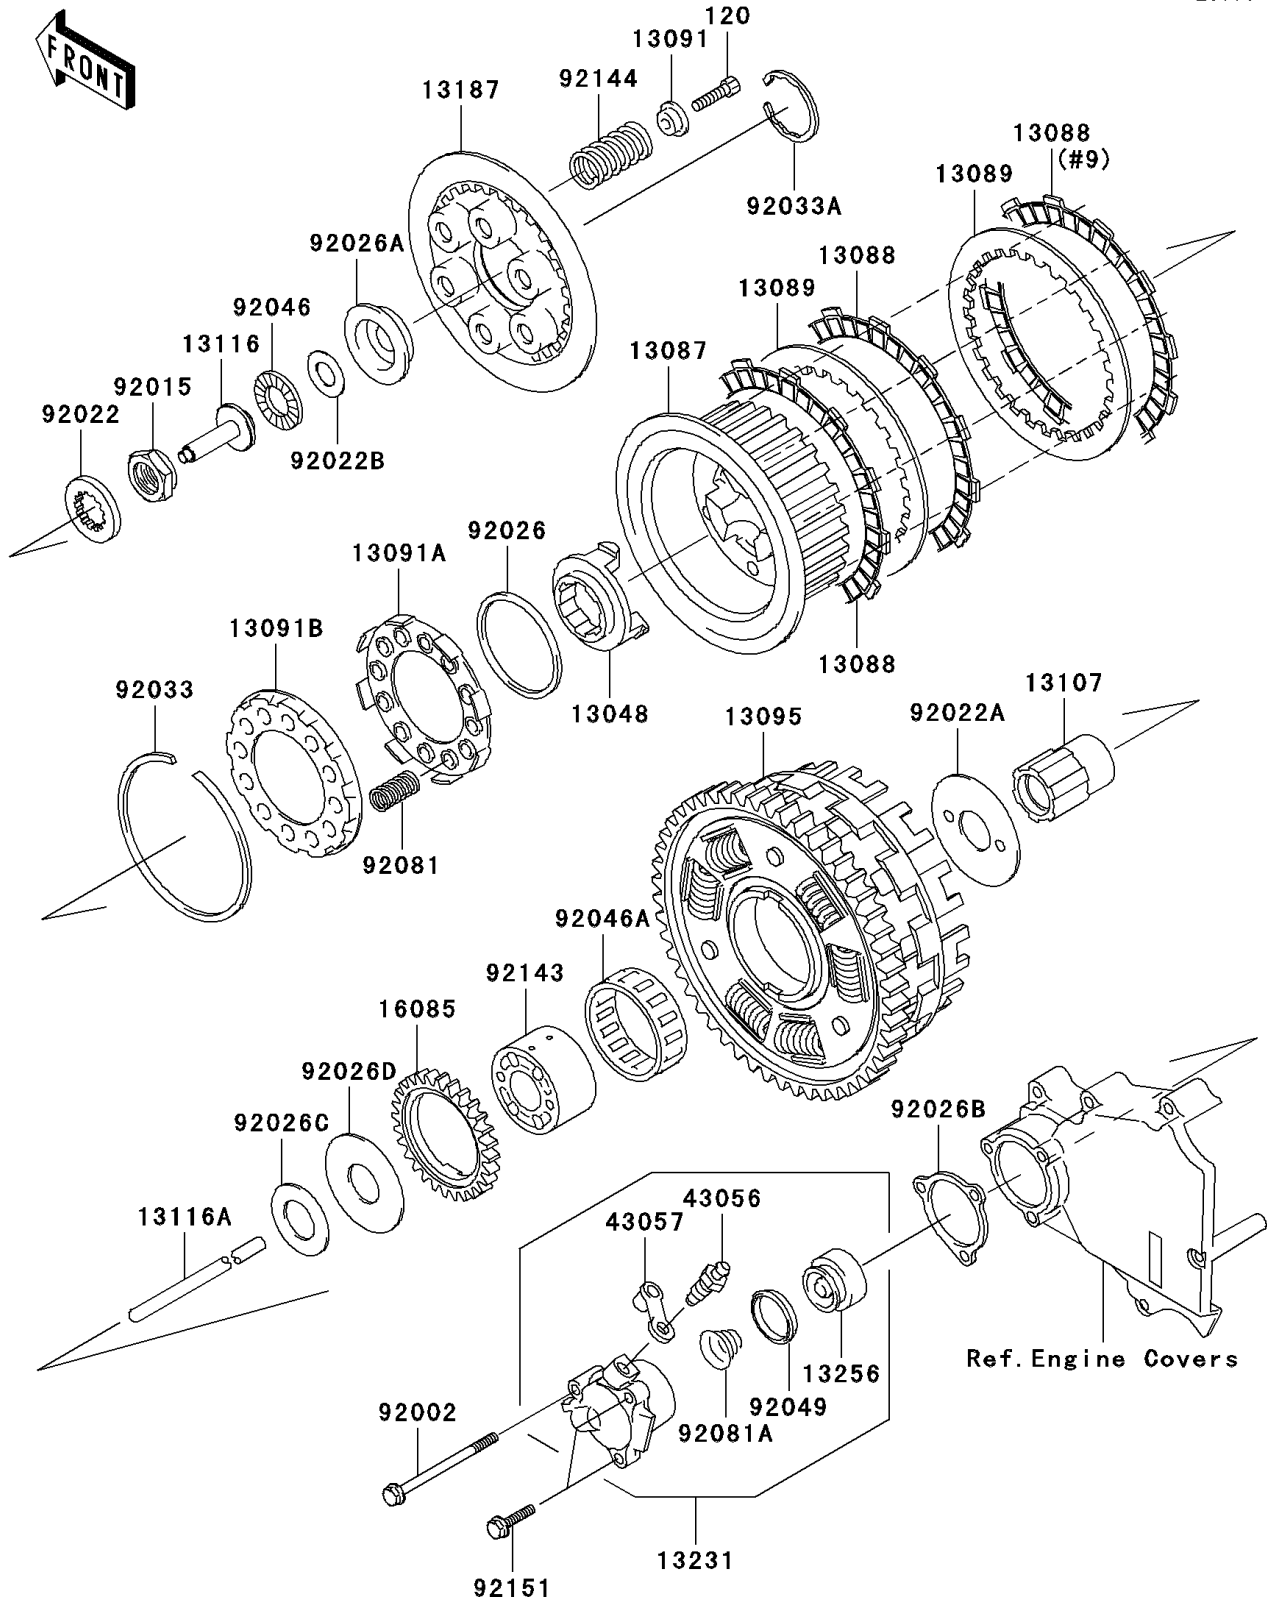

2005 ZZR1200 PARTS DIAGRAM

Clutch

E1350

2005 ZZR1200 PARTS LIST

Clutch

ITEM NAME	PART NUMBER	QUANTITY
BOLT-SOCKET,6X25 (Ref # 120)	120Q0625	6
CAM-DAMPER (Ref # 13048)	13048-1007	1
HUB-CLUTCH (Ref # 13087)	13087-1121	1
PLATE-FRICTION (Ref # 13088)	13088-1145	9
PLATE-CLUTCH (Ref # 13089)	13089-1092	8
HOLDER,CLUTCH SPRING (Ref # 13091)	13091-1041	6
HOLDER,DAMPER SPRING,RH (Ref # 13091A)	13091-1042	1
HOLDER,DAMPER SPRING,LH (Ref # 13091B)	13091-1043	1
HOUSING-COMP-CLUTCH (Ref # 13095)	13095-1415	1
SHAFT,CLUTCH (Ref # 13107)	13107-1299	1
ROD-PUSH,CLUTCH (Ref # 13116)	13116-1102	1
ROD-PUSH,CLUTCH (Ref # 13116A)	13116-1140	1
PLATE-CLUTCH OPERATING (Ref # 13187)	13187-1069	1
RELEASE-ASSY-CLUTCH (Ref # 13231)	13231-1076	1
PISTON (Ref # 13256)	13256-1052	1
GEAR,OIL PUMP,37T (Ref # 16085)	16085-1235	1
BREATHER (Ref # 43056)	43056-1052	1
CAP-BREATHER (Ref # 43057)	43057-1001	1
BOLT,6X80 (Ref # 92002)	92002-1568	1
NUT,20MM (Ref # 92015)	92015-1555	1
WASHER,TOOTHED,25X40X5 (Ref # 92022)	92022-1114	1
WASHER,CLUTCH THRUST (Ref # 92022A)	92022-1221	1
WASHER,15.1X29X1.0 (Ref # 92022B)	92022-1463	1
SPACER,59X70X3.5 (Ref # 92026)	92026-1043	1
SPACER,CLUTCH (Ref # 92026A)	92026-1202	1
SPACER,CLUTCH RELEASE (Ref # 92026B)	92026-1263	1
SPACER,25X45X2.0 (Ref # 92026C)	92026-1306	1
SPACER,25X62X2.0 (Ref # 92026D)	92026-1307	1
RING-SNAP (Ref # 92033)	92033-1029	1

2005 ZZR1200 PARTS LIST

Clutch

ITEM NAME	PART NUMBER	QUANTITY
RING-SNAP,50MM (Ref # 92033A)	92033-1177	1
BEARING-NEEDLE,AXK1102 (Ref # 92046)	92046-1052	1
BEARING-NEEDLE,K550X62X18 (Ref # 92046A)	92046-1200	1
SEAL-OIL,PISTON (Ref # 92049)	92049-1165	1
SPRING,CLUTCH DAMPER (Ref # 92081)	92081-1115	12
SPRING,CLUTCH RELEASE (Ref # 92081A)	92081-1644	1
COLLAR,CLUTCH (Ref # 92143)	92143-1429	1
SPRING,CLUTCH (Ref # 92144)	92144-1473	6
BOLT,6X25 (Ref # 92151)	92151-1190	2