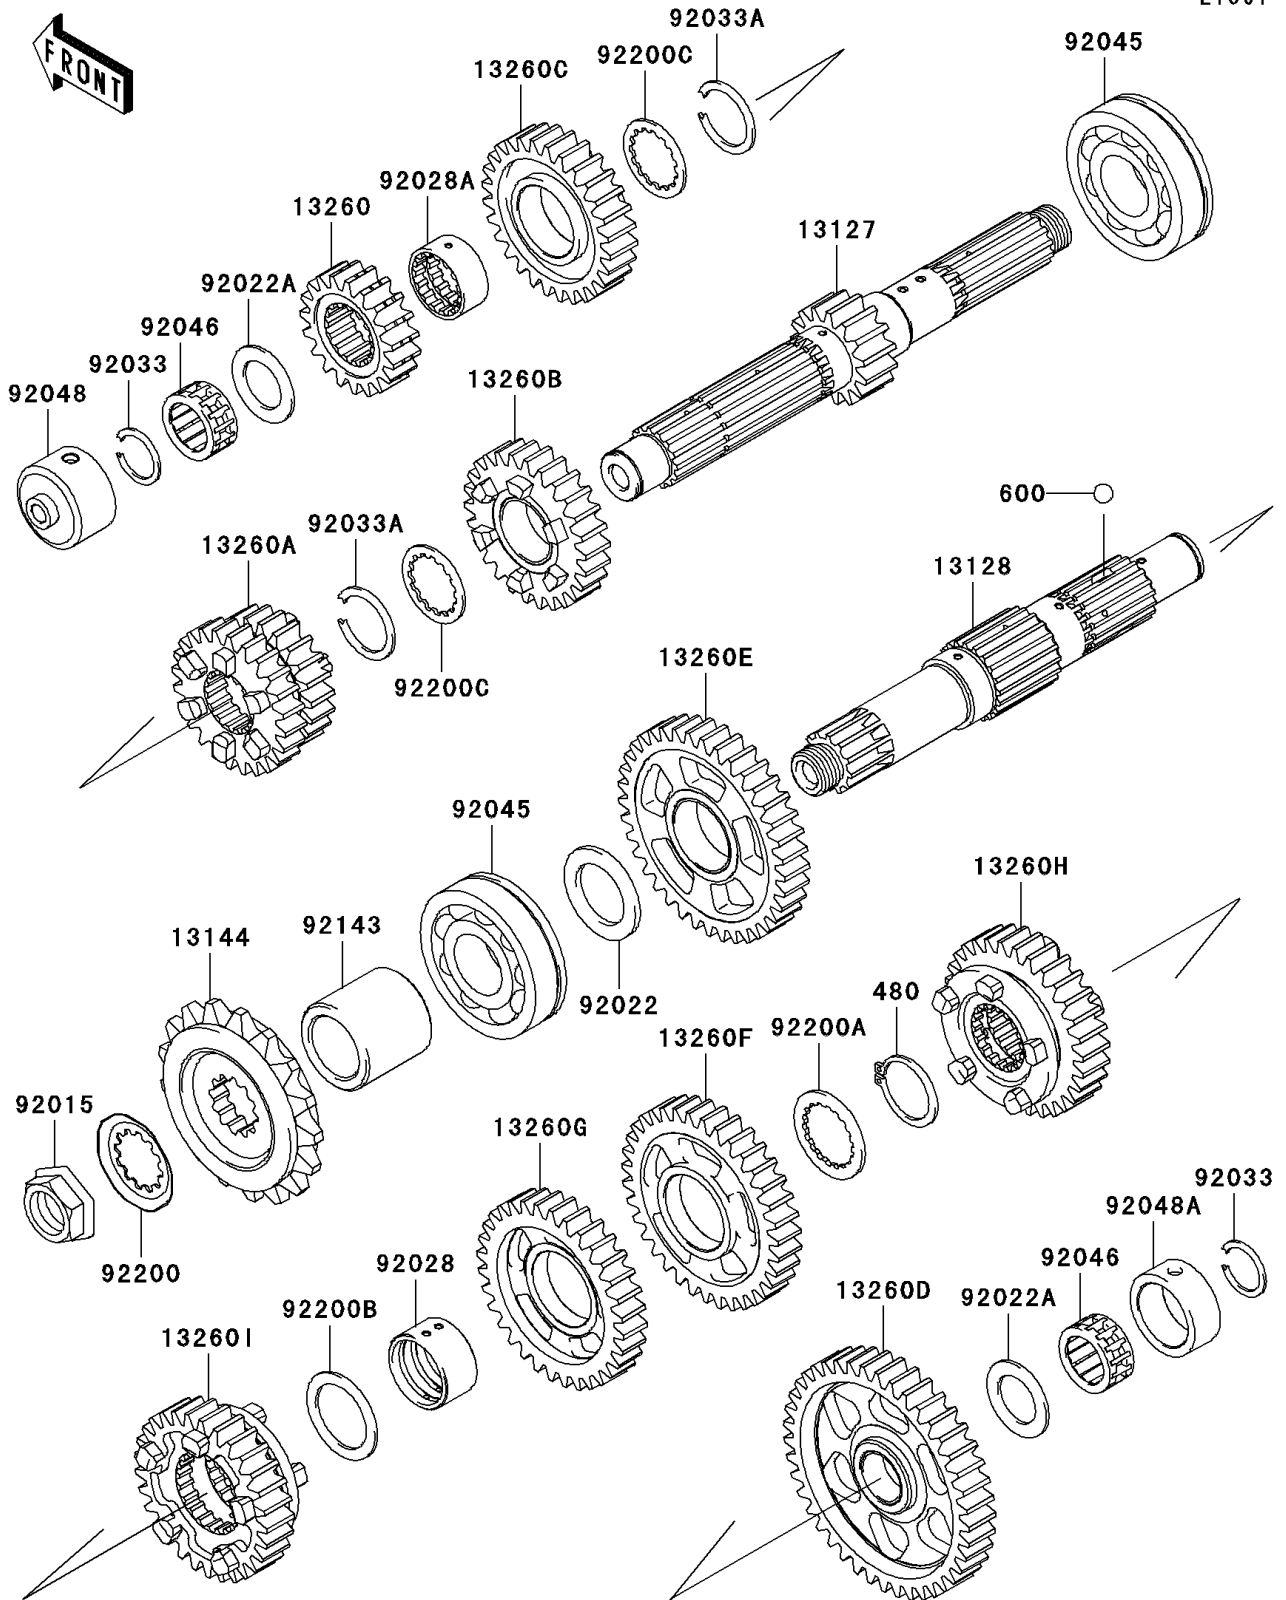

2004 ZZR1200 PARTS DIAGRAM

Transmission

E1361

2004 ZZR1200 PARTS LIST

Transmission

ITEM NAME	PART NUMBER	QUANTITY
CIRCLIP (Ref # 480)	480J2900	1
BALL-STEEL,5/32" (Ref # 600)	600A0500	3
SHAFT-TRANSMISSION INPUT,15T (Ref # 13127)	13127-1291	1
SHAFT-TRANSMISSION OUTPUT (Ref # 13128)	13128-1255	1
SPROCKET-OUTPUT,17T (Ref # 13144)	13144-1224	1
GEAR,INPUT 2ND,19T (Ref # 13260)	13260-1952	1
GEAR,INPUT 3RD&4TH,22T&24T (Ref # 13260A)	13260-1953	1
GEAR,INPUT 5TH,26T (Ref # 13260B)	13260-1954	1
GEAR,INPUT TOP,28T (Ref # 13260C)	13260-1955	1
GEAR,OUTPUT LOW,41T (Ref # 13260D)	13260-1956	1
GEAR,OUTPUT 2ND,37T (Ref # 13260E)	13260-1957	1
GEAR,OUTPUT 3RD,35T (Ref # 13260F)	13260-1958	1
GEAR,OUTPUT 4TH,32T (Ref # 13260G)	13260-1959	1
GEAR,OUTPUT 5TH,30T (Ref # 13260H)	13260-1960	1
GEAR,OUTPUT TOP,29T (Ref # 13260I)	13260-1961	1
NUT,20MM (Ref # 92015)	92015-1210	1
WASHER,28.3X42X2.9 (Ref # 92022)	92022-1219	1
WASHER,22.3X35X1.6 (Ref # 92022A)	92022-212	2
BUSHING,OUTPUT,3RD&4TH (Ref # 92028)	92028-1753	1
BUSHING,INPUT,TOP GEAR (Ref # 92028A)	92028-1802	1
RING-SNAP,20X25.5X1.2 (Ref # 92033)	92033-025	2
RING-SNAP,T=1.5 (Ref # 92033A)	92033-1249	2
BEARING-BALL (Ref # 92045)	92045-1413	2
BEARING-NEEDLE,FWF-223014 (Ref # 92046)	92046-031	2
RACE,INPUT SHAFT (Ref # 92048)	92048-1052	1
RACE,30X38X15 (Ref # 92048A)	92048-1053	1
COLLAR,SPROCKET (Ref # 92143)	92143-1649	1
WASHER,TOOTHED,23.9X45X1.0 (Ref # 92200)	92200-1234	1
WASHER,TOOTHED,28X30X2 (Ref # 92200A)	92200-1277	1

2004 ZZR1200 PARTS LIST

Transmission

ITEM NAME	PART NUMBER	QUANTITY
WASHER,29.9X40X1.5 (Ref # 92200B)	92200-1278	1
WASHER (Ref # 92200C)	92200-1340	2