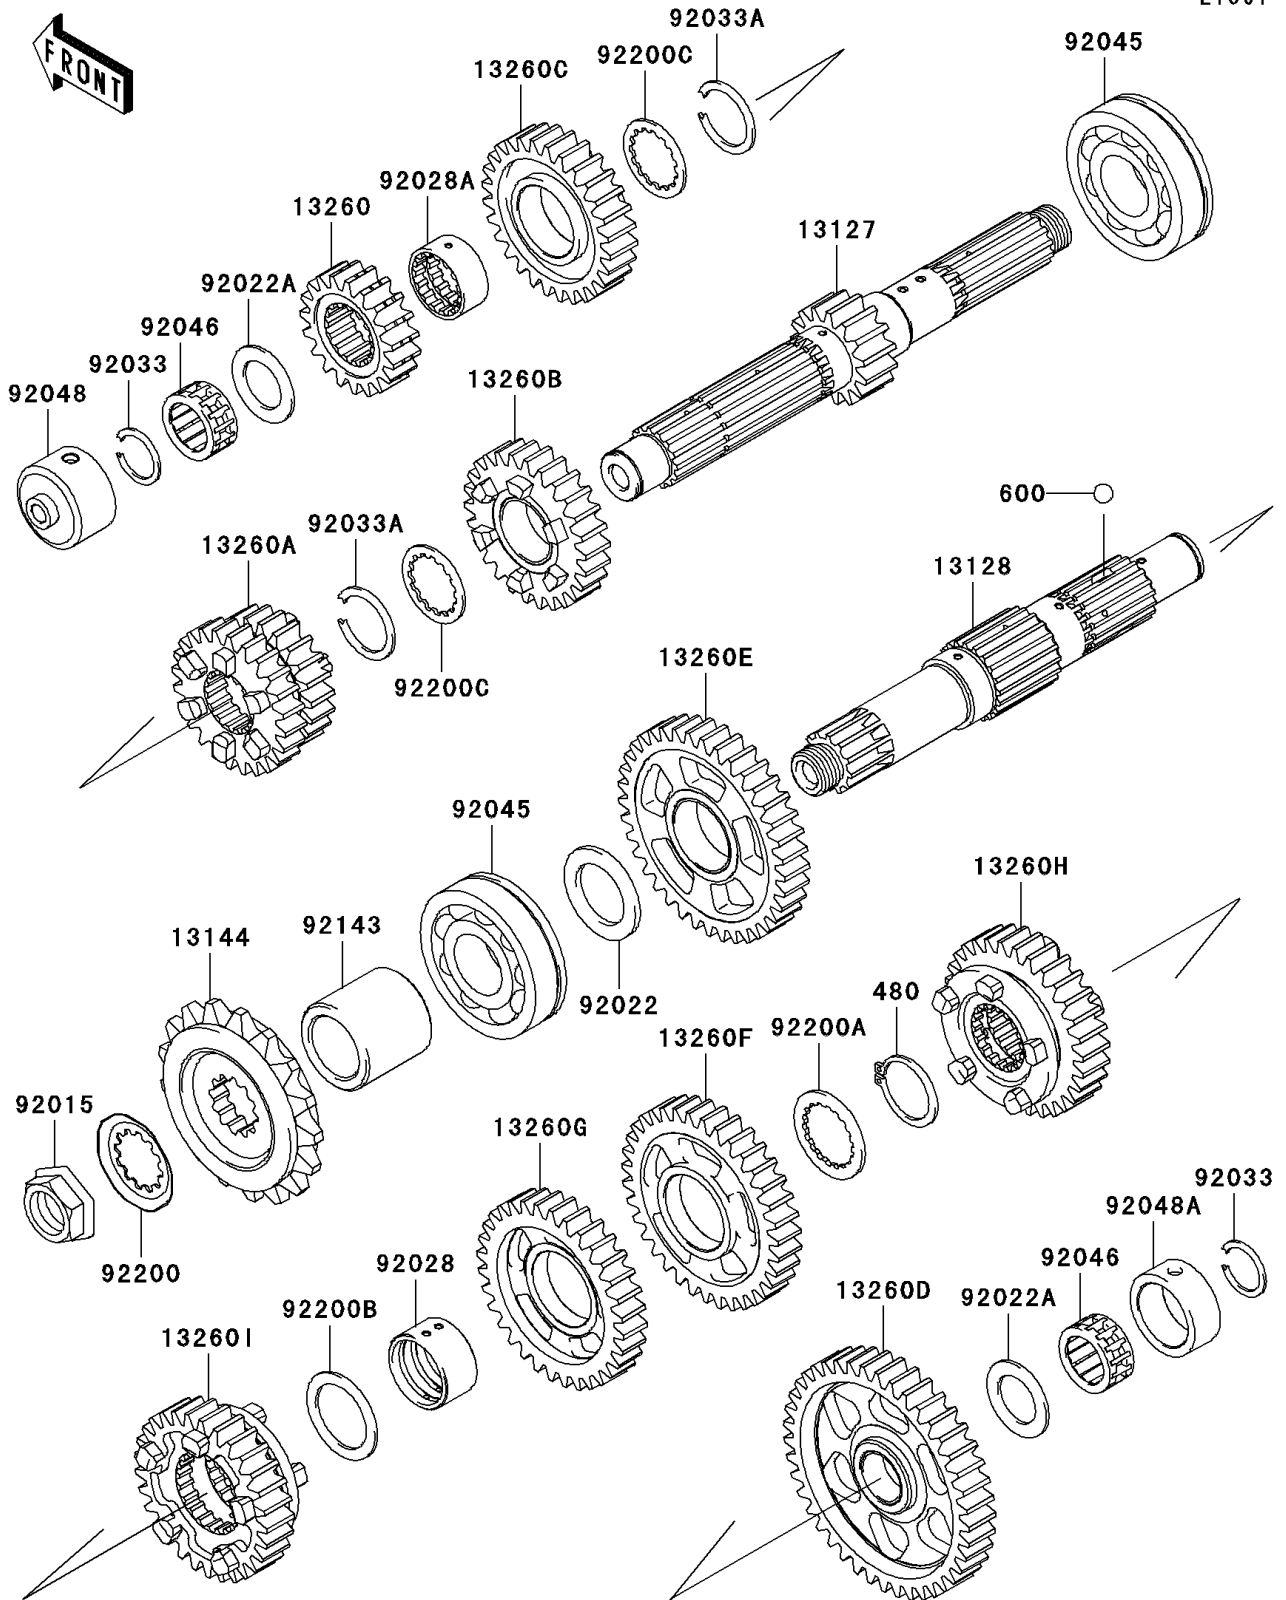

# 2005 ZZR1200 PARTS DIAGRAM

Transmission

E1361

## 2005 ZZR1200 PARTS LIST

### Transmission

ITEM NAME	PART NUMBER	QUANTITY
CIRCLIP (Ref # 480)	480J2900	1
BALL-STEEL,5/32" (Ref # 600)	600A0500	3
SHAFT-TRANSMISSION INPUT,15T (Ref # 13127)	13127-1291	1
SHAFT-TRANSMISSION OUTPUT (Ref # 13128)	13128-1255	1
SPROCKET-OUTPUT,17T (Ref # 13144)	13144-1224	1
GEAR,INPUT 2ND,19T (Ref # 13260)	13260-1952	1
GEAR,INPUT 3RD&4TH,22T&24T (Ref # 13260A)	13260-1953	1
GEAR,INPUT 5TH,26T (Ref # 13260B)	13260-1954	1
GEAR,INPUT TOP,28T (Ref # 13260C)	13260-1955	1
GEAR,OUTPUT LOW,41T (Ref # 13260D)	13260-1956	1
GEAR,OUTPUT 2ND,37T (Ref # 13260E)	13260-1957	1
GEAR,OUTPUT 3RD,35T (Ref # 13260F)	13260-1958	1
GEAR,OUTPUT 4TH,32T (Ref # 13260G)	13260-1959	1
GEAR,OUTPUT 5TH,30T (Ref # 13260H)	13260-1960	1
GEAR,OUTPUT TOP,29T (Ref # 13260I)	13260-1961	1
NUT,20MM (Ref # 92015)	92015-1210	1
WASHER,28.3X42X2.9 (Ref # 92022)	92022-1219	1
WASHER,22.3X35X1.6 (Ref # 92022A)	92022-212	2
BUSHING,OUTPUT,3RD&4TH (Ref # 92028)	92028-1753	1
BUSHING,INPUT,TOP GEAR (Ref # 92028A)	92028-1802	1
RING-SNAP,20X25.5X1.2 (Ref # 92033)	92033-025	2
RING-SNAP,T=1.5 (Ref # 92033A)	92033-1249	2
BEARING-BALL (Ref # 92045)	92045-1413	2
BEARING-NEEDLE,FWF-223014 (Ref # 92046)	92046-031	2
RACE,INPUT SHAFT (Ref # 92048)	92048-1052	1
RACE,30X38X15 (Ref # 92048A)	92048-1053	1
COLLAR,SPROCKET (Ref # 92143)	92143-1649	1
WASHER,TOOTHED,23.9X45X1.0 (Ref # 92200)	92200-1234	1
WASHER,TOOTHED,28X30X2 (Ref # 92200A)	92200-1277	1

### Transmission

ITEM NAME	PART NUMBER	QUANTITY
WASHER,29.9X40X1.5 (Ref # 92200B)	92200-1278	1
WASHER (Ref # 92200C)	92200-1340	2