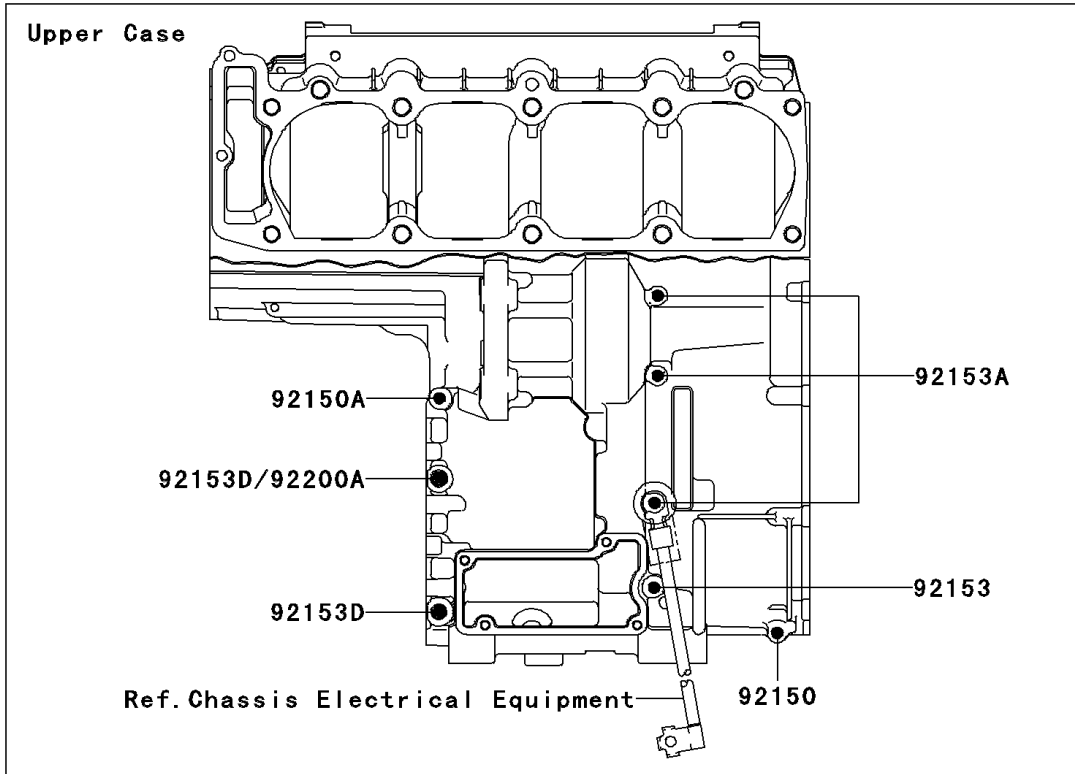

# 2004 ZZR1200 PARTS DIAGRAM

## Crankcase Bolt Pattern

E1412

### Crankcase Bolt Pattern

ITEM NAME	PART NUMBER	QUANTITY
BOLT,6X38 (Ref # 92150)	92150-1301	8
BOLT,6X55 (Ref # 92150A)	92150-1302	1
BOLT,9X90 (Ref # 92150B)	92150-1364	6
BOLT,9X140 (Ref # 92150C)	92150-1365	3
BOLT,6X85 (Ref # 92153)	92153-1106	1
BOLT,6X115 (Ref # 92153A)	92153-1107	3
BOLT,6X120 (Ref # 92153B)	92153-1108	3
BOLT,7X38 (Ref # 92153C)	92153-1109	1
BOLT,8X63 (Ref # 92153D)	92153-1110	2
WASHER,9.5X18X1.2 (Ref # 92200)	92200-1037	3
WASHER,8.5X16X1.2 (Ref # 92200A)	92200-1063	1