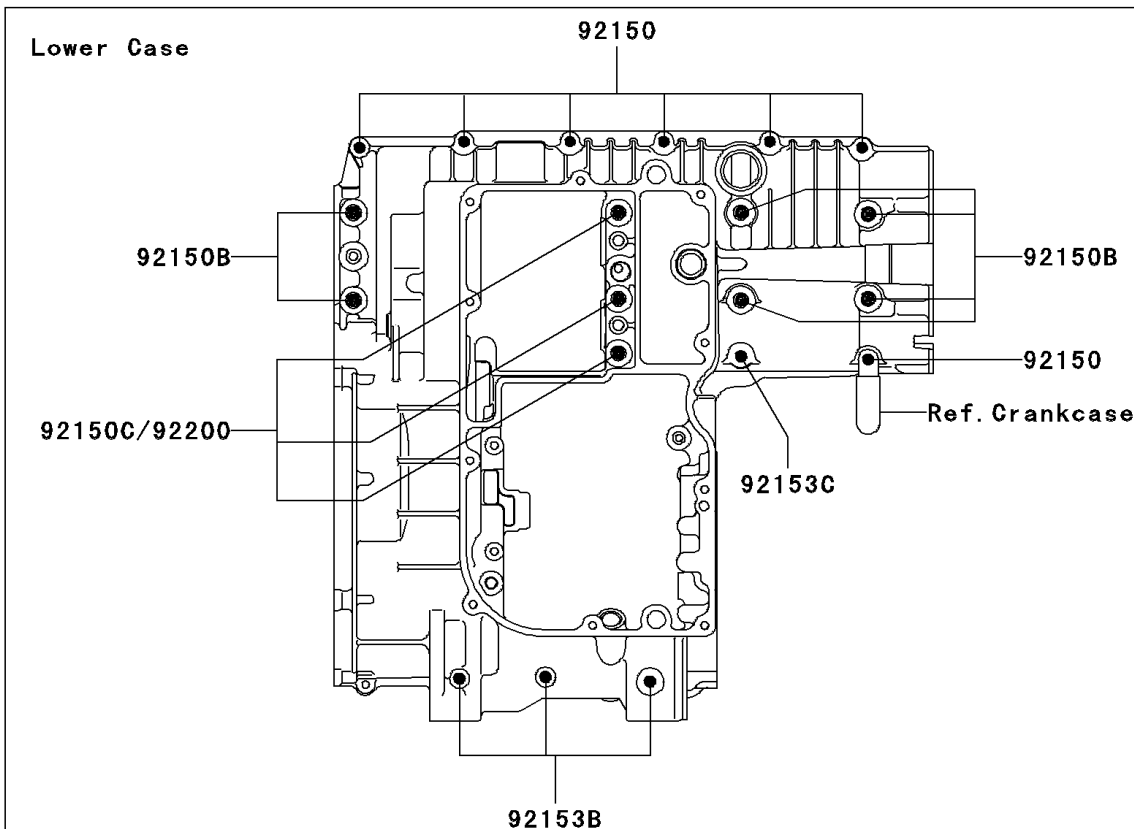

# 2004 ZZR1200 PARTS DIAGRAM

## Crankcase Bolt Pattern

E1412

## 2004 ZZR1200 PARTS LIST

### Crankcase Bolt Pattern

ITEM NAME	PART NUMBER	QUANTITY
BOLT,6X38 (Ref # 92150)	92150-1301	8
BOLT,6X55 (Ref # 92150A)	92150-1302	1
BOLT,9X90 (Ref # 92150B)	92150-1364	6
BOLT,9X140 (Ref # 92150C)	92150-1365	3
BOLT,6X85 (Ref # 92153)	92153-1106	1
BOLT,6X115 (Ref # 92153A)	92153-1107	3
BOLT,6X120 (Ref # 92153B)	92153-1108	3
BOLT,7X38 (Ref # 92153C)	92153-1109	1
BOLT,8X63 (Ref # 92153D)	92153-1110	2
WASHER,9.5X18X1.2 (Ref # 92200)	92200-1037	3
WASHER,8.5X16X1.2 (Ref # 92200A)	92200-1063	1