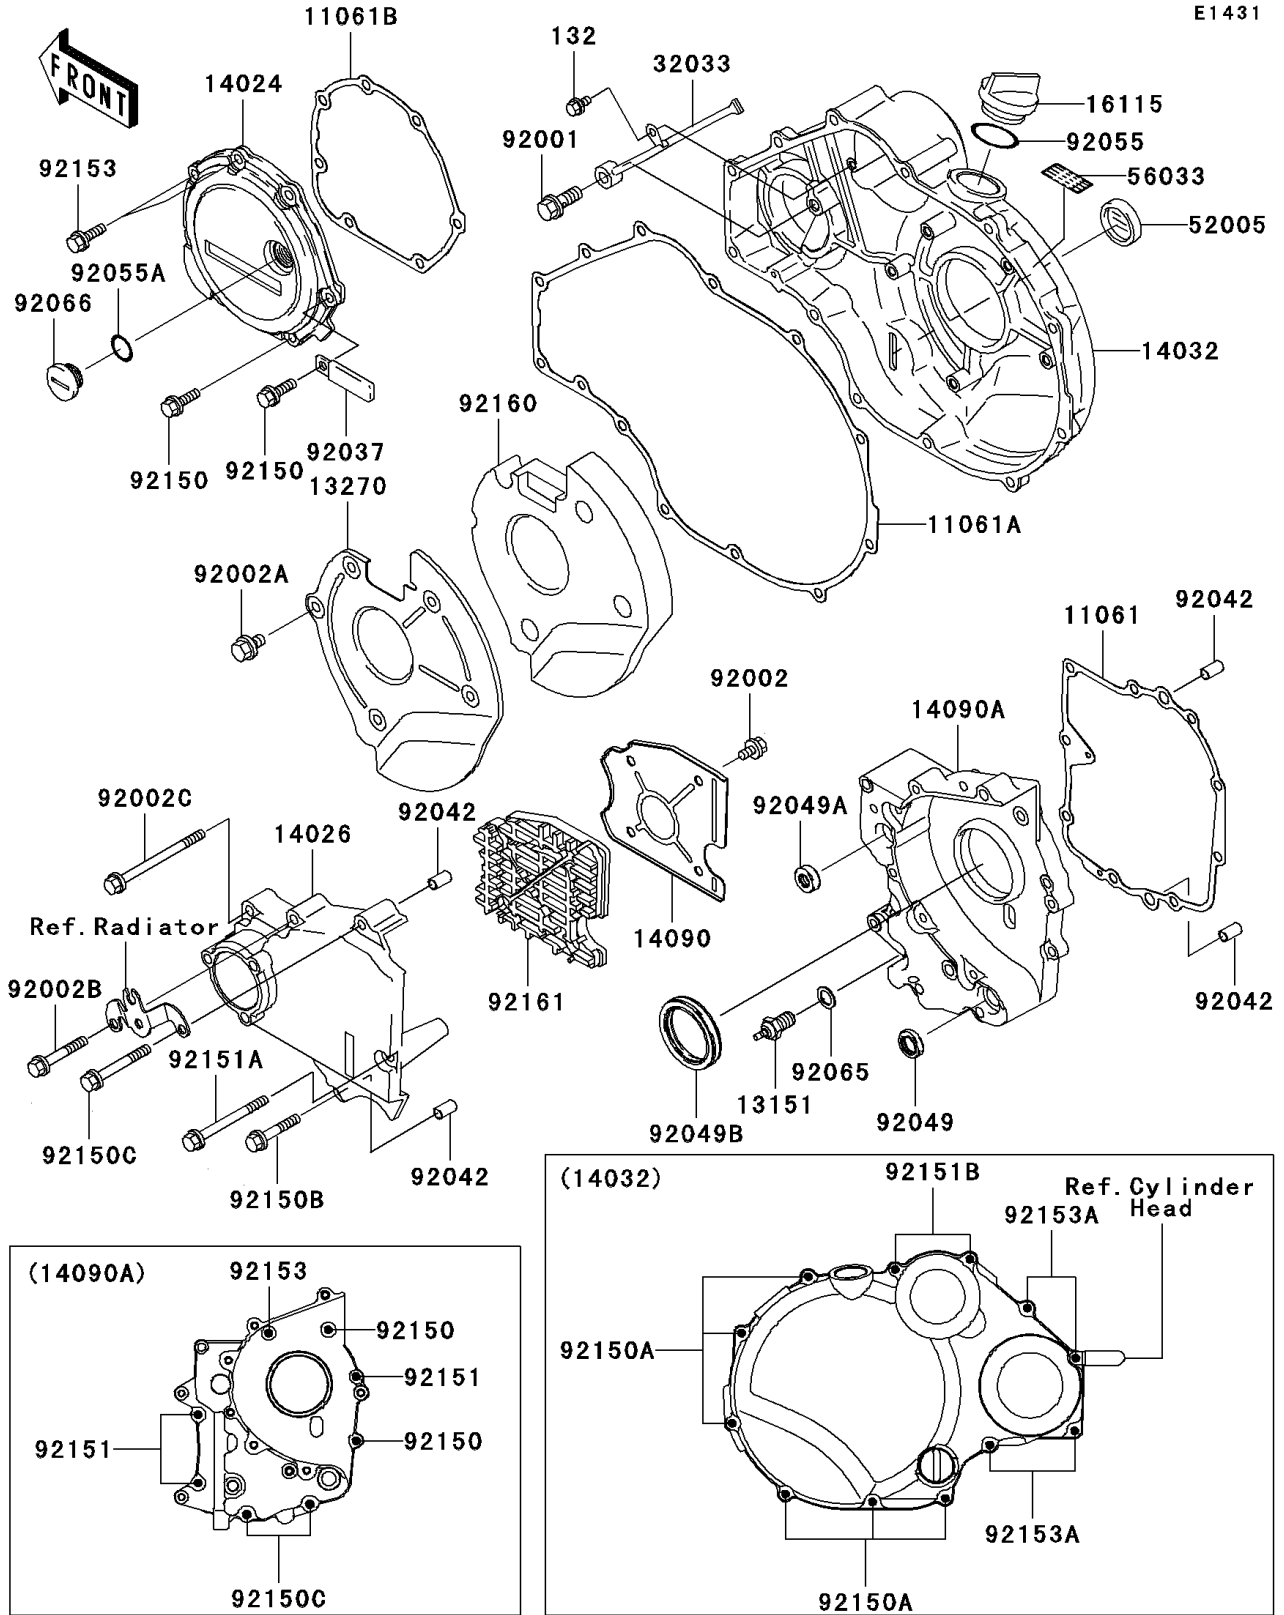

2004 ZZR1200 PARTS DIAGRAM

Engine Cover(s)

E1431

2004 ZZR1200 PARTS LIST

Engine Cover(s)

ITEM NAME	PART NUMBER	QUANTITY
BOLT-FLANGED-SMALL (Ref # 132)	132H0510	1
GASKET,TRANSMISSION COVER (Ref # 11061)	11061-1093	1
GASKET,CLUTCH COVER (Ref # 11061A)	11061-1154	1
GASKET,PULSING COVER (Ref # 11061B)	11061-1155	1
SWITCH-COMP,NEUTRAL (Ref # 13151)	13151-1080	1
PLATE (Ref # 13270)	13270-1765	1
COVER,PULSING (Ref # 14024)	14024-1721	1
COVER-CHAIN (Ref # 14026)	14026-1213	1
COVER-CLUTCH (Ref # 14032)	14032-1530	1
COVER,SOUND ARRESTER (Ref # 14090)	14090-1527	1
COVER,TRANSMISSION (Ref # 14090A)	14090-1877	1
CAP-OIL FILLER (Ref # 16115)	16115-1009	1
PIPE,CLUTCH COVER (Ref # 32033)	32033-1204	1
GAUGE,OIL LEVEL (Ref # 52005)	52005-1057	1
LABEL-MANUAL,OIL CAPACITY (Ref # 56033)	56033-1292	1
BOLT,BANJO,8X20 (Ref # 92001)	92001-1855	1
BOLT,6X10 (Ref # 92002)	92002-1449	4
BOLT,6X10 (Ref # 92002A)	92002-1541	5
BOLT,6X40 (Ref # 92002B)	92002-1566	1
BOLT,6X80 (Ref # 92002C)	92002-1568	1
CLAMP,L=60 (Ref # 92037)	92037-1069	1
PIN,DOWEL,6.3X8X14 (Ref # 92042)	92042-007	4
SEAL-OIL (Ref # 92049)	92049-1564	1
SEAL-OIL (Ref # 92049A)	92049-1566	1
SEAL-OIL (Ref # 92049B)	92049-1567	1
RING-O,31.7X2.4 (Ref # 92055)	92055-049	1
RING-O (Ref # 92055A)	92055-1146	1
GASKET,10.5X16X1 (Ref # 92065)	92065-058	1
PLUG,COVER (Ref # 92066)	92066-1163	1

2004 ZZR1200 PARTS LIST

Engine Cover(s)

ITEM NAME	PART NUMBER	QUANTITY
BOLT,6X20 (Ref # 92150)	92150-1010	7
BOLT,6X25 (Ref # 92150A)	92150-1779	6
BOLT,6X35 (Ref # 92150B)	92150-1967	1
BOLT,6X50 (Ref # 92150C)	92150-1968	3
BOLT,6X25 (Ref # 92151)	92151-1190	3
BOLT,6X65 (Ref # 92151A)	92151-1191	1
BOLT,6X55 (Ref # 92151B)	92151-1341	2
BOLT,M6X20 (Ref # 92153)	92153-1114	3
BOLT,M6X40 (Ref # 92153A)	92153-1190	4
DAMPER (Ref # 92160)	92160-1812	1
DAMPER,SOUND ARRESTER (Ref # 92161)	92161-1304	1