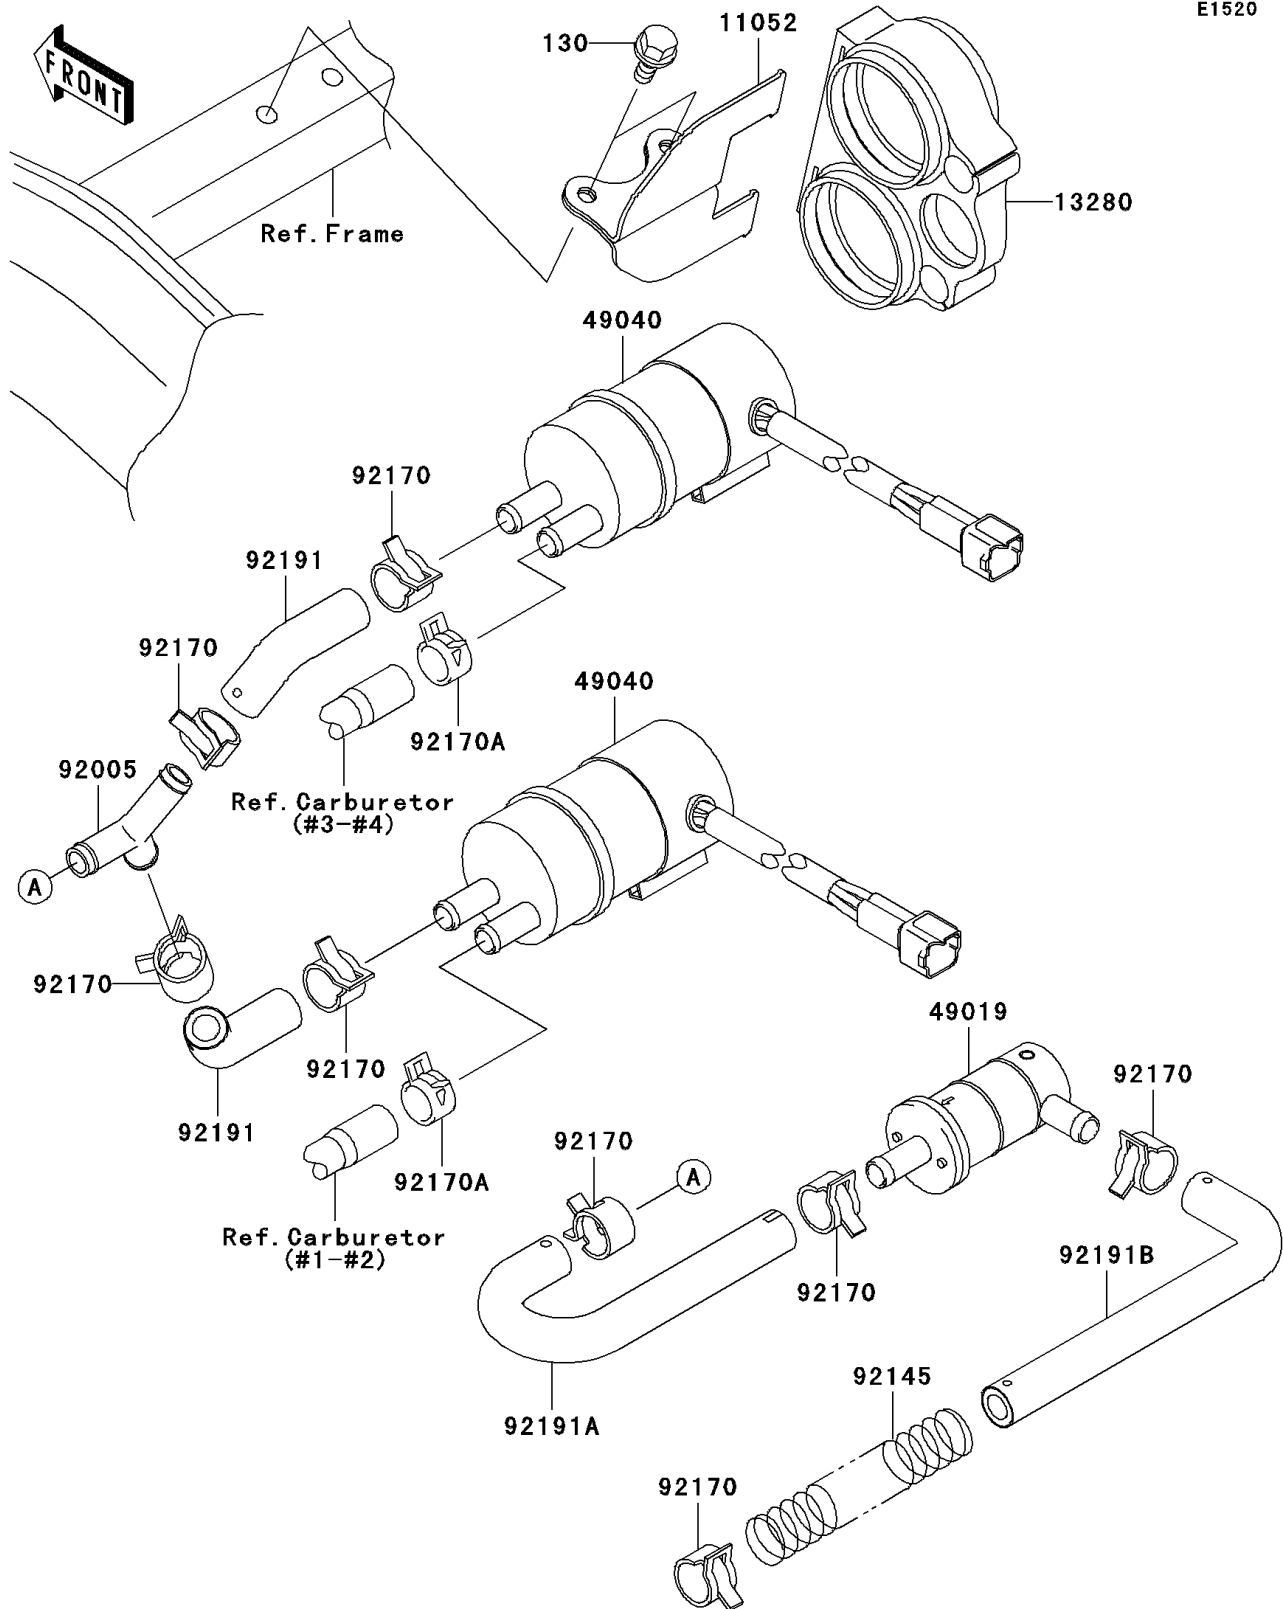

2004 ZZR1200 PARTS DIAGRAM

Fuel Pump

E1520

2004 ZZR1200 PARTS LIST

Fuel Pump

ITEM NAME	PART NUMBER	QUANTITY
BOLT-FLANGED,6X16 (Ref # 130)	130H0616	2
BRACKET,HOLDER (Ref # 11052)	11052-1754	1
HOLDER,FUEL PUMP (Ref # 13280)	13280-1264	1
FILTER-FUEL (Ref # 49019)	49019-1083	1
PUMP-FUEL (Ref # 49040)	49040-1079	2
FITTING,FUEL PUMP (Ref # 92005)	92005-1396	1
SPRING,TUBE (Ref # 92145)	92145-1135	1
CLAMP (Ref # 92170)	92170-1118	8
CLAMP (Ref # 92170A)	92170-1938	2
TUBE,L=58 (Ref # 92191)	92191-1710	2
TUBE,L=171 (Ref # 92191A)	92191-1711	1
TUBE,L=136 (Ref # 92191B)	92191-1712	1