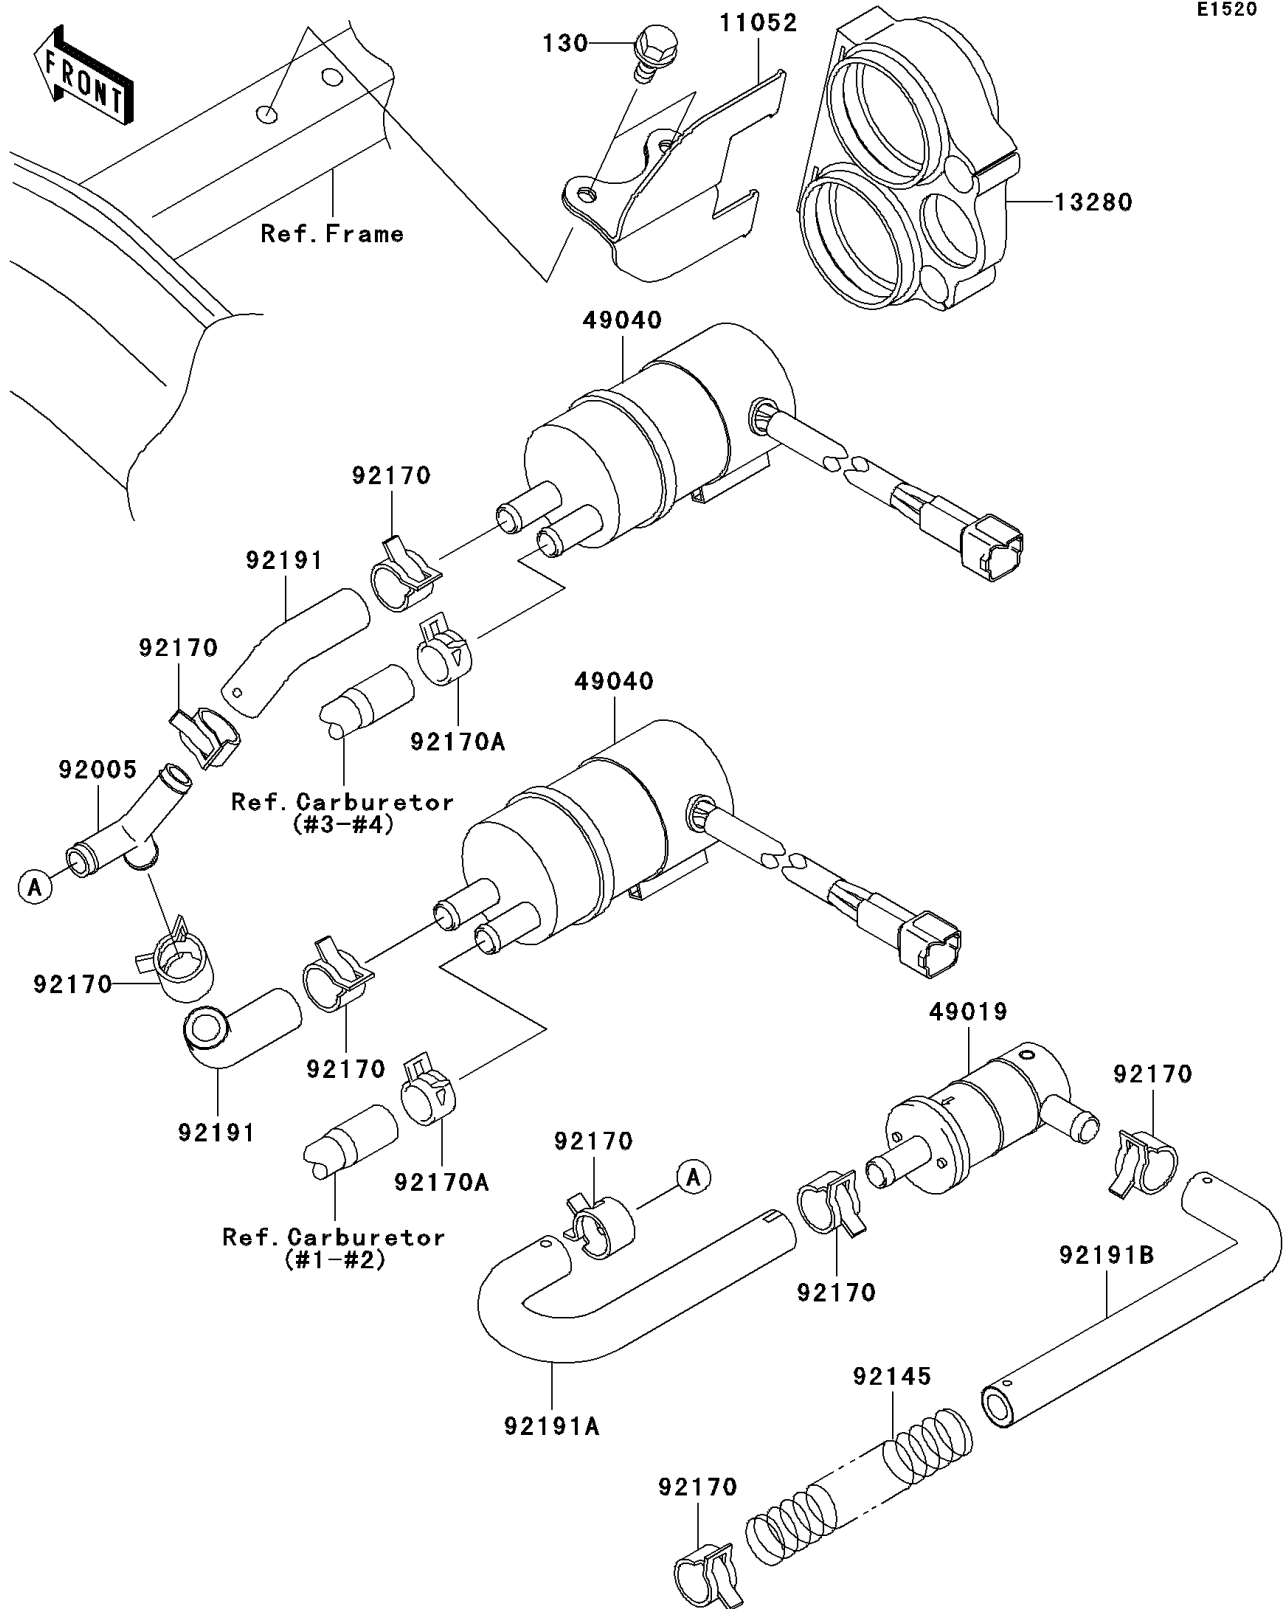

2005 ZZR1200 PARTS DIAGRAM

Fuel Pump

E1520

2005 ZZR1200 PARTS LIST

Fuel Pump

ITEM NAME	PART NUMBER	QUANTITY
BOLT-FLANGED,6X16 (Ref # 130)	130H0616	2
BRACKET,HOLDER (Ref # 11052)	11052-1754	1
HOLDER,FUEL PUMP (Ref # 13280)	13280-1264	1
FILTER-FUEL (Ref # 49019)	49019-1083	1
PUMP-FUEL (Ref # 49040)	49040-1079	2
FITTING,FUEL PUMP (Ref # 92005)	92005-1396	1
SPRING,TUBE (Ref # 92145)	92145-1135	1
CLAMP (Ref # 92170)	92170-1118	8
CLAMP (Ref # 92170A)	92170-1938	2
TUBE,L=58 (Ref # 92191)	92191-1710	2
TUBE,L=171 (Ref # 92191A)	92191-1711	1
TUBE,L=136 (Ref # 92191B)	92191-1712	1