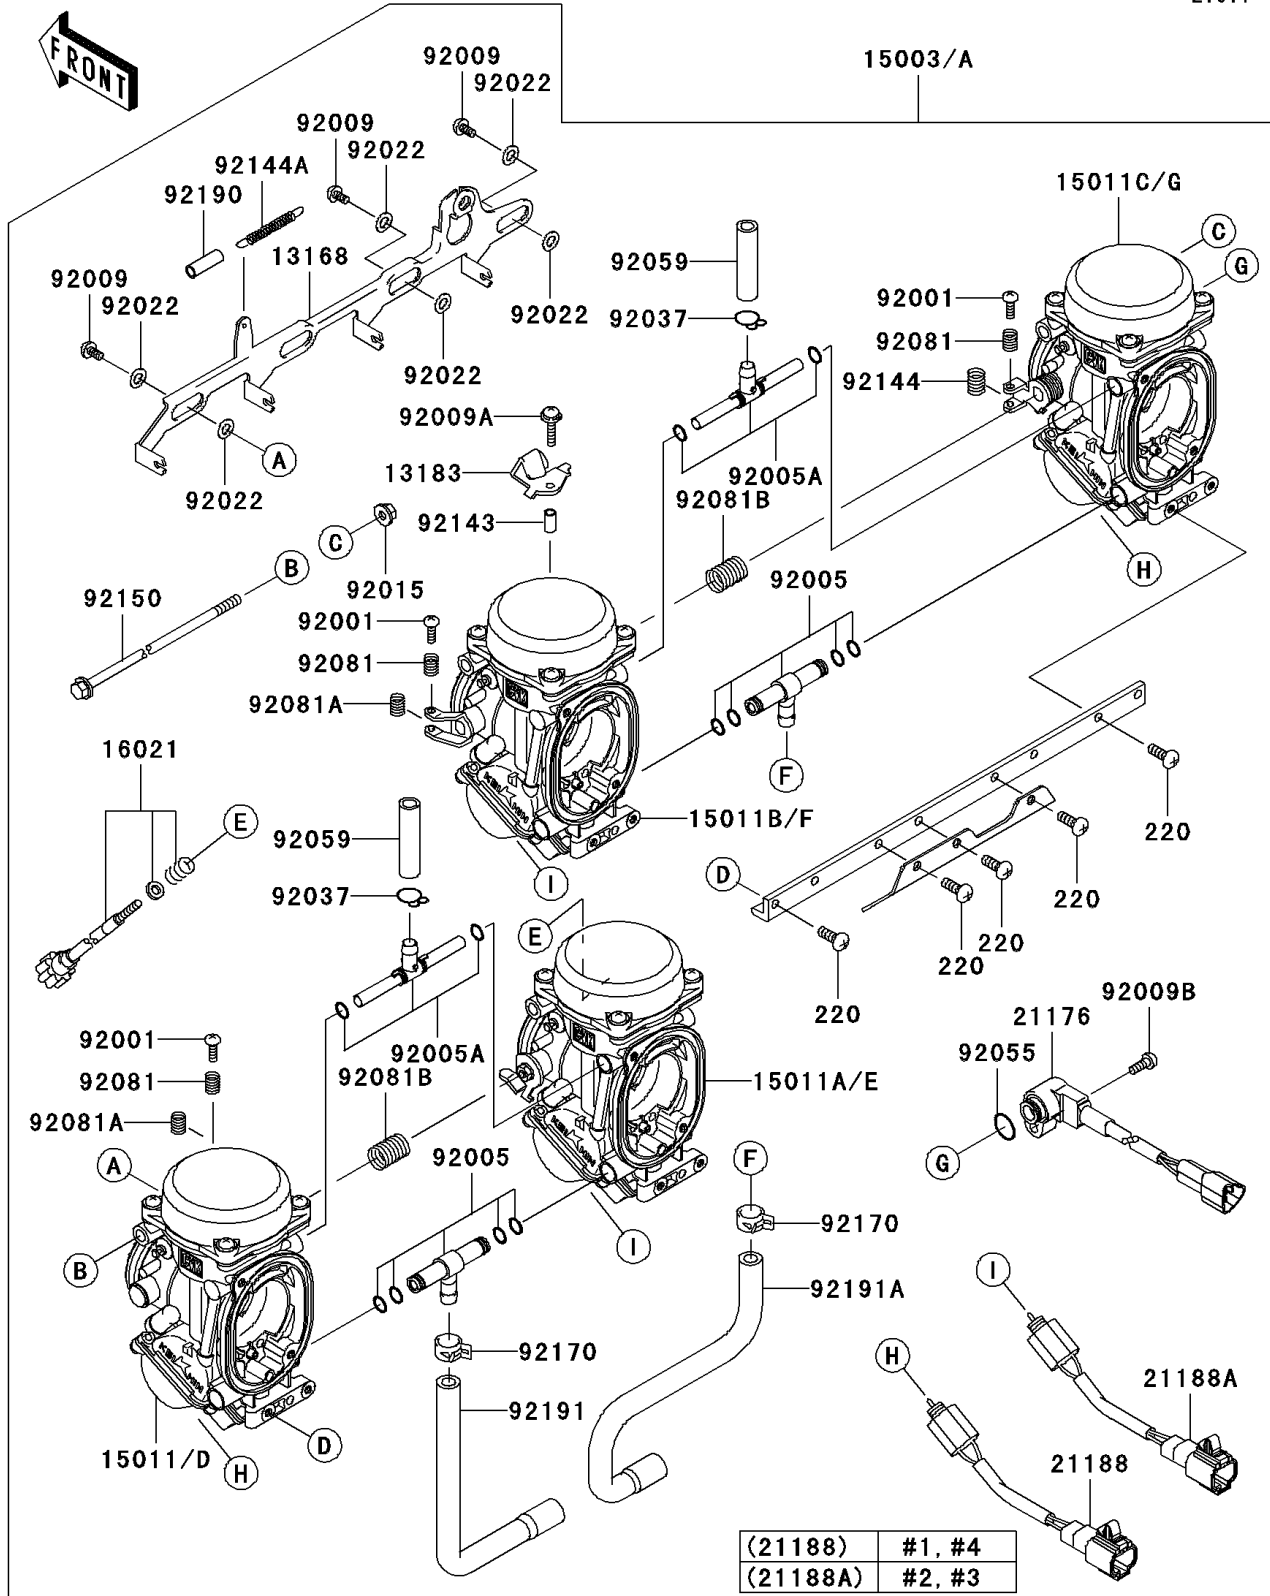

# 2004 ZZR1200 PARTS DIAGRAM

Carburetor

E1611

## 2004 ZZR1200 PARTS LIST

### Carburetor

ITEM NAME	PART NUMBER	QUANTITY
LEVER,STARTER (Ref # 13168)	13168-1405	1
PLATE,STARTER CABLE (Ref # 13183)	13183-1592	1
SCREW-THROTTLE STOP (Ref # 16021)	16021-1240	1
SENSOR,THROTTLE (Ref # 21176)	21176-1115	1
SOLENOID,#1&#4,FUEL CUT VALVE (Ref # 21188)	21188-1006	2
SOLENOID,#2&#3,FUEL CUT VALVE (Ref # 21188A)	21188-1007	2
BOLT,THROTTLE ADJUST (Ref # 92001)	92001-1998	3
FITTING (Ref # 92005)	92005-1294	2
FITTING (Ref # 92005A)	92005-1338	2
SCREW (Ref # 92009)	92009-1262	3
SCREW,4X18 (Ref # 92009A)	92009-1632	1
SCREW,THROTTLE SENSOR (Ref # 92009B)	92009-1981	1
NUT,FLANGED,5MM (Ref # 92015)	92015-1259	1
WASHER,6.1X11X0.8,POLYACETAL (Ref # 92022)	92022-1199	6
CLAMP,TUBE (Ref # 92037)	92037-1531	2
RING-O (Ref # 92055)	92055-1671	1
TUBE,7X11X45 (Ref # 92059)	92059-1738	2
SPRING,THROTTLE ADJUST UPP (Ref # 92081)	92081-1620	3
SPRING,THROTTLE ADJUST LWR (Ref # 92081A)	92081-1621	2
SPRING,THROTTLE ADJUST CNT (Ref # 92081B)	92081-1622	2
COLLAR,4X5.2X9.6 (Ref # 92143)	92143-1265	1
SCREW-PAN-CROS,5X14 (Ref # 220)	220D0514	8
SPRING,THROTTLE ADJUST LWR (Ref # 92144)	92144-1451	1
SPRING,STARTER LEVER (Ref # 92144A)	92144-1518	1
BOLT,5X305 (Ref # 92150)	92150-1211	1
CLAMP,TUBE (Ref # 92170)	92170-1051	2
TUBE,STARTER SPRING (Ref # 92190)	92190-1157	1
TUBE,7.3X12.5X230 (Ref # 92191)	92191-1766	1
TUBE,7.3X12.5X266 (Ref # 92191A)	92191-1767	1

### Carburetor

ITEM NAME	PART NUMBER	QUANTITY
CARBURETOR-ASSY (Ref # 15003)	15003-1710	1
CARBURETOR-ASSY (Ref # 15003A)	15003-1711	1
CARBURETOR,LH,OUTSIDE (Ref # 15011)	15011-1959	1
CARBURETOR,LH,INSIDE (Ref # 15011A)	15011-1960	1
CARBURETOR,RH,INSIDE (Ref # 15011B)	15011-1961	1
CARBURETOR,RH,OUTSIDE (Ref # 15011C)	15011-1962	1
CARBURETOR,LH,OUTSIDE (Ref # 15011D)	15011-1979	1
CARBURETOR,LH,INSIDE (Ref # 15011E)	15011-1980	1
CARBURETOR,RH,INSIDE (Ref # 15011F)	15011-1981	1
CARBURETOR,RH,OUTSIDE (Ref # 15011G)	15011-1982	1