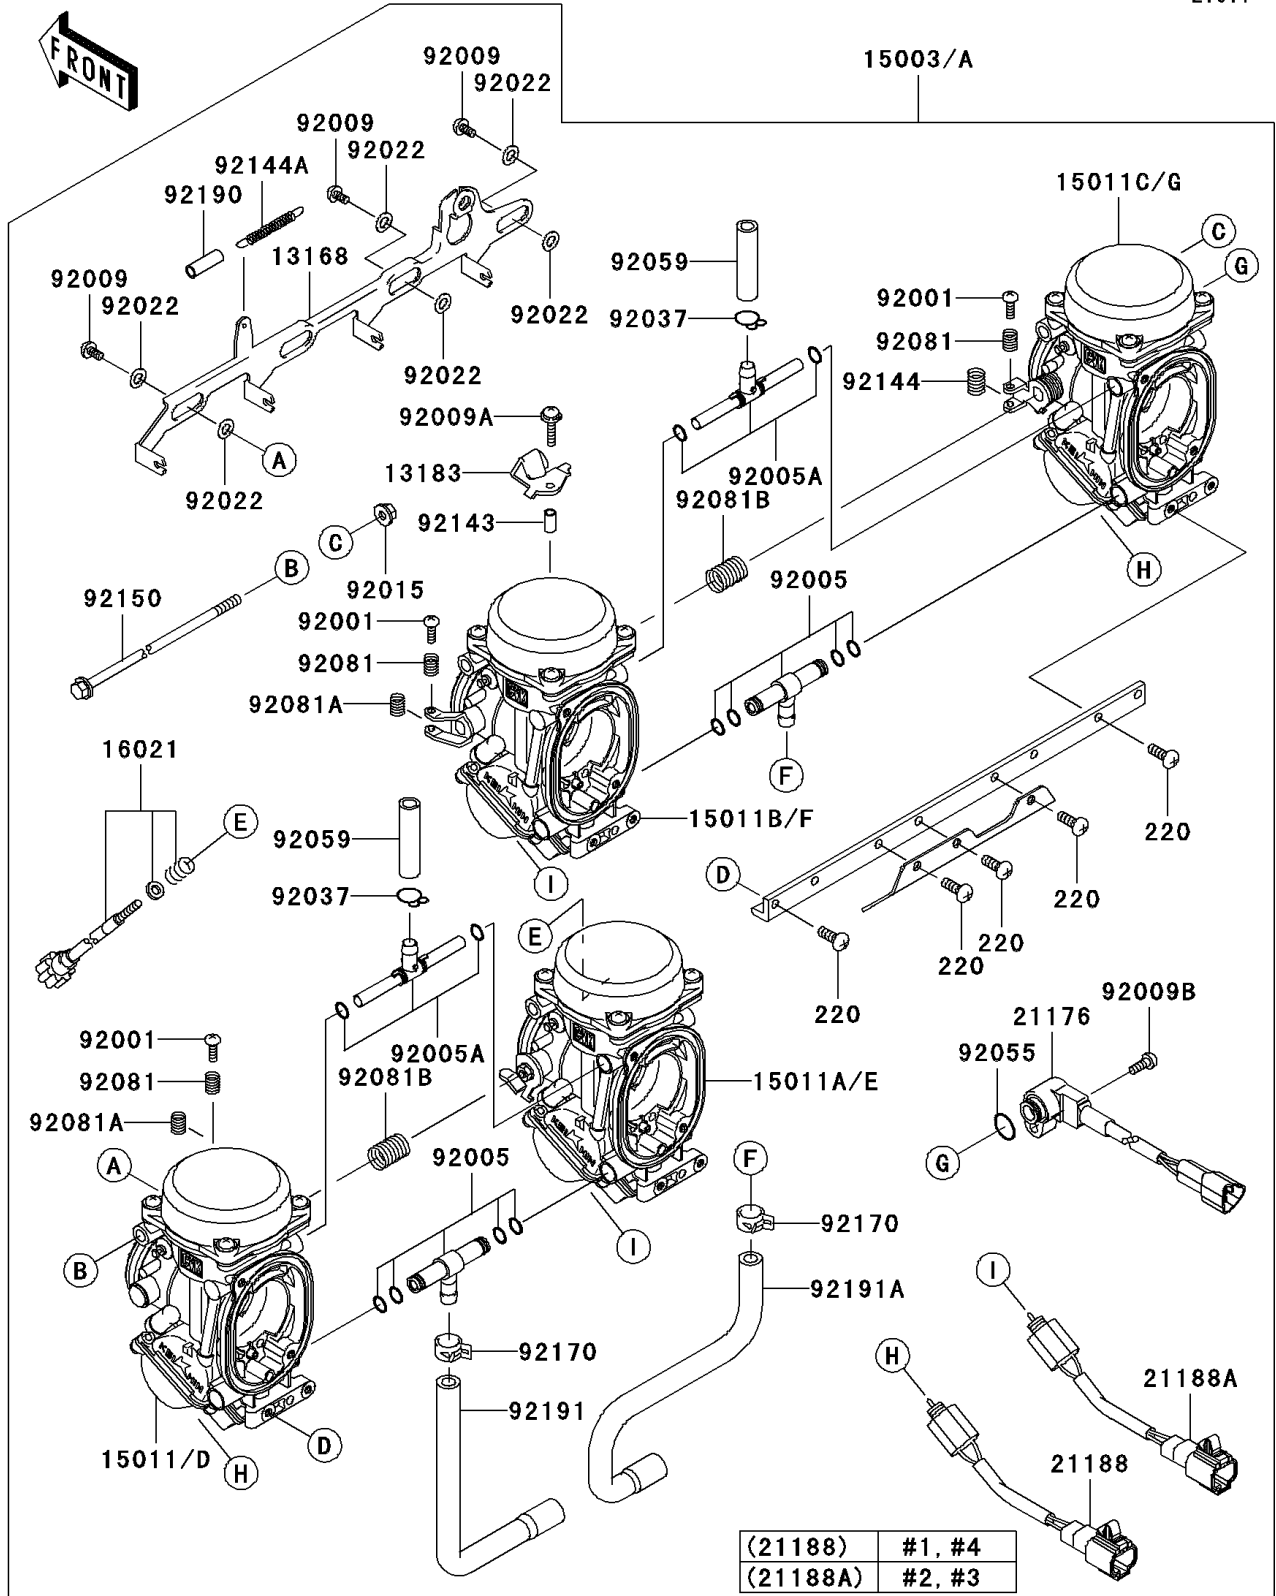

2005 ZZR1200 PARTS DIAGRAM

Carburetor

E1611

2005 ZZR1200 PARTS LIST

Carburetor

ITEM NAME	PART NUMBER	QUANTITY
LEVER,STARTER (Ref # 13168)	13168-1405	1
PLATE,STARTER CABLE (Ref # 13183)	13183-1592	1
SCREW-THROTTLE STOP (Ref # 16021)	16021-1240	1
SENSOR,THROTTLE (Ref # 21176)	21176-1115	1
SOLENOID,#1,FUEL CUT VALVE (Ref # 21188)	21188-1006	2
SOLENOID,#2,FUEL CUT VALVE (Ref # 21188A)	21188-1007	2
BOLT,THROTTLE ADJUST (Ref # 92001)	92001-1998	3
FITTING (Ref # 92005)	92005-1294	2
FITTING (Ref # 92005A)	92005-1338	2
SCREW (Ref # 92009)	92009-1262	3
SCREW,4X18 (Ref # 92009A)	92009-1632	1
SCREW,THROTTLE SENSOR (Ref # 92009B)	92009-1981	1
NUT,FLANGED,5MM (Ref # 92015)	92015-1259	1
WASHER,6.1X11X0.8,POLYACETAL (Ref # 92022)	92022-1199	6
CLAMP,TUBE (Ref # 92037)	92037-1531	2
RING-O (Ref # 92055)	92055-1671	1
TUBE,7X11X45 (Ref # 92059)	92059-1738	2
SPRING,THROTTLE ADJUST UPP (Ref # 92081)	92081-1620	3
SPRING,THROTTLE ADJUST LWR (Ref # 92081A)	92081-1621	2
SPRING,THROTTLE ADJUST CNT (Ref # 92081B)	92081-1622	2
COLLAR,4X5.2X9.6 (Ref # 92143)	92143-1265	1
SCREW-PAN-CROS,5X14 (Ref # 220)	220D0514	8
SPRING,THROTTLE ADJUST LWR (Ref # 92144)	92144-1451	1
SPRING,STARTER LEVER (Ref # 92144A)	92144-1518	1
BOLT,5X305 (Ref # 92150)	92150-1211	1
CLAMP,TUBE (Ref # 92170)	92170-1051	2
TUBE,STARTER SPRING (Ref # 92190)	92190-1157	1
TUBE,7.3X12.5X230 (Ref # 92191)	92191-1766	1
TUBE,7.3X12.5X266 (Ref # 92191A)	92191-1767	1

2005 ZZR1200 PARTS LIST

Carburetor

ITEM NAME	PART NUMBER	QUANTITY
CARBURETOR-ASSY (Ref # 15003)	15003-1710	1
CARBURETOR-ASSY (Ref # 15003A)	15003-1711	1
CARBURETOR,LH,OUTSIDE (Ref # 15011)	15011-1959	1
CARBURETOR,LH,INSIDE (Ref # 15011A)	15011-1960	1
CARBURETOR,RH,INSIDE (Ref # 15011B)	15011-1961	1
CARBURETOR,RH,OUTSIDE (Ref # 15011C)	15011-1962	1
CARBURETOR,LH,OUTSIDE (Ref # 15011D)	15011-1979	1
CARBURETOR,LH,INSIDE (Ref # 15011E)	15011-1980	1
CARBURETOR,RH,INSIDE (Ref # 15011F)	15011-1981	1
CARBURETOR,RH,OUTSIDE (Ref # 15011G)	15011-1982	1