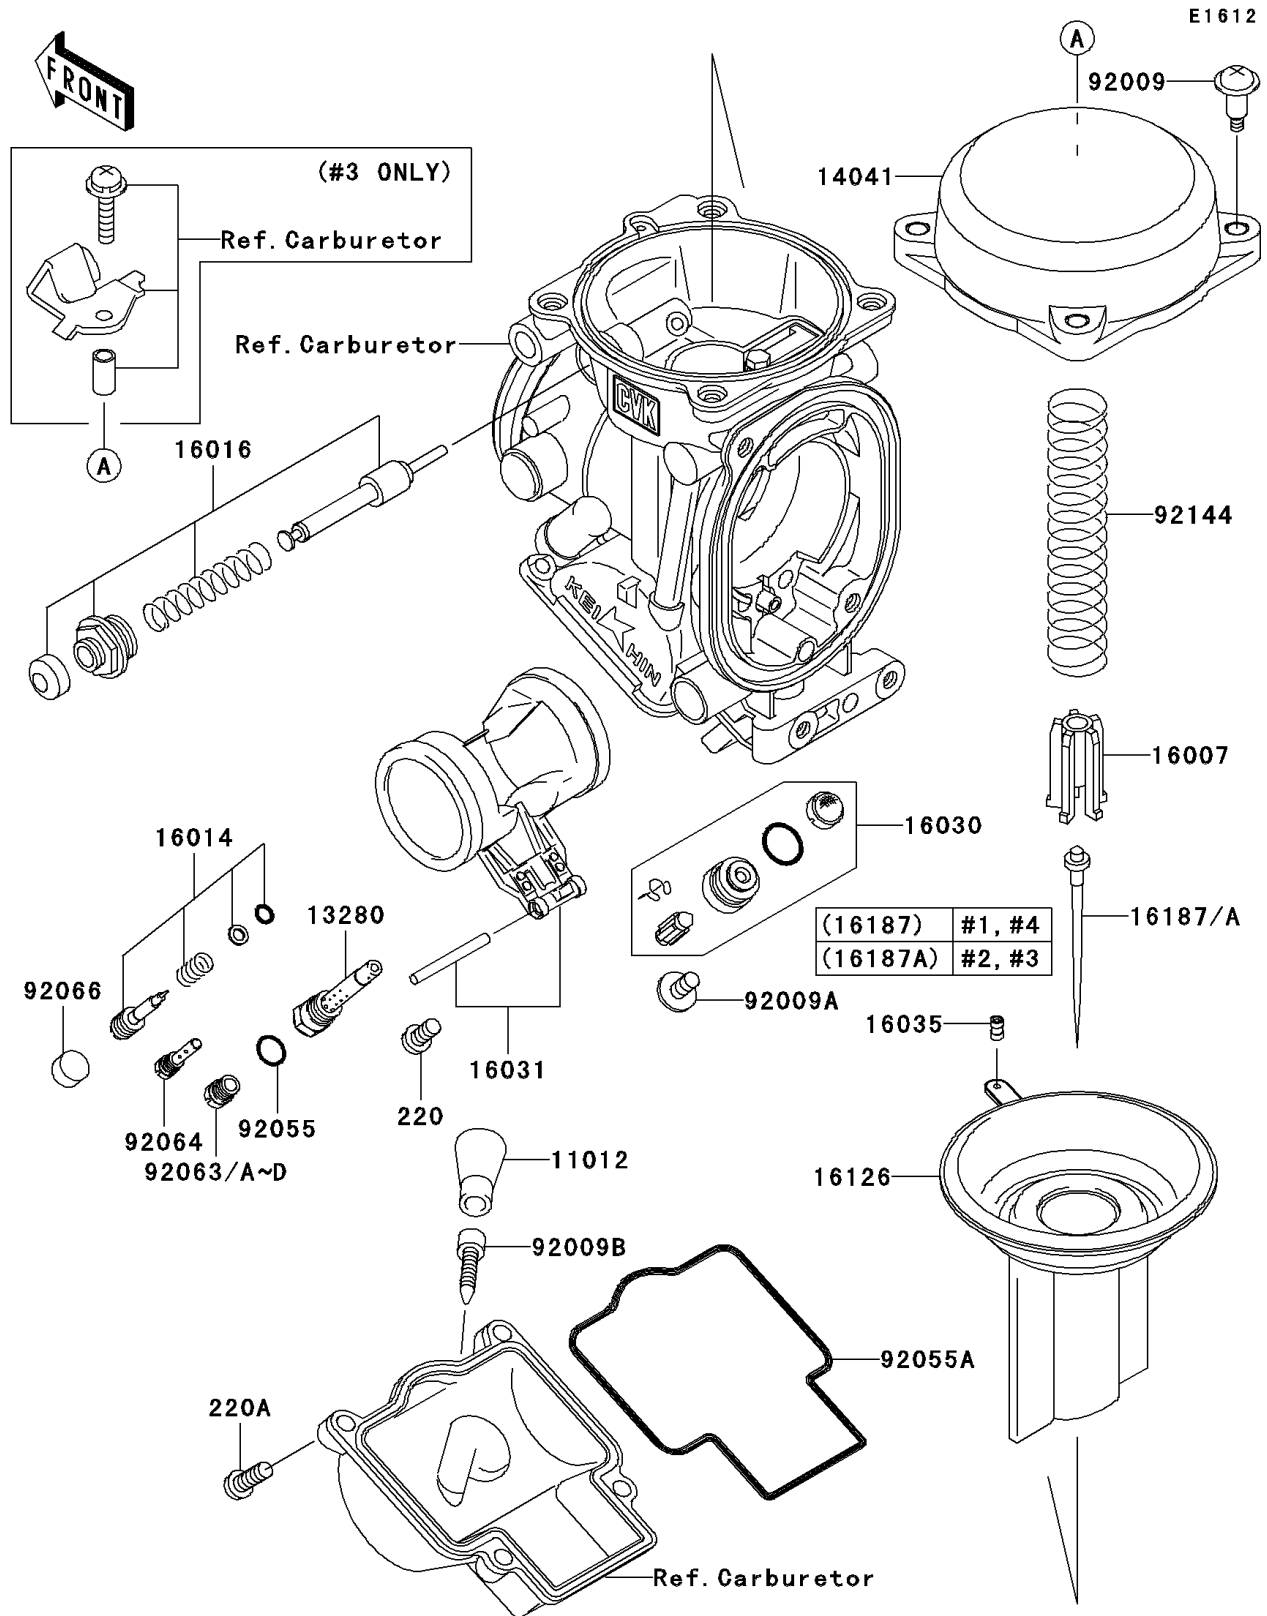

2005 ZZR1200 PARTS DIAGRAM

Carburetor Parts

2005 ZZR1200 PARTS LIST

Carburetor Parts

ITEM NAME	PART NUMBER	QUANTITY
SCREW-PAN-CROS (Ref # 220)	220D0408	4
SCREW-PAN-CROS (Ref # 220A)	220D0414	16
CAP,DRAIN SCREW (Ref # 11012)	11012-1675	4
HOLDER,NEEDLE JET (Ref # 13280)	13280-1280	4
COVER-COMP,MIXING (Ref # 14041)	14041-1100	4
SEAT-SPRING,VALVE (Ref # 16007)	16007-1117	4
SCREW-PILOT AIR (Ref # 16014)	16014-1086	4
PLUNGER,STARTER (Ref # 16016)	16016-1090	4
VALVE-FLOAT (Ref # 16030)	16030-1077	4
FLOAT (Ref # 16031)	16031-1080	4
JET-AIR,LEAK (Ref # 16035)	16035-1055	4
VALVE,VACUUM (Ref # 16126)	16126-1359	4
NEEDLE-JET,N8CH (Ref # 16187)	16187-1238	2
NEEDLE-JET,N3RV (Ref # 16187A)	16187-1239	2
SCREW,4X4.4 (Ref # 92009)	92009-1549	15
SCREW,4X8 (Ref # 92009A)	92009-1550	4
SCREW,DRAIN,M6X0.75 (Ref # 92009B)	92009-1551	4
RING-O (Ref # 92055)	92055-1223	4
RING-O,FLOAT CHAMBER (Ref # 92055A)	92055-1426	4
JET-MAIN,#145 (Ref # 92063)	92063-1017	4
JET-MAIN,#148 (Ref # 92063A)	92063-1324	4
JET-MAIN,#150 (Ref # 92063B)	92063-1330	4
JET-MAIN,#152 (Ref # 92063C)	92063-1331	4
JET-MAIN,#155 (Ref # 92063D)	92063-1332	4
JET-PILOT,#40 (Ref # 92064)	92064-1236	4
PLUG,PILOT AIR SCREW,6.9X2 (Ref # 92066)	92066-1051	4
SPRING,THROTTLE VALVE (Ref # 92144)	92144-1535	4