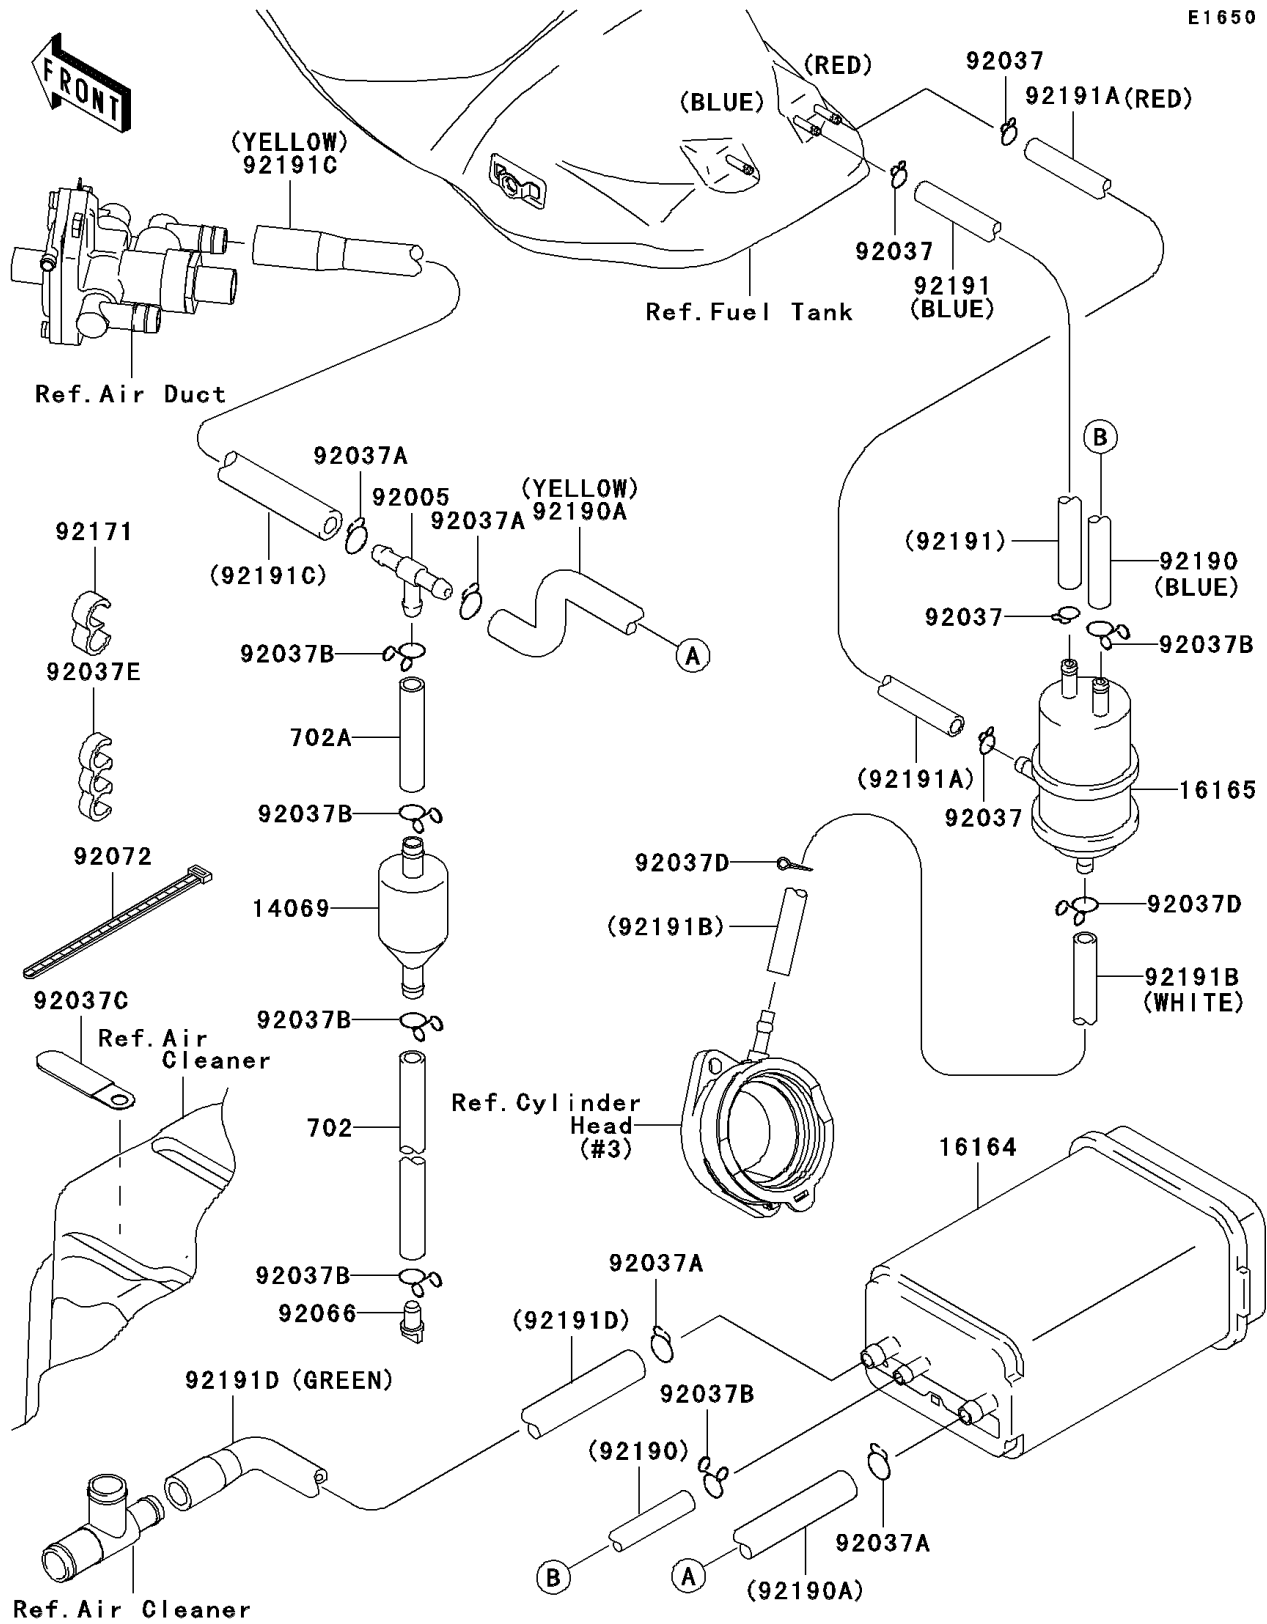

2004 ZZR1200 PARTS DIAGRAM

Fuel Evaporative System(CA)

E1650

2004 ZZR1200 PARTS LIST

Fuel Evaporative System(CA)

ITEM NAME	PART NUMBER	QUANTITY
TUBE-RUBBER,7X10X270 (Ref # 702)	702A07270	1
TUBE-RUBBER,BREATHER UPPER (Ref # 702A)	702A0750	1
BREATHER (Ref # 14069)	14069-1051	1
CANISTER (Ref # 16164)	16164-1052	1
SEPARATOR (Ref # 16165)	16165-1001	1
FITTING,T-TYPE (Ref # 92005)	92005-1119	1
CLAMP,TUBE (Ref # 92037)	92037-010	4
CLAMP,HOSE (Ref # 92037A)	92037-1104	4
CLAMP,TUBE (Ref # 92037B)	92037-147	6
CLAMP,L=45 (Ref # 92037C)	92037-1539	1
CLAMP (Ref # 92037D)	92037-1712	2
CLAMP,TUBE (Ref # 92037E)	92037-1941	2
PLUG,DRAIN (Ref # 92066)	92066-1211	1
BAND,L=250 (Ref # 92072)	92072-1237	1
CLAMP (Ref # 92171)	92171-1184	1
TUBE,CANISTER-SEPARATOR,BLUE (Ref # 92190)	92190-1379	1
TUBE,FITTING-CANISTER,YELLOW (Ref # 92190A)	92190-1430	1
TUBE,BULE (Ref # 92191)	92191-1707	1
TUBE,RED (Ref # 92191A)	92191-1709	1
TUBE,WHITE (Ref # 92191B)	92191-1713	1
TUBE,VALVE-FITTING (Ref # 92191C)	92191-1758	1
TUBE,CANISTER-AIR FILTER (Ref # 92191D)	92191-1760	1