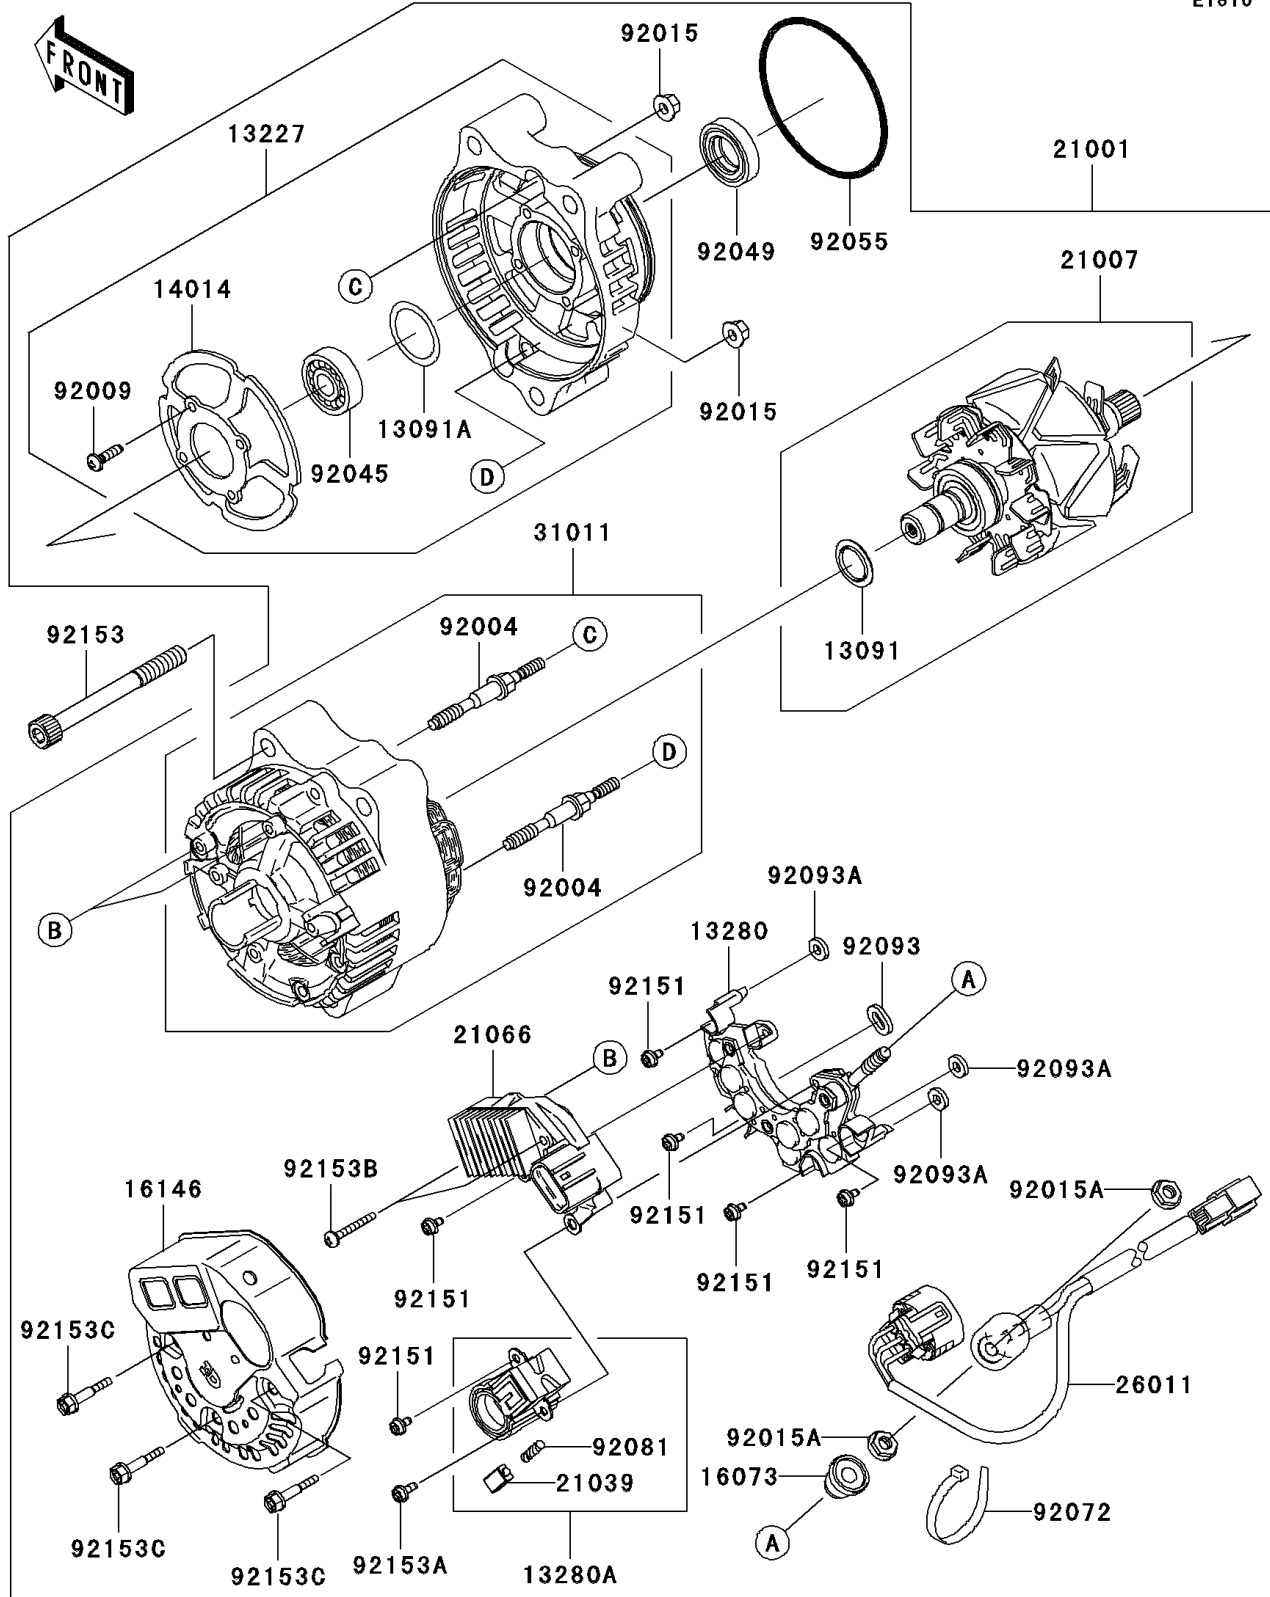

2004 ZZR1200 PARTS DIAGRAM

Generator

E1810

2004 ZZR1200 PARTS LIST

Generator

ITEM NAME	PART NUMBER	QUANTITY
HOLDER,COVER (Ref # 13091)	13091-1327	1
HOLDER,BEARING (Ref # 13091A)	13091-1748	1
HOUSING,FRAME (Ref # 13227)	13227-1143	1
HOLDER,RECTIFIER (Ref # 13280)	13280-1291	1
HOLDER,BRUSH (Ref # 13280A)	13280-1292	1
PLATE-POSITION (Ref # 14014)	14014-1105	1
INSULATOR,TERMINAL (Ref # 16073)	16073-1127	1
COVER-ASSY,END,RR (Ref # 16146)	16146-1232	1
GENERATOR (Ref # 21001)	21001-1192	1
ROTOR (Ref # 21007)	21007-1420	1
BRUSH,CARBON (Ref # 21039)	21039-1052	2
REGULATOR-VOLTAGE (Ref # 21066)	21066-1136	1
WIRE-LEAD (Ref # 26011)	26011-1846	1
FRAME,END,RR (Ref # 31011)	31011-1088	1
STUD (Ref # 92004)	92004-1196	2
SCREW (Ref # 92009)	92009-1645	4
NUT (Ref # 92015)	92015-1851	2
NUT (Ref # 92015A)	92015-2271	2
BEARING-BALL,#6003 (Ref # 92045)	92045-1248	1
SEAL-OIL (Ref # 92049)	92049-1484	1
RING-O,70.6X2.4 (Ref # 92055)	92055-1366	1
BAND (Ref # 92072)	92072-1436	1
SPRING,BRUSH (Ref # 92081)	92081-1759	2
SEAL,RING (Ref # 92093)	92093-1587	1
SEAL,RING (Ref # 92093A)	92093-1588	3
SCREW,4X6 (Ref # 92151)	92151-1245	6
BOLT,M8X65 (Ref # 92153)	92153-1111	3
BOLT (Ref # 92153A)	92153-1241	1
BOLT (Ref # 92153B)	92153-1242	2

2004 ZZR1200 PARTS LIST

Generator

ITEM NAME	PART NUMBER	QUANTITY
BOLT (Ref # 92153C)	92153-1243	3