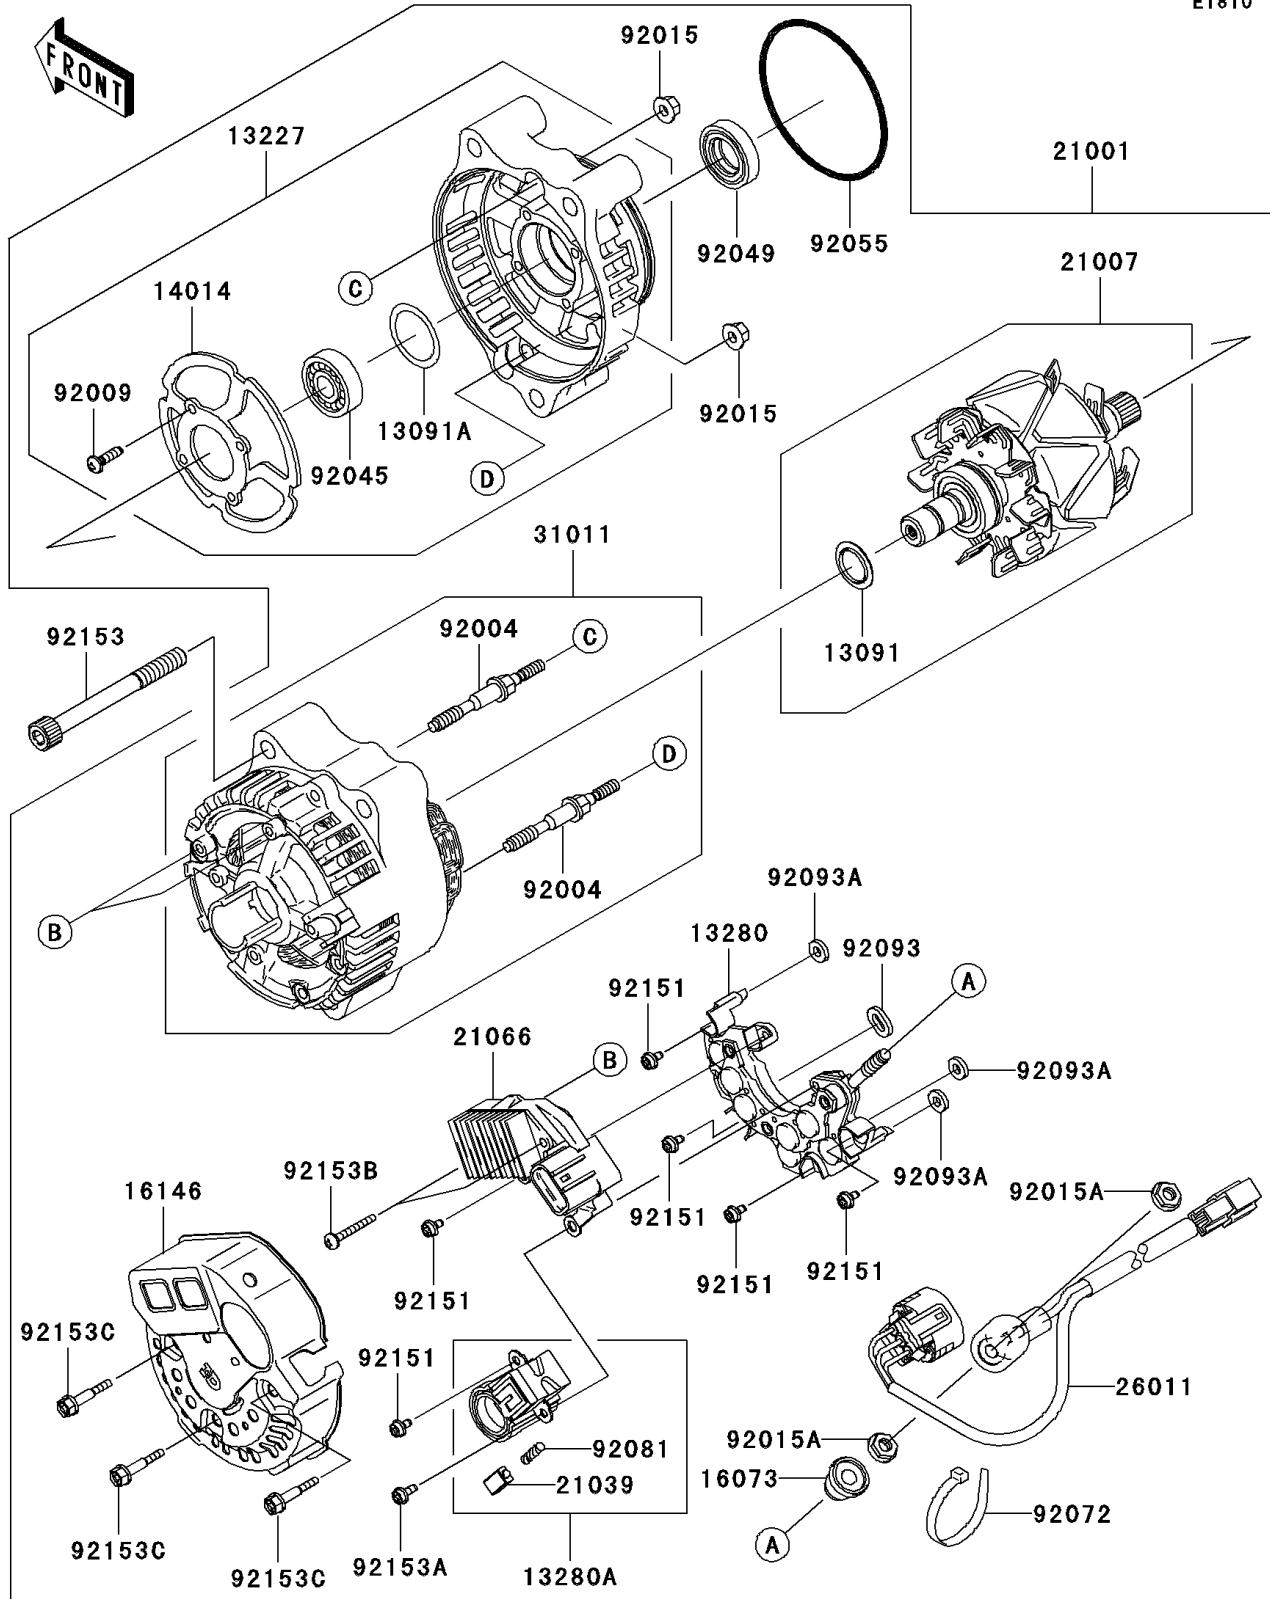

# 2005 ZZR1200 PARTS DIAGRAM

Generator

E1810

## 2005 ZZR1200 PARTS LIST

### Generator

ITEM NAME	PART NUMBER	QUANTITY
HOLDER,COVER (Ref # 13091)	13091-1327	1
HOLDER,BEARING (Ref # 13091A)	13091-1748	1
HOUSING,FRAME (Ref # 13227)	13227-1143	1
HOLDER,RECTIFIER (Ref # 13280)	13280-1291	1
HOLDER,BRUSH (Ref # 13280A)	13280-1292	1
PLATE-POSITION (Ref # 14014)	14014-1105	1
INSULATOR,TERMINAL (Ref # 16073)	16073-1127	1
COVER-ASSY,END,RR (Ref # 16146)	16146-1232	1
GENERATOR (Ref # 21001)	21001-1192	1
ROTOR (Ref # 21007)	21007-1420	1
BRUSH,CARBON (Ref # 21039)	21039-1052	2
REGULATOR-VOLTAGE (Ref # 21066)	21066-1136	1
WIRE-LEAD (Ref # 26011)	26011-1846	1
FRAME,END,RR (Ref # 31011)	31011-1088	1
STUD (Ref # 92004)	92004-1196	2
SCREW (Ref # 92009)	92009-1645	4
NUT (Ref # 92015)	92015-1851	2
NUT (Ref # 92015A)	92015-2271	2
BEARING-BALL,#6003 (Ref # 92045)	92045-1248	1
SEAL-OIL (Ref # 92049)	92049-1484	1
RING-O,70.6X2.4 (Ref # 92055)	92055-1366	1
BAND (Ref # 92072)	92072-1436	1
SPRING,BRUSH (Ref # 92081)	92081-1759	2
SEAL,RING (Ref # 92093)	92093-1587	1
SEAL,RING (Ref # 92093A)	92093-1588	3
SCREW,4X6 (Ref # 92151)	92151-1245	6
BOLT,M8X65 (Ref # 92153)	92153-1111	3
BOLT (Ref # 92153A)	92153-1241	1
BOLT (Ref # 92153B)	92153-1242	2

## 2005 ZZR1200 PARTS LIST

Generator

ITEM NAME	PART NUMBER	QUANTITY
BOLT (Ref # 92153C)	92153-1243	3