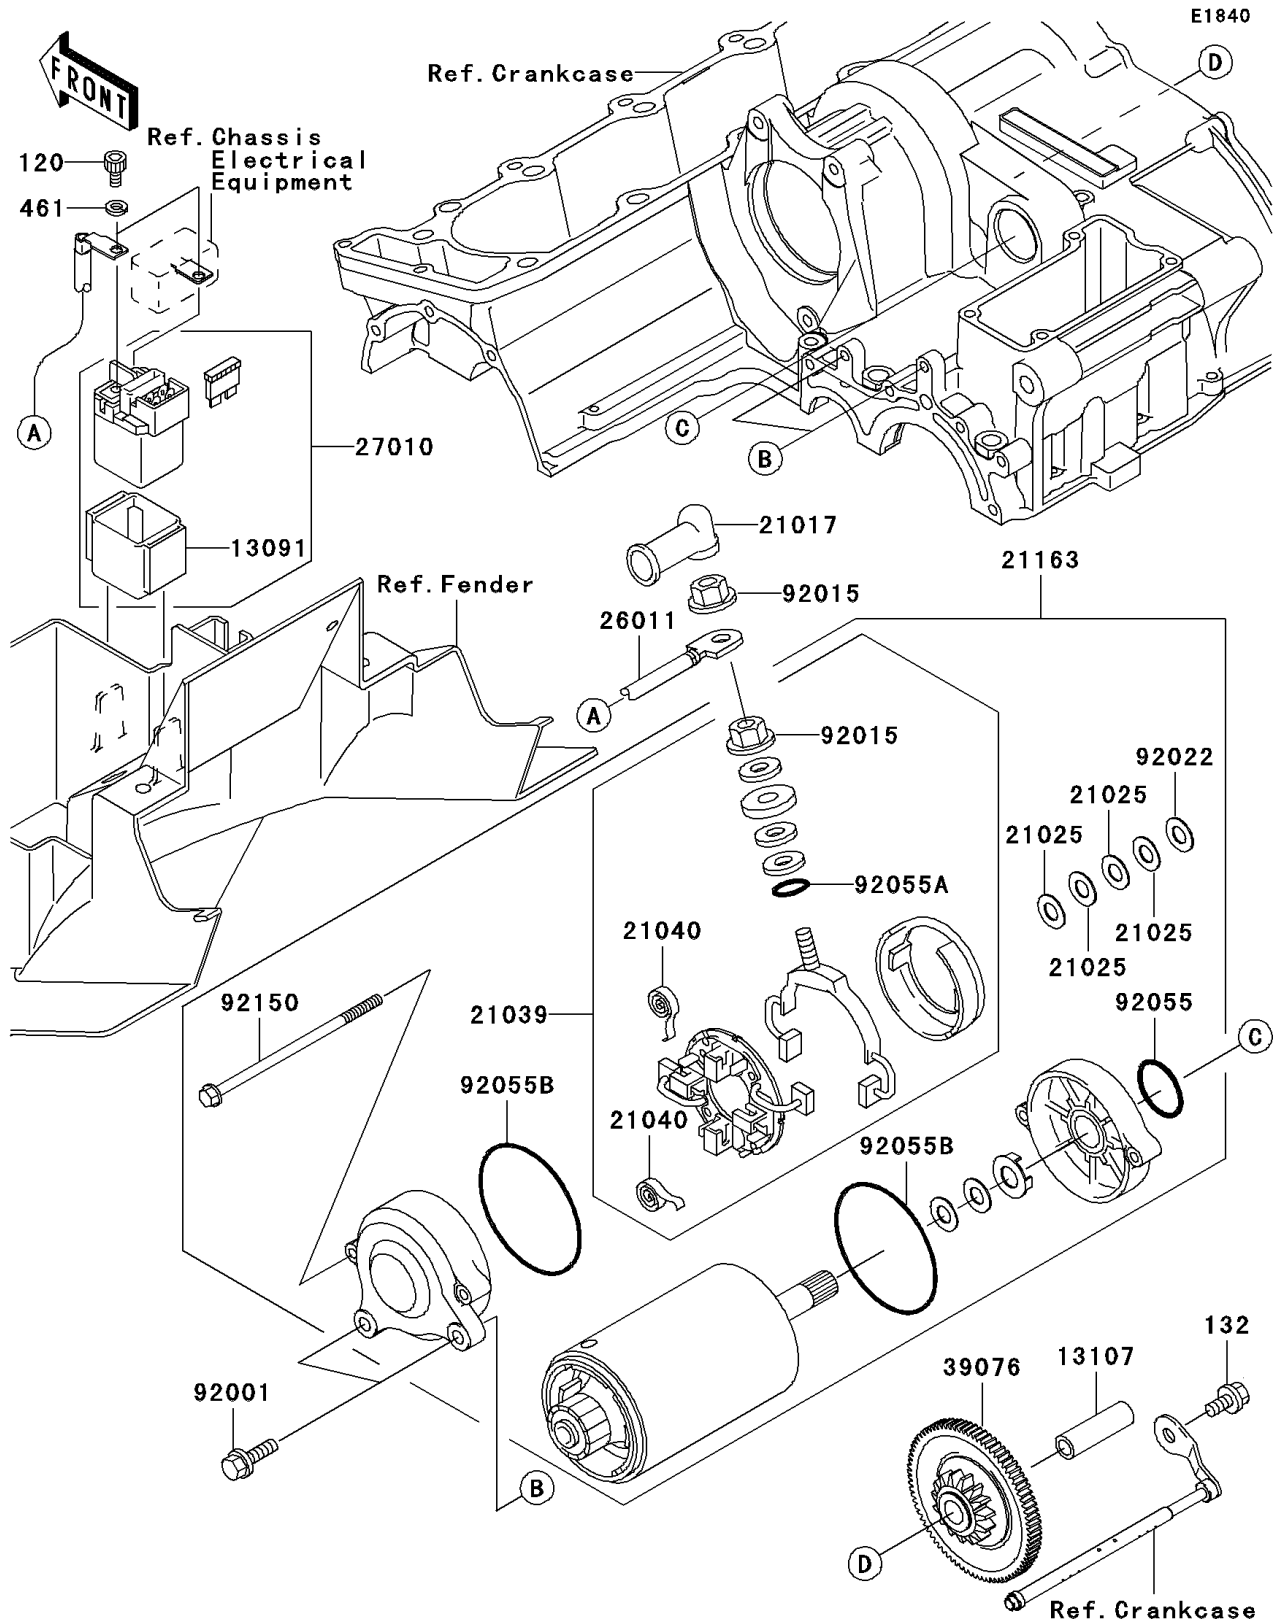

2005 ZZR1200 PARTS DIAGRAM

Starter Motor

2005 ZZR1200 PARTS LIST

Starter Motor

| ITEM NAME | PART NUMBER | QUANTITY |
|-----------------------------------------|-------------|----------|
| BOLT-SOCKET (Ref # 120) | 120S0510 | 2 |
| BOLT-FLANGED-SMALL (Ref # 132) | 132G0612 | 1 |
| WASHER-SPRING,5MM,BLACK (Ref # 461) | 461K0500 | 2 |
| HOLDER,MAGNETIC SWITCH (Ref # 13091) | 13091-1884 | 1 |
| SHAFT,IDLE GEAR (Ref # 13107) | 13107-1106 | 1 |
| GROMMET,STARTER TERMINAL (Ref # 21017) | 21017-017 | 1 |
| WASHER,9.1X18X0.2 (Ref # 21025) | 21025-011 | 4 |
| BRUSH,CARBON (Ref # 21039) | 21039-1060 | 1 |
| SPRING-BRUSH (Ref # 21040) | 21040-1055 | 4 |
| STARTER-ELECTRIC (Ref # 21163) | 21163-1161 | 1 |
| WIRE-LEAD,STARTER MOTOR (Ref # 26011) | 26011-1821 | 1 |
| SWITCH,MAGNETIC (Ref # 27010) | 27010-1327 | 1 |
| LIMITER,STARTER IDLE GEAR (Ref # 39076) | 39076-1061 | 1 |
| BOLT,6X20 (Ref # 92001) | 92001-1947 | 2 |
| NUT,STARTER MOTOR (Ref # 92015) | 92015-1476 | 2 |
| WASHER,9.1X18X0.8 (Ref # 92022) | 92022-1132 | 1 |
| RING-O (Ref # 92055) | 92055-1276 | 1 |
| RING-O,4.5X2.0 (Ref # 92055A) | 92055-1370 | 1 |
| RING-O,STARTER MOTOR (Ref # 92055B) | 92055-1381 | 2 |
| BOLT,5X110 (Ref # 92150) | 92150-1143 | 2 |