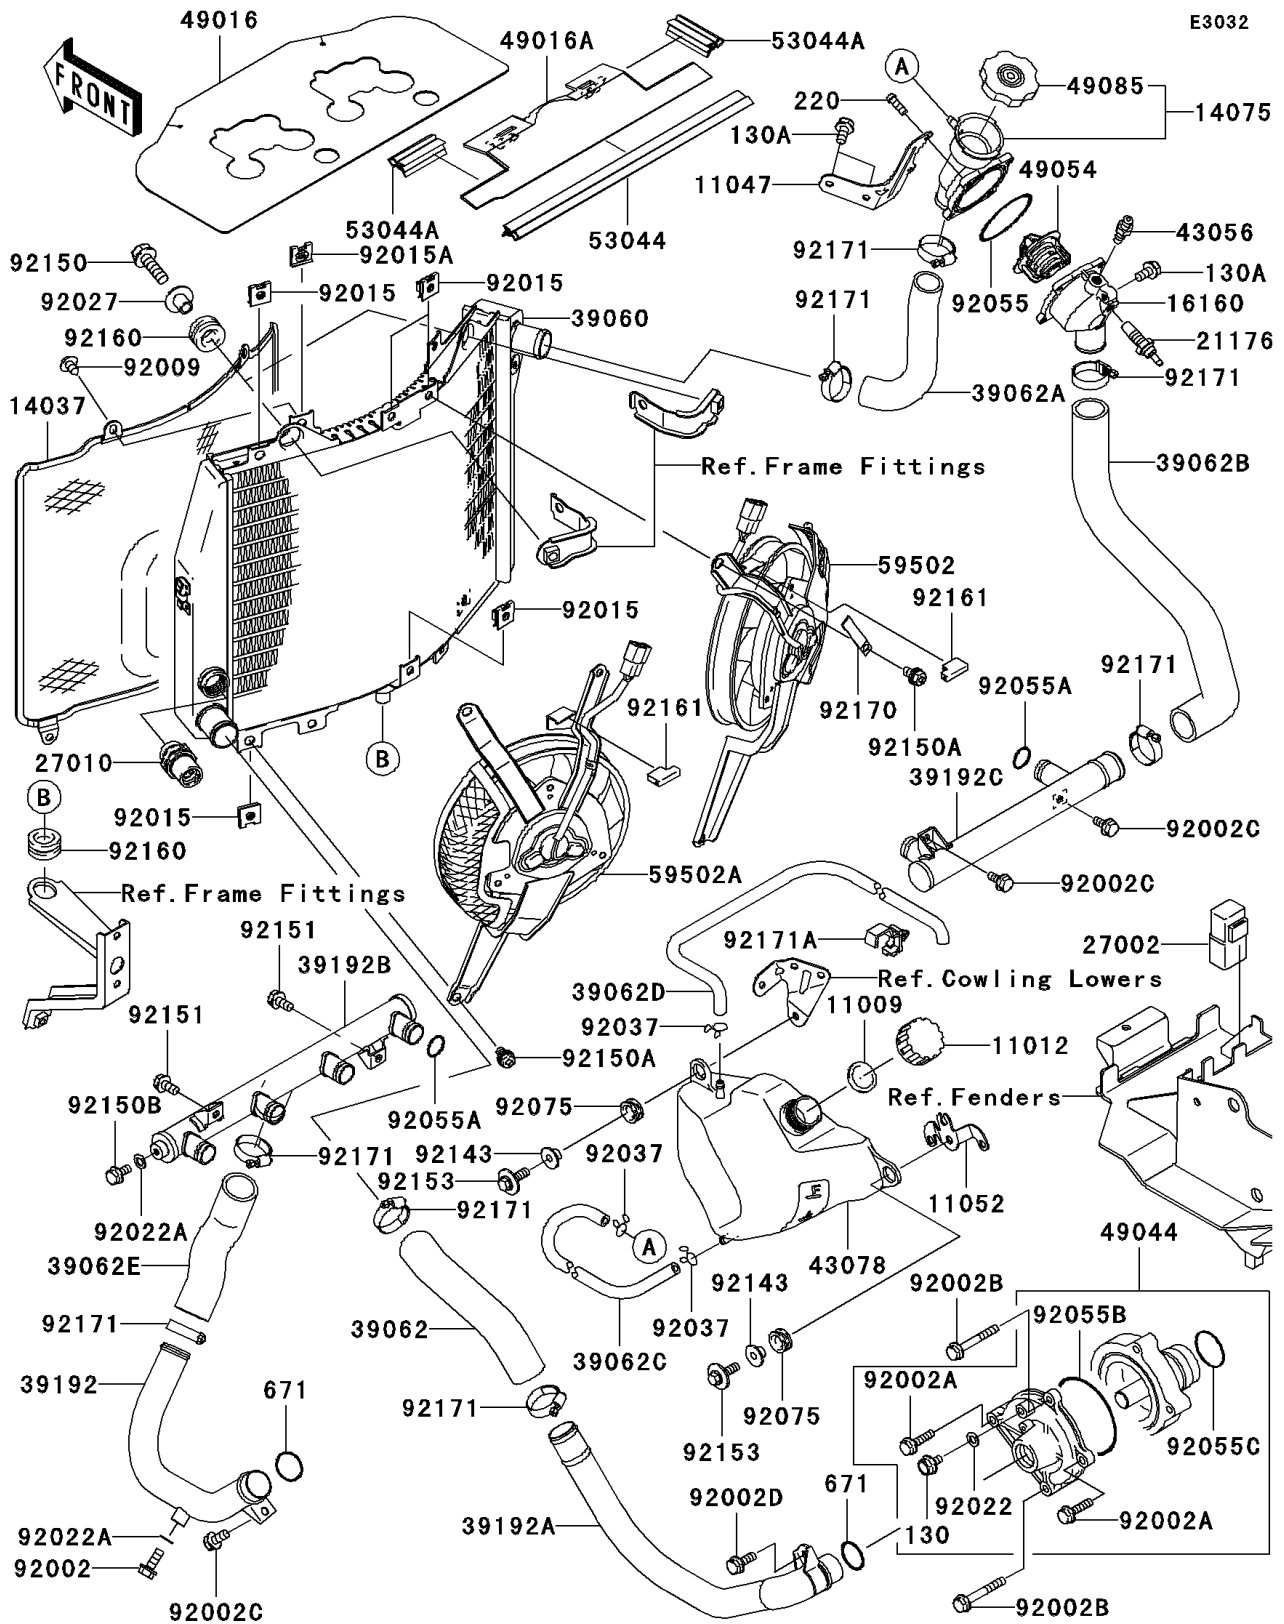

2002 ZZR1200 PARTS DIAGRAM

Radiator