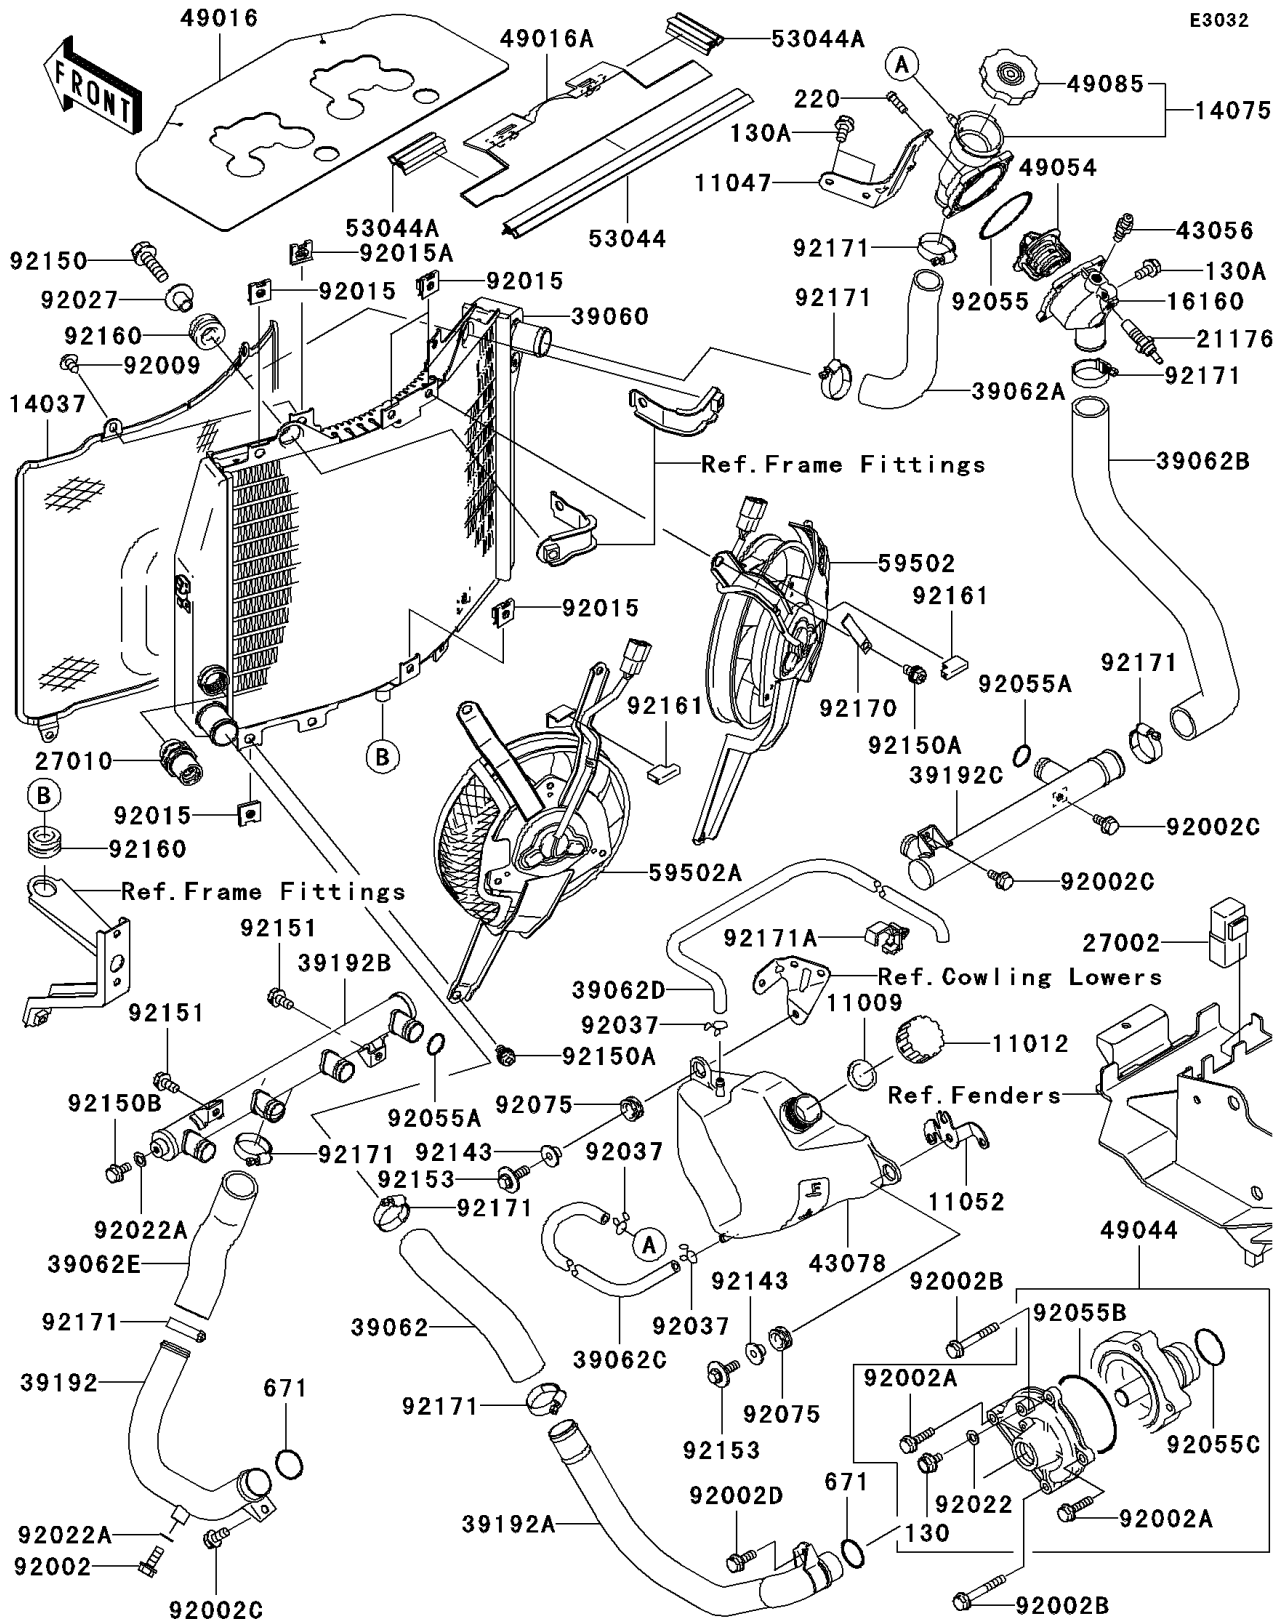

# 2004 ZZR1200 PARTS DIAGRAM

## 2004 ZZR1200 PARTS LIST

### Radiator

ITEM NAME	PART NUMBER	QUANTITY
TRIM,L=70 (Ref # 53044A)	53044-1332	4
FAN-ASSY,RH (Ref # 59502)	59502-1145	1
FAN-ASSY,LH (Ref # 59502A)	59502-1146	1
BOLT,6X16 (Ref # 92002)	92002-1099	1
BOLT,6X22 (Ref # 92002A)	92002-1392	2
BOLT,6X40 (Ref # 92002B)	92002-1566	2
BOLT,6X12 (Ref # 92002C)	92002-1569	3
BOLT,6X16 (Ref # 92002D)	92002-1571	1
SCREW,TAPPING,6MM (Ref # 92009)	92009-1261	4
NUT (Ref # 92015)	92015-1487	5
NUT,6MM (Ref # 92015A)	92015-1758	4
BOLT-FLANGED,6X10,BLACK (Ref # 130)	130C0610	1
BOLT-FLANGED,6X12 (Ref # 130A)	130H0612	3
SCREW-PAN-CROS,5X14 (Ref # 220)	220D0514	4
O RING,25MM (Ref # 671)	671B2525	2
WASHER,6MM (Ref # 92022)	92022-1976	1
WASHER,6.2X11X1 (Ref # 92022A)	92022-304	2
COLLAR,L=14 (Ref # 92027)	92027-1134	2
CLAMP,TUBE (Ref # 92037)	92037-147	3
RING-O,53.5X2.6 (Ref # 92055)	92055-112	1
RING-O (Ref # 92055A)	92055-1282	6
RING-O,WATER PUMP INSIDE (Ref # 92055B)	92055-1423	1
RING-O,33.2X2.4 (Ref # 92055C)	92055-1424	1
DAMPER (Ref # 92075)	92075-1634	2
COLLAR (Ref # 92143)	92143-1962	2
BOLT (Ref # 92150)	92150-1007	2
BOLT,6X12 (Ref # 92150A)	92150-1186	6
BOLT,6X12 (Ref # 92150B)	92150-1826	1
BOLT,6X12 (Ref # 92151)	92151-1997	2

### Radiator

ITEM NAME	PART NUMBER	QUANTITY
BOLT,M6 (Ref # 92153)	92153-1170	2
DAMPER (Ref # 92160)	92160-1007	3
DAMPER,HEAT GUARD (Ref # 92161)	92161-1277	2
CLAMP (Ref # 92170)	92170-1937	1
CLAMP (Ref # 92171)	92171-0179	8
CLAMP,TUBE (Ref # 92171A)	92171-1512	1