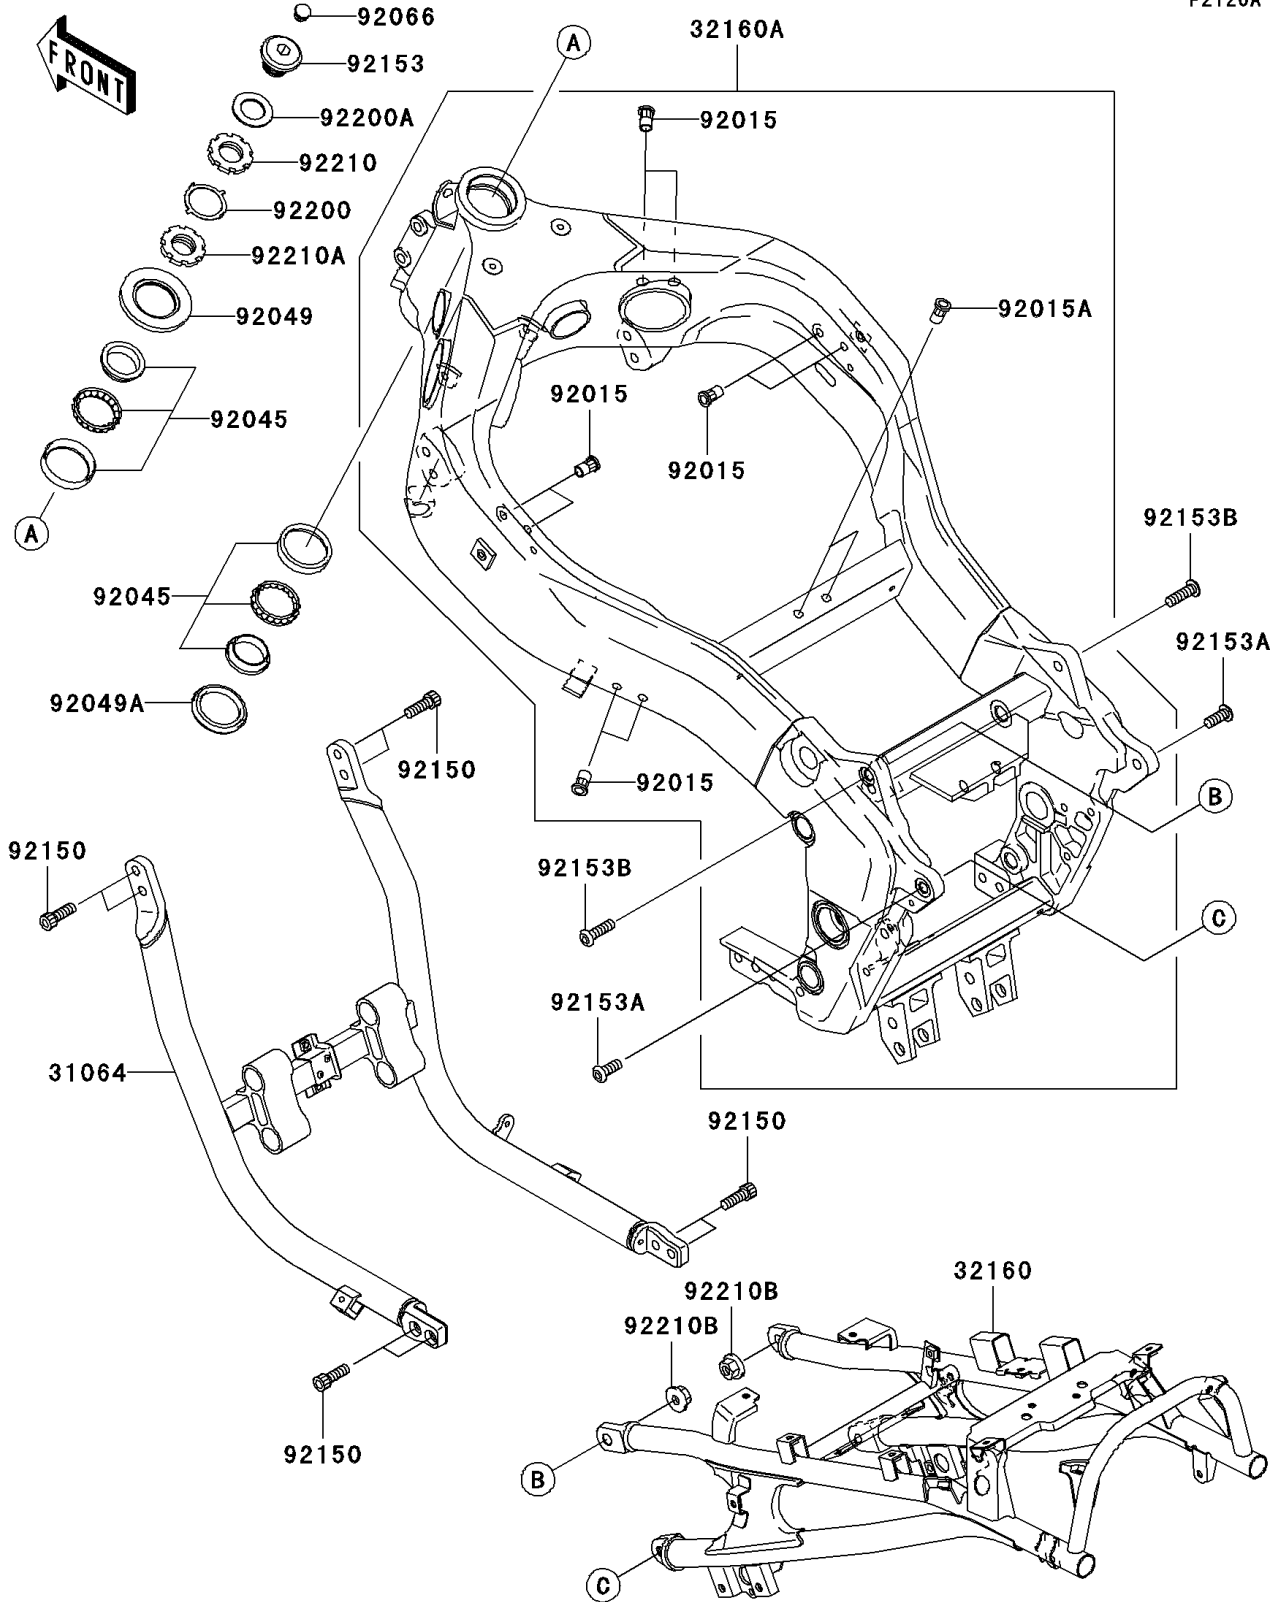

# 2004 ZZR1200 PARTS DIAGRAM

Frame(C3/C4)

F2120A

## 2004 ZZR1200 PARTS LIST

Frame(C3/C4)

ITEM NAME	PART NUMBER	QUANTITY
PIPE-COMP,SIDE FRAME (Ref # 31064)	31064-1246	1
FRAME-COMP,RR,BLACK (Ref # 32160)	32160-1776-10	1
FRAME-COMP,AL,FR,P.SILVER (Ref # 32160A)	32160-1780-458	1
NUT,POP,6MM,L=15 (Ref # 92015)	92015-1791	8
NUT,POP,6MM,L=16.5 (Ref # 92015A)	92015-1792	2
BEARING-BALL,SF07A17PX1V1 (Ref # 92045)	92045-1384	2
SEAL-OIL,XXMH 43 75 6.4J (Ref # 92049)	92049-1382	1
SEAL-OIL,XXMHE 43 55 4J (Ref # 92049A)	92049-1383	1
PLUG (Ref # 92066)	92066-1184	1
BOLT,SOCKET,10X30 (Ref # 92150)	92150-1690	8
BOLT,26MM (Ref # 92153)	92153-0474	1
BOLT,SOCKET,10X25 (Ref # 92153A)	92153-1136	2
BOLT,SOCKET,10X35 (Ref # 92153B)	92153-1164	2
WASHER (Ref # 92200)	92200-0036	1
WASHER,27X42X2.3 (Ref # 92200A)	92200-0081	1
NUT,STEERING STEM 35MM (Ref # 92210)	92210-0062	1
NUT,STEERING STEM,35MM (Ref # 92210A)	92210-0077	1
NUT,LOCK,FLANGED,10MM (Ref # 92210B)	92210-1080	2