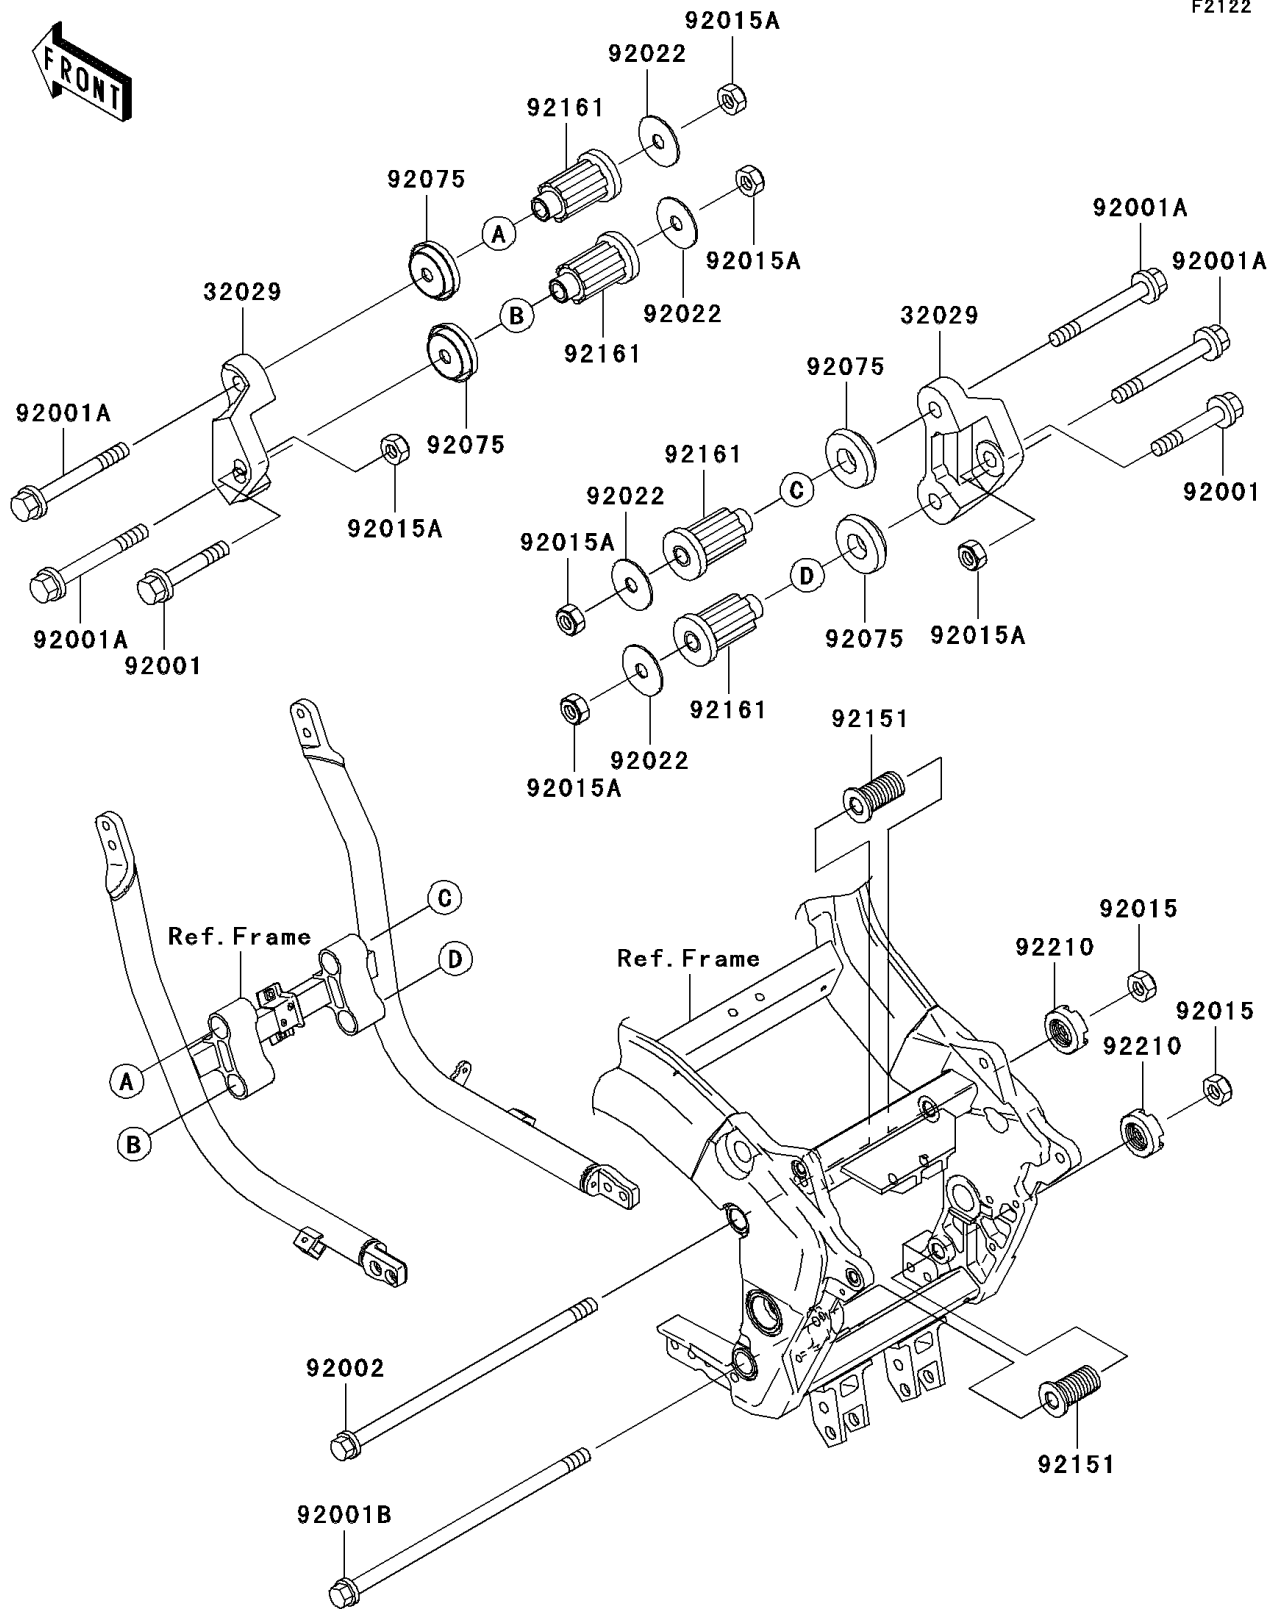

2002 ZZR1200 PARTS DIAGRAM

Engine Mount

2002 ZZR1200 PARTS LIST

Engine Mount

ITEM NAME	PART NUMBER	QUANTITY
BRACKET-ENGINE (Ref # 32029)	32029-1615	2
BOLT,FLANGED,10X60 (Ref # 92001)	92001-1617	2
BOLT,FLANGED,10X85 (Ref # 92001A)	92001-1619	4
BOLT,FLANGED,10X225,BLACK (Ref # 92001B)	92001-1622	1
BOLT,FLANGED,10X230 (Ref # 92002)	92002-1531	1
NUT,LOCK,10MM,BLACK (Ref # 92015)	92015-1189	2
NUT,LOCK,10MM (Ref # 92015A)	92015-1429	6
WASHER,10.5X37X1.6 (Ref # 92022)	92022-1246	4
DAMPER,ENGINE MOUNT,SIDE (Ref # 92075)	92075-1274	4
BOLT,ENGINE MOUNT,18MM (Ref # 92151)	92151-1609	2
DAMPER,ENGINE MOUNT,MAIN (Ref # 92161)	92161-1276	4
NUT,18MM (Ref # 92210)	92210-1203	2