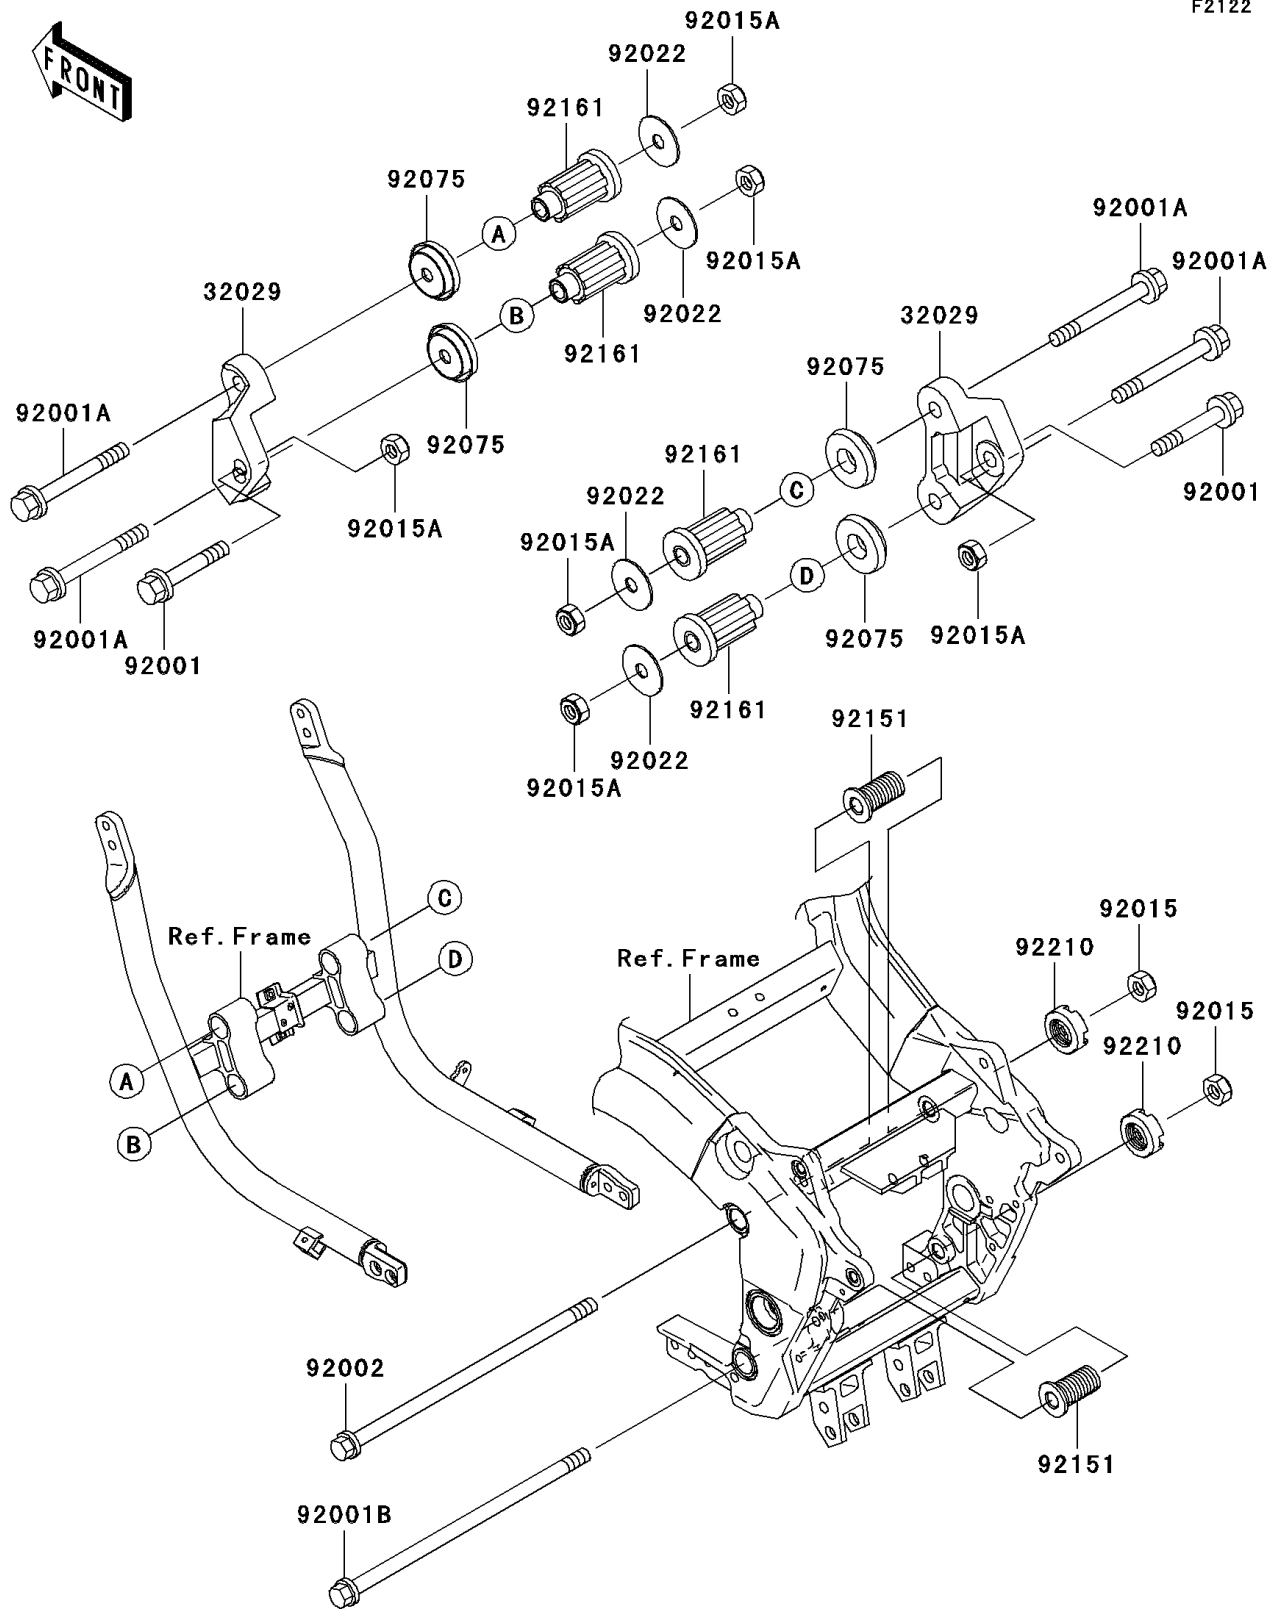

2004 ZZR1200 PARTS DIAGRAM

Engine Mount

2004 ZZR1200 PARTS LIST

Engine Mount

ITEM NAME	PART NUMBER	QUANTITY
BRACKET-ENGINE (Ref # 32029)	32029-1615	2
BOLT,FLANGED,10X60 (Ref # 92001)	92001-1617	2
BOLT,FLANGED,10X85 (Ref # 92001A)	92001-1619	4
BOLT,FLANGED,10X225,BLACK (Ref # 92001B)	92001-1622	1
BOLT,FLANGED,10X230 (Ref # 92002)	92002-1531	1
NUT,LOCK,10MM,BLACK (Ref # 92015)	92015-1189	2
NUT,LOCK,10MM (Ref # 92015A)	92015-1429	6
WASHER,10.5X37X1.6 (Ref # 92022)	92022-1246	4
DAMPER,ENGINE MOUNT,SIDE (Ref # 92075)	92075-1274	4
BOLT,ENGINE MOUNT,18MM (Ref # 92151)	92151-1609	2
DAMPER,ENGINE MOUNT,MAIN (Ref # 92161)	92161-1276	4
NUT,18MM (Ref # 92210)	92210-1203	2