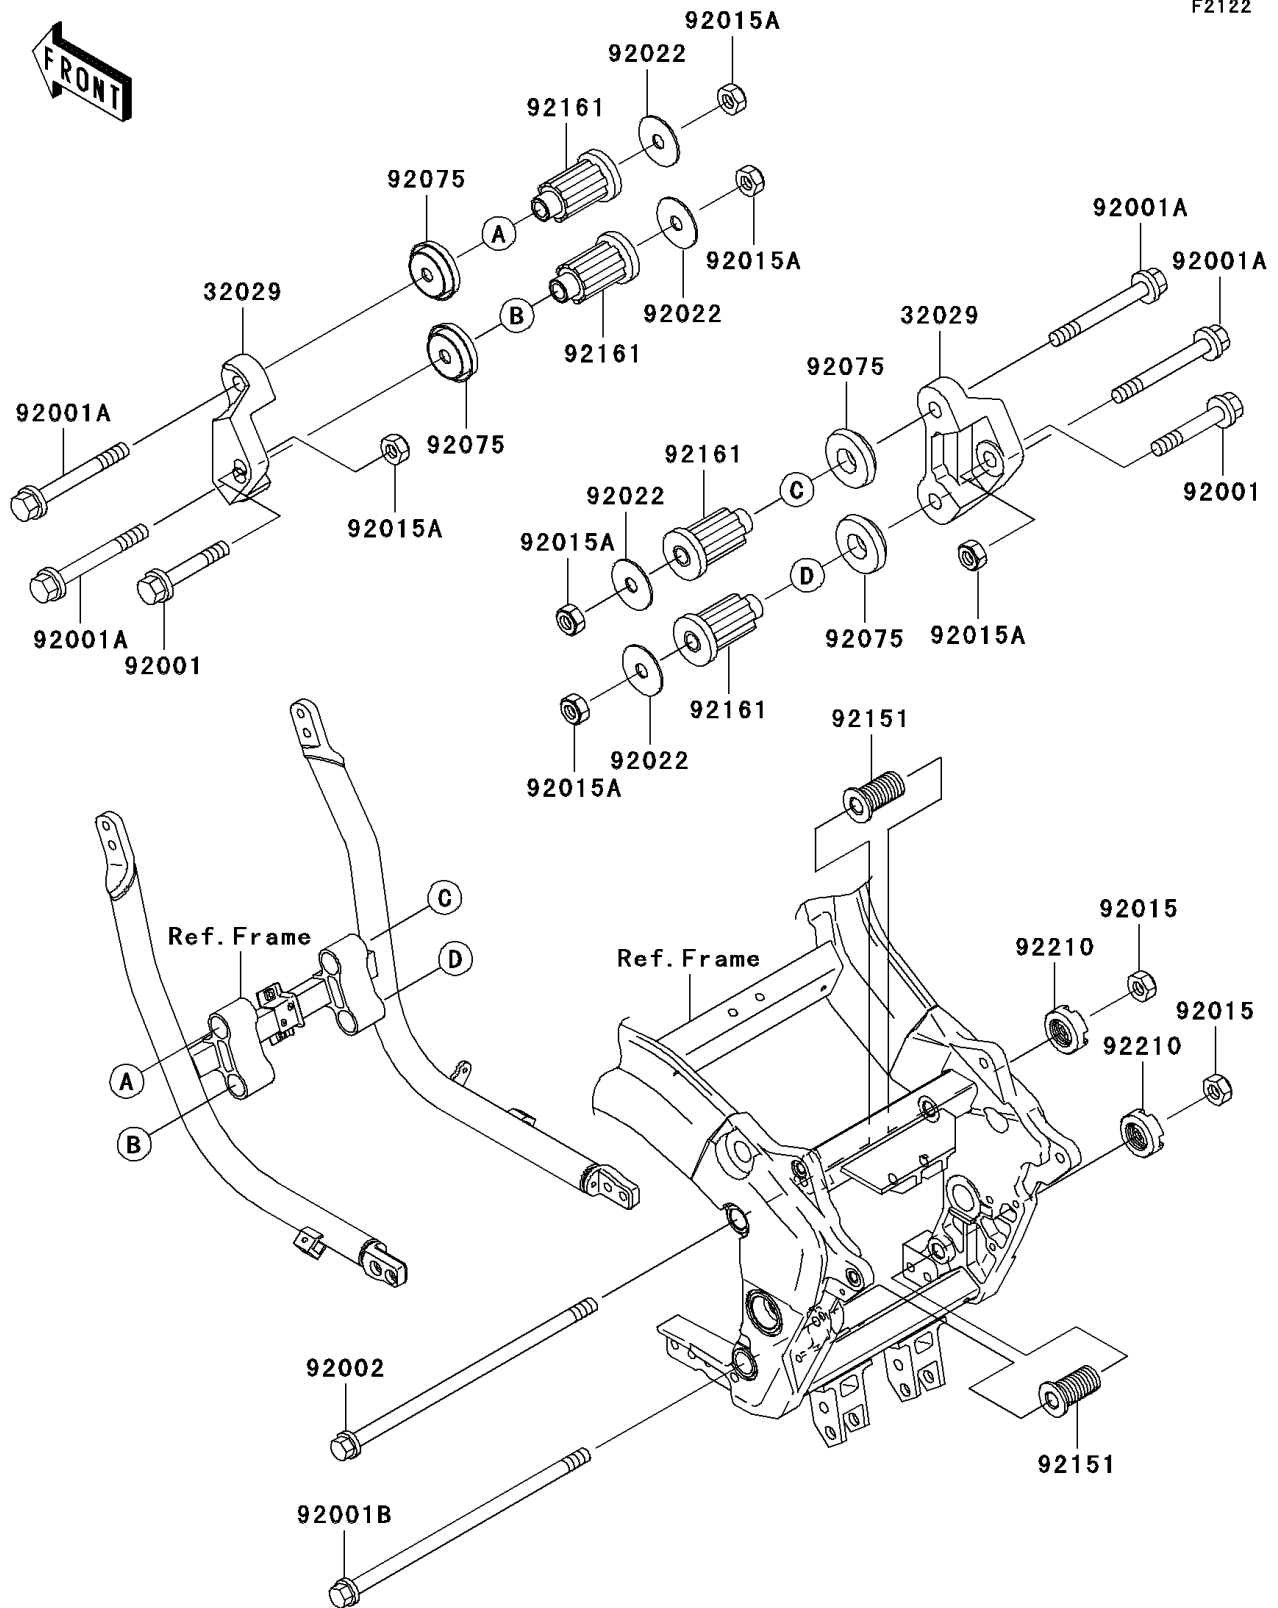

2005 ZZR1200 PARTS DIAGRAM

Engine Mount

2005 ZZR1200 PARTS LIST

Engine Mount

ITEM NAME	PART NUMBER	QUANTITY
BRACKET-ENGINE (Ref # 32029)	32029-1615	2
BOLT,FLANGED,10X60 (Ref # 92001)	92001-1617	2
BOLT,FLANGED,10X85 (Ref # 92001A)	92001-1619	4
BOLT,FLANGED,10X225,BLACK (Ref # 92001B)	92001-1622	1
BOLT,FLANGED,10X230 (Ref # 92002)	92002-1531	1
NUT,LOCK,10MM,BLACK (Ref # 92015)	92015-1189	2
NUT,LOCK,10MM (Ref # 92015A)	92015-1429	6
WASHER,10.5X37X1.6 (Ref # 92022)	92022-1246	4
DAMPER,ENGINE MOUNT,SIDE (Ref # 92075)	92075-1274	4
BOLT,ENGINE MOUNT,18MM (Ref # 92151)	92151-1609	2
DAMPER,ENGINE MOUNT,MAIN (Ref # 92161)	92161-1276	4
NUT,18MM (Ref # 92210)	92210-1203	2