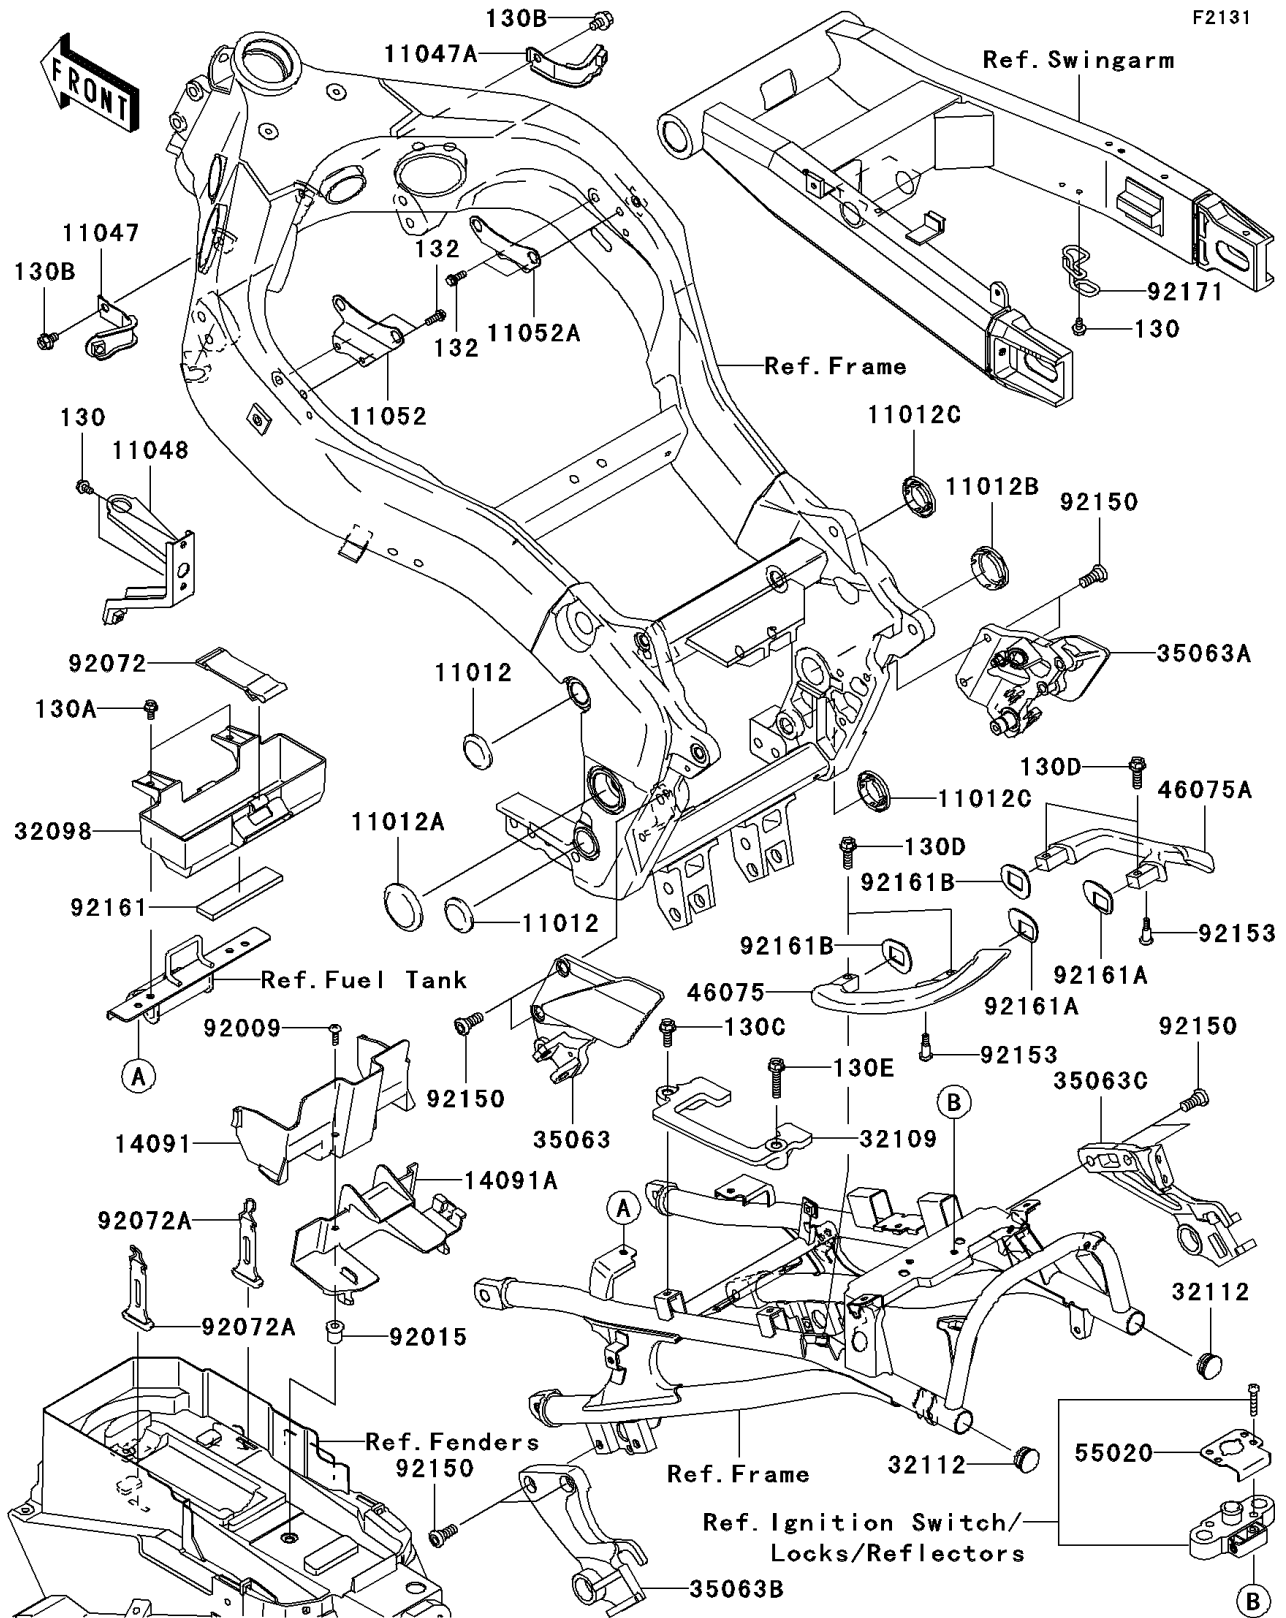

2005 ZZR1200 PARTS DIAGRAM

Frame Fittings

2005 ZZR1200 PARTS LIST

Frame Fittings

ITEM NAME	PART NUMBER	QUANTITY
BOLT-FLANGED (Ref # 130)	130J0610	3
BOLT-FLANGED (Ref # 130A)	130J0612	2
BOLT-FLANGED (Ref # 130B)	130J0812	2
BOLT-FLANGED,8X20 (Ref # 130C)	130J0820	1
BOLT-FLANGED,8X25,BLACK (Ref # 130D)	130J0825	4
BOLT-FLANGED,8X35,BLACK (Ref # 130E)	130J0835	1
BOLT-FLANGED-SMALL (Ref # 132)	132J0616	4
CAP (Ref # 11012)	11012-1460	2
CAP (Ref # 11012A)	11012-1657	1
CAP (Ref # 11012B)	11012-1688	1
CAP,PIVOT (Ref # 11012C)	11012-1821	2
BRACKET,RADIATOR,UPP,LH (Ref # 11047)	11047-1931	1
BRACKET,RADIATOR,UPP,RH (Ref # 11047A)	11047-1932	1
BRACKET,OIL COOLER&RADIATOR (Ref # 11048)	11048-1169	1
BRACKET,IGNITION COIL,LH (Ref # 11052)	11052-1695	1
BRACKET,IGNITION COIL,RH (Ref # 11052A)	11052-1696	1
COVER,STORAGE,FR (Ref # 14091)	14091-1459	1
COVER,STORAGE,RR (Ref # 14091A)	14091-1460	1
CASE-TOOL (Ref # 32098)	32098-1141	1
GRIP-FRAME (Ref # 32109)	32109-1306	1
PLUG,22X3 (Ref # 32112)	32112-008	2
STAY,FR,LH,P.SILVER (Ref # 35063)	35063-1216-458	1
STAY,FR,RH,P.SILVER (Ref # 35063A)	35063-1217-458	1
STAY,RR,LH,P.SILVER (Ref # 35063B)	35063-1218-458	1
STAY,RR,RH,P.SILVER (Ref # 35063C)	35063-1219-458	1
GRIP,GRAB RAIL,LH,F.BLACK (Ref # 46075)	46075-1206-21	1
GRIP,GRAB RAIL,RH,F.BLACK (Ref # 46075A)	46075-1207-21	1
GUARD,SEAT STRIKER (Ref # 55020)	55020-1498	1
SCREW,5X18 (Ref # 92009)	92009-1655	1

2005 ZZR1200 PARTS LIST

Frame Fittings

ITEM NAME	PART NUMBER	QUANTITY
NUT,WELL,5MM (Ref # 92015)	92015-1757	1
BAND,TOOL (Ref # 92072)	92072-1176	1
BAND,U LOCK (Ref # 92072A)	92072-1428	2
BOLT,SOCKET,8X20 (Ref # 92150)	92150-1839	8
BOLT,SOCKET,6MM (Ref # 92153)	92153-1180	2
DAMPER (Ref # 92161)	92161-1274	1
DAMPER,GRAB RAIL,RR (Ref # 92161A)	92161-1316	2
DAMPER,GRAB RAIL,FR (Ref # 92161B)	92161-1317	2
CLAMP,HOSE (Ref # 92171)	92171-1532	1